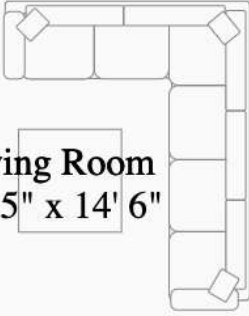

**Covered Patio**

**Dining Room**  
15' 3" x 9' 11"

**Living Room**  
12' 5" x 14' 6"

**Kitchen**

**Entry**

**Powder**

**Porch**

**2-Bay Garage**  
23' 4" x 22' 6"