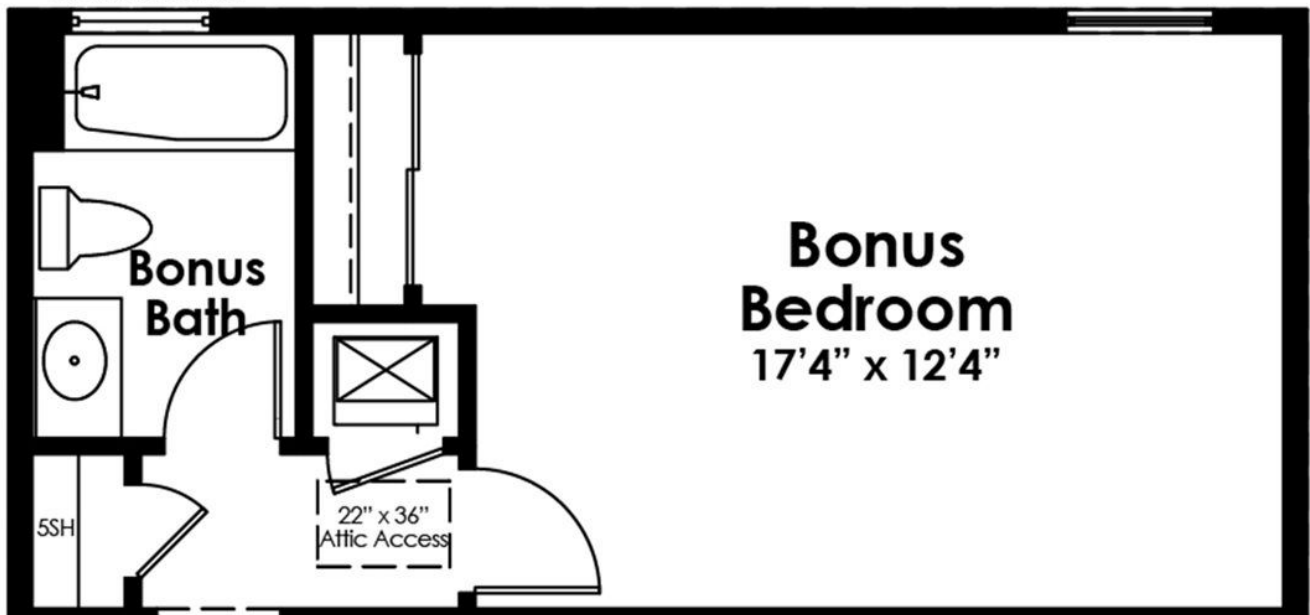

22" x 36"
Attic Access

5'-0" HIGH PRIVACY WALL
W/OPT. SUMMER KITCHEN

Transom

HB

HB

Transom

**Bonus
Bedroom**
17'4" x 12'4"

**Bonus
Bath**

5SH

22" x 36"
Attic Access

42"H Kneewall

Bonus Room
18'10" x 17'10"