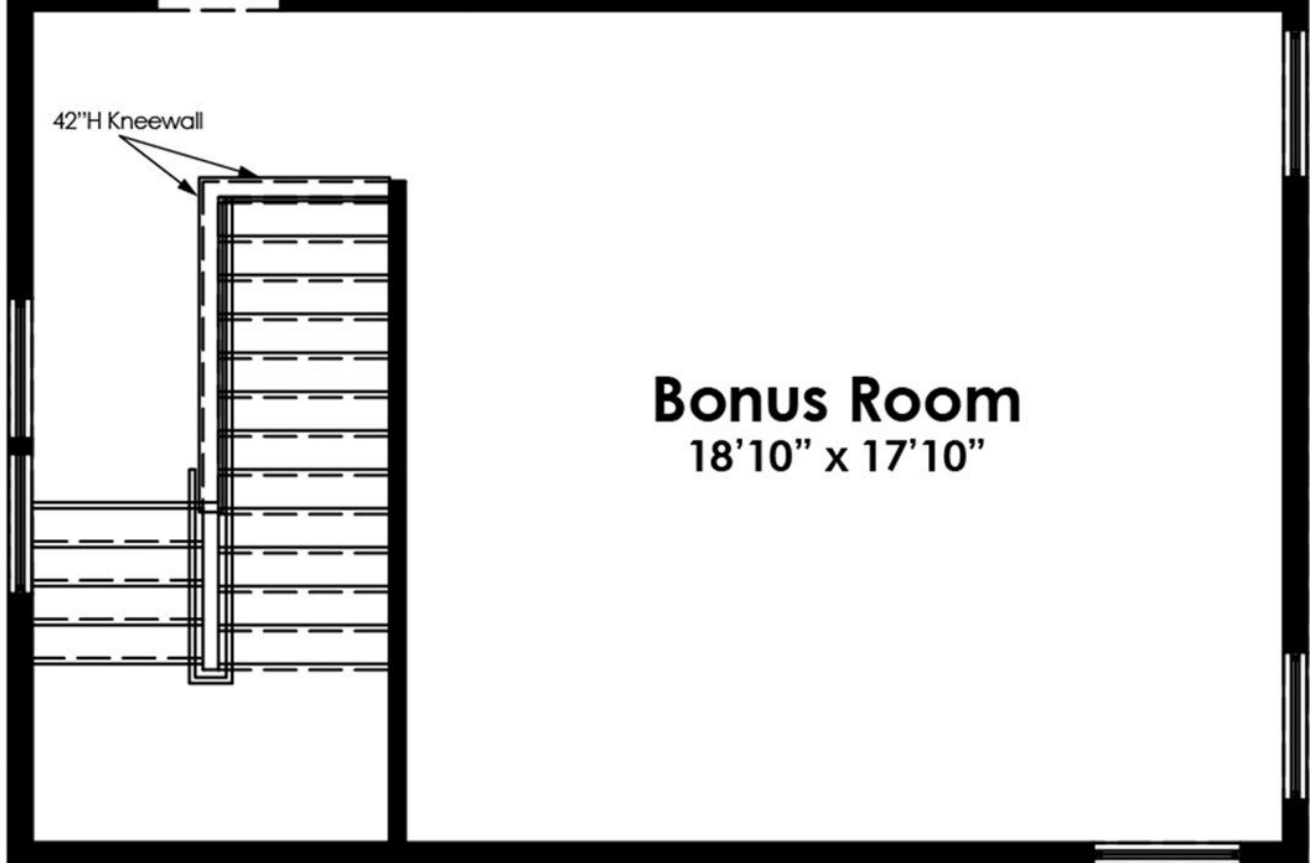

22" x 36"
Attic Access

5'-0" HIGH PRIVACY WALL
W/OPT. SUMMER KITCHEN

Transom

HB

HB

Transom

**Bonus
Bedroom**
17'4" x 12'4"

**Bonus
Bath**

5SH

22" x 36"
Attic Access

42"H Kneewall

Bonus Room
18'10" x 17'10"