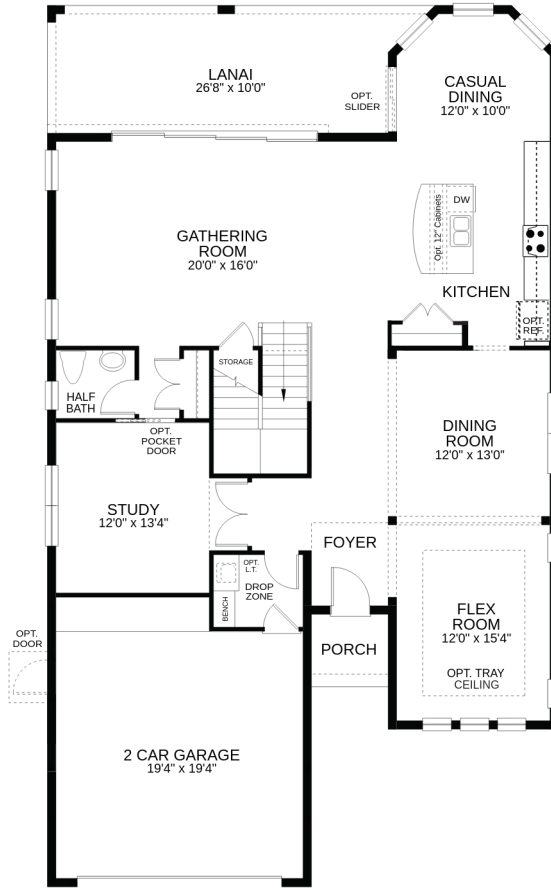

PLAN BARBADOS (3,422 SQ. FT. | 2 FLOORS | 4 BEDS | 3.5 BATH | 2-CAR GARAGE )

## Included Elevation

**PLAN BARBADOS** (3,422 SQ. FT. | 2 FLOORS | 4 BEDS | 3.5 BATH | 2-CAR GARAGE)

**PLAN BARBADOS** (3,422 SQ. FT. | 2 FLOORS | 4 BEDS | 3.5 BATH | 2-CAR GARAGE)