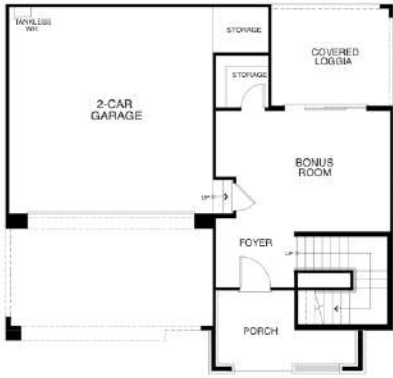

### Amber Plan 3

2 to 3 Bedrooms | 2.5 to 3.5 Baths | 1,899 Sq. Ft.

FIRST FLOOR ELEVATION A

ELEVATION A

SECOND FLOOR

ELEVATION A

THIRD FLOOR