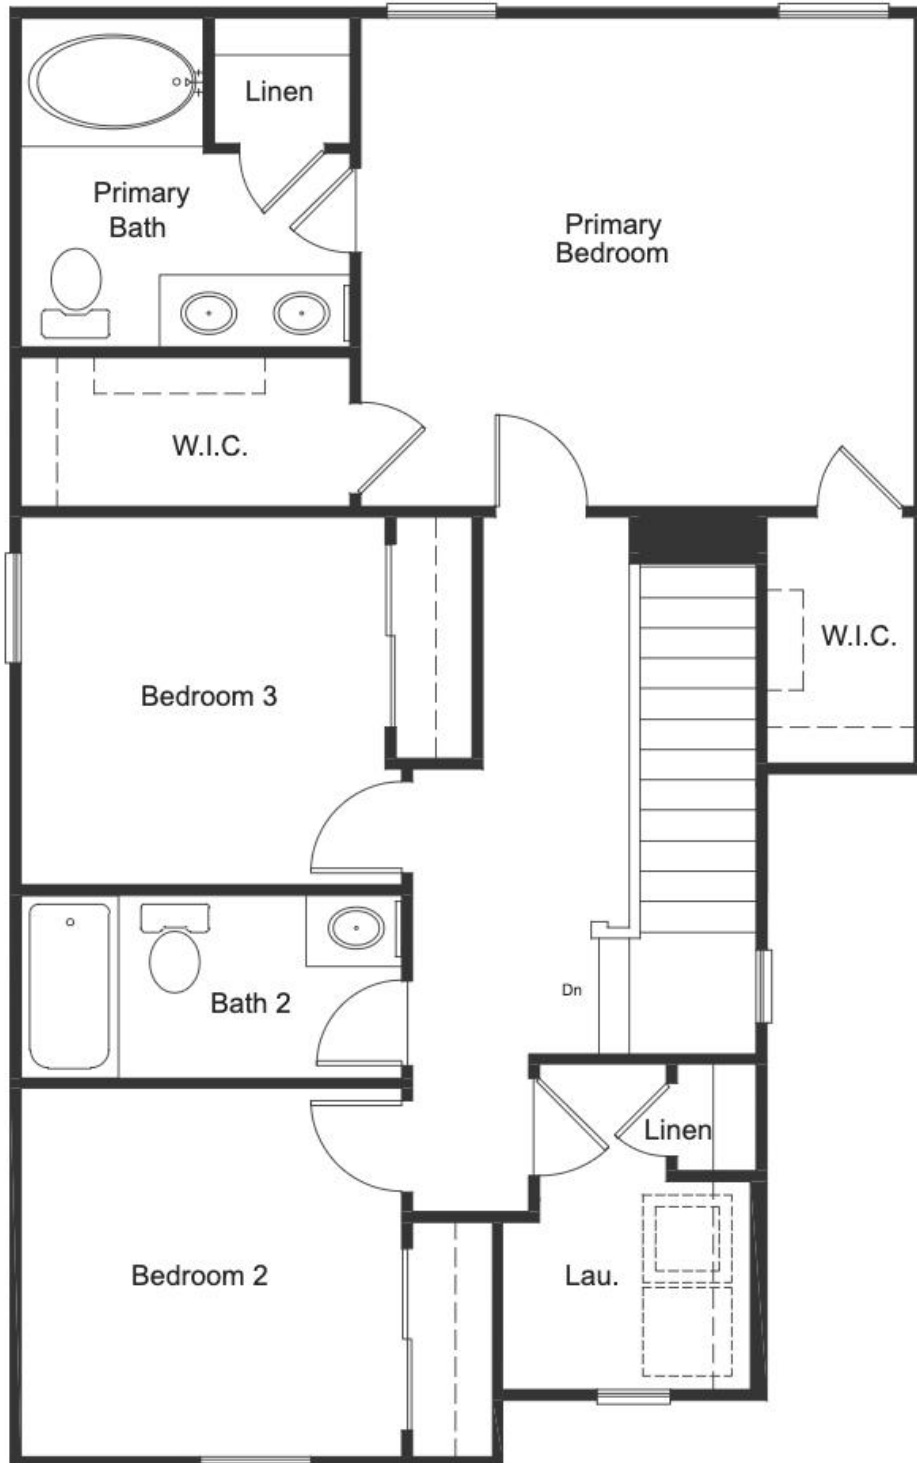

Great Room

breakfast bar

d/w

range/oven

Kitchen

Pantry

Coats

Pwdr.

ref. space

low wall

Up

low wall

Entry

Porch*

Storage

tankless water heater

Garage

* Porches vary in shape & size by elevation

** Windows, window shelves and/or niches can vary by exterior elevations in size, location and configuration.