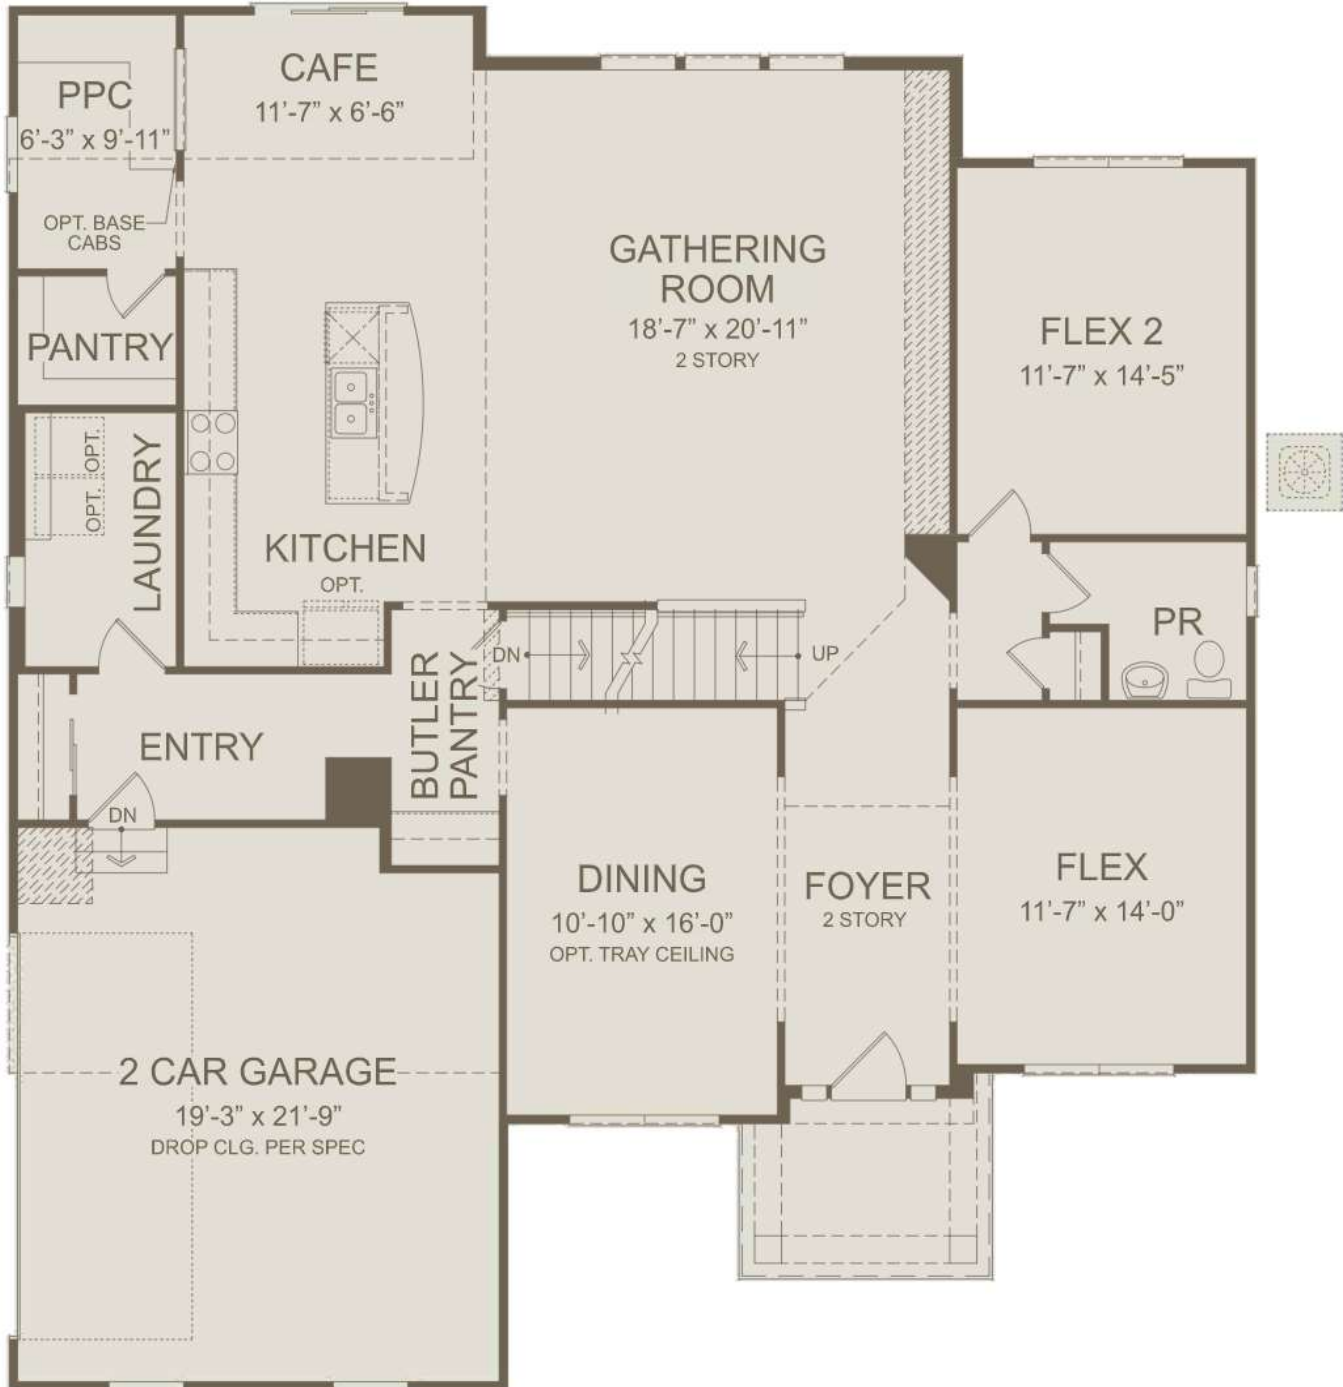

Floor 1

Options not selected include : 3 Car Garage Side Entry, 3 Car Split Garage Side Entry, Boot Bench/ Lockers at Entry, Drop Zone at Entry, Doors at Flex, Bedroom 6 w/ Bath 6, Traditional Fireplace at Gathering Room, Built-In Kitchen, Built-In Kitchen 2, Cabinet Island Designer Style at Kitchen, Bath 2 Option, Shower at Bath 2, Bath 3, Shower at Bath 3, Owner's Bath 3, Owner's Bath 5

For this application, the company does not warrant or assume any legal liability or responsibility for the accuracy, completeness, or usefulness of any information, apparatus, product, or process disclosed. Base floor plan subject to change based on elevation selected.

Floor 2

Options not selected include : 3 Car Garage Side Entry, 3 Car Split Garage Side Entry, Boot Bench/ Lockers at Entry, Drop Zone at Entry, Doors at Flex, Bedroom 6 w/ Bath 6, Traditional Fireplace at Gathering Room, Built-In Kitchen, Built-In Kitchen 2, Cabinet Island Designer Style at Kitchen, Bath 2 Option, Shower at Bath 2, Bath 3, Shower at Bath 3, Owner's Bath 3, Owner's Bath 5