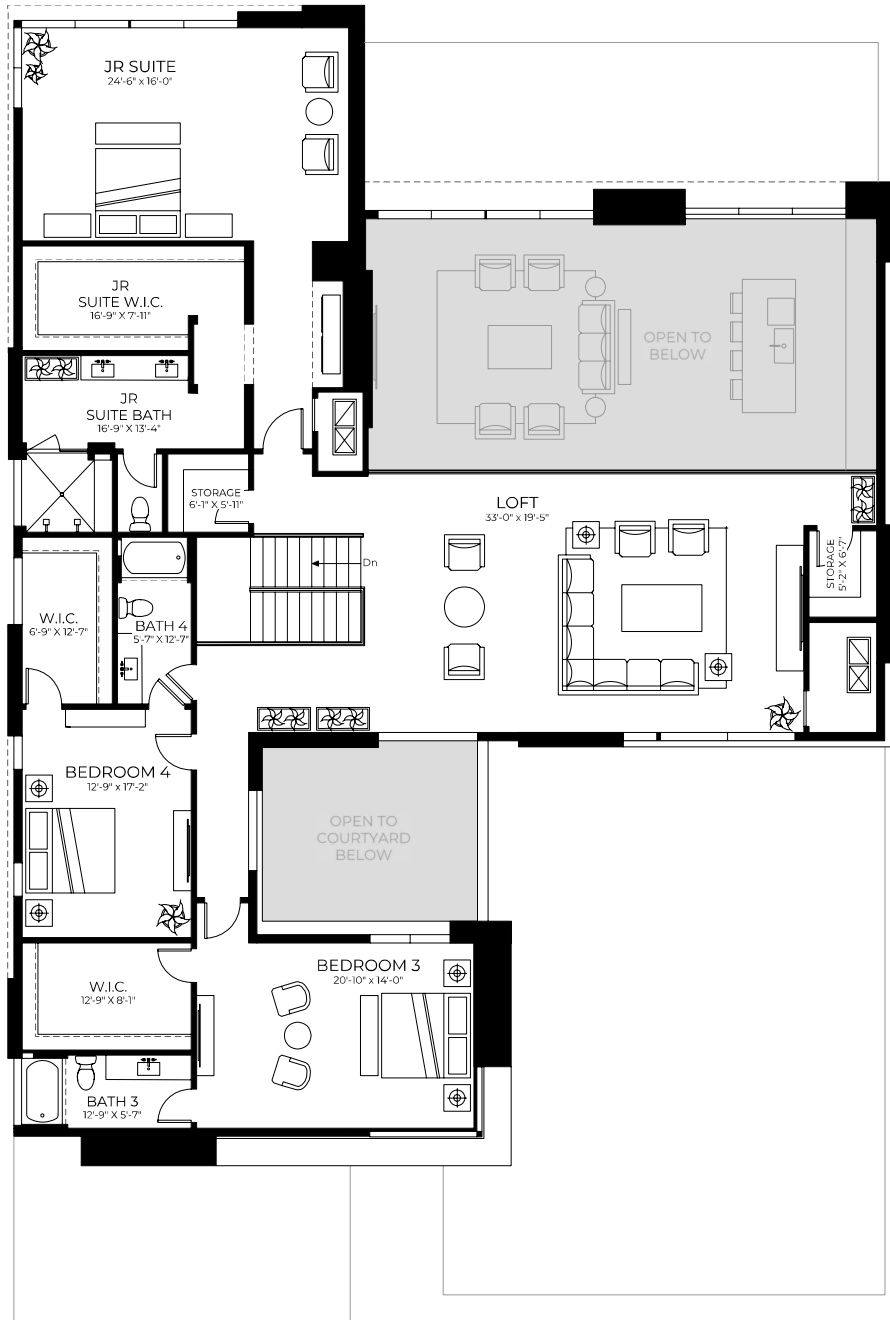

Vision at Dragon Rock

First Floor

5 Bedrooms

5 Full Bathrooms | 1 Half Bathroom

6,414 Square Feet

No Options Selected

Vision at Dragon Rock

Second Floor

5 Bedrooms

5 Full Bathrooms | 1 Half Bathroom

6,414 Square Feet

No Options Selected