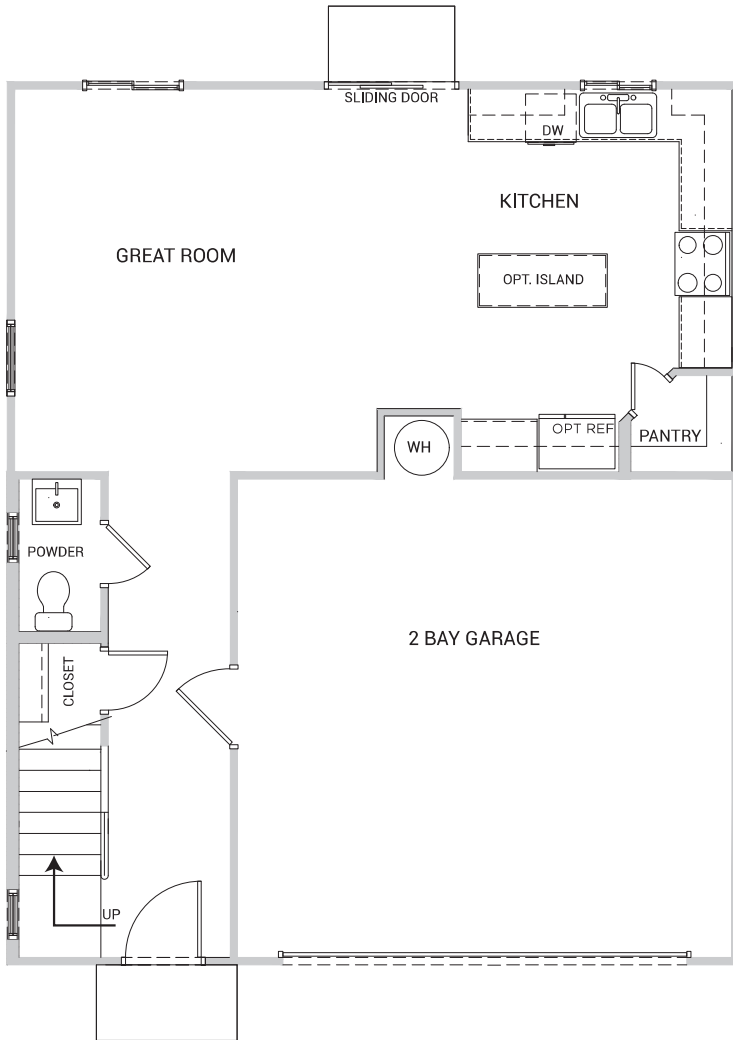

Sherwood Crossing

PRELIMINARY

The Nottingham

4 BEDS | 2.5 BATHS | 1,599 SQ FT

SBHLV.COM | SALES@SBHLV.COM | 702-216-0007

StoryBook
HOMES

As of 1.4.21

Plans, products, prices, maps and designs may change without notice. Floor Plans and Elevations may vary substantially from those shown. Lic # B.0019440.LLC

The Nottingham

4 BEDS | 2.5 BATHS | 1,599 SQ FT

FIRST FLOOR

SECOND FLOOR

YOUR STORY STARTS HERE