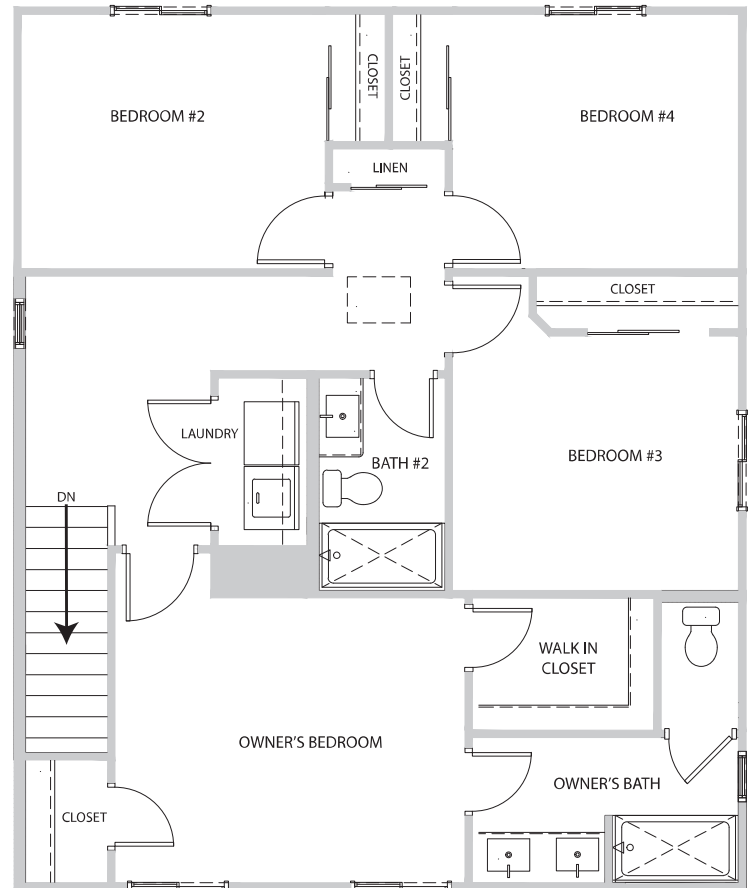

Sherwood Crossing

PRELIMINARY

The Nottingham

4 BEDS | 2.5 BATHS | 1,599 SQ FT

SBHLV.COM | SALES@SBHLV.COM | 702-216-0007

StoryBook
HOMES

As of 1.4.21

Plans, products, prices, maps and designs may change without notice. Floor Plans and Elevations may vary substantially from those shown. Lic # B.0019440.LLC

The Nottingham

4 BEDS | 2.5 BATHS | 1,599 SQ FT

FIRST FLOOR

SECOND FLOOR

YOUR STORY STARTS HERE