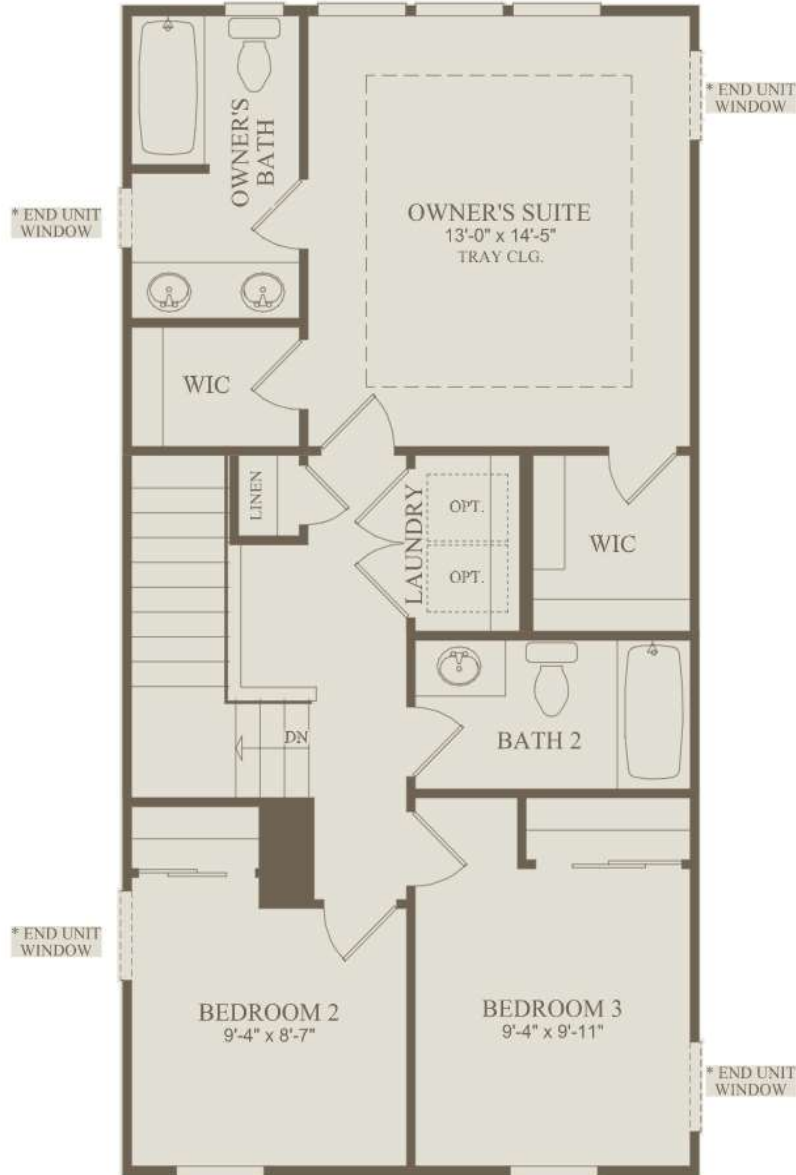

Floor 3

Options not selected include : Bedroom 4, Butler Pantry at Cafe, Cabinet at Cafe, Built-In Kitchen, Shower at Bath 2, Owner's Suite 2, Stacked Laundry Center, Owner's Bath 1, Shower at Owner's Bath, Shower at Owner's Bath 2, Habitable Attic, Powder Room 2

For this application, the company does not warrant or assume any legal liability or responsibility for the accuracy, completeness, or usefulness of any information, apparatus, product, or process disclosed. Base floor plan subject to change based on elevation selected.