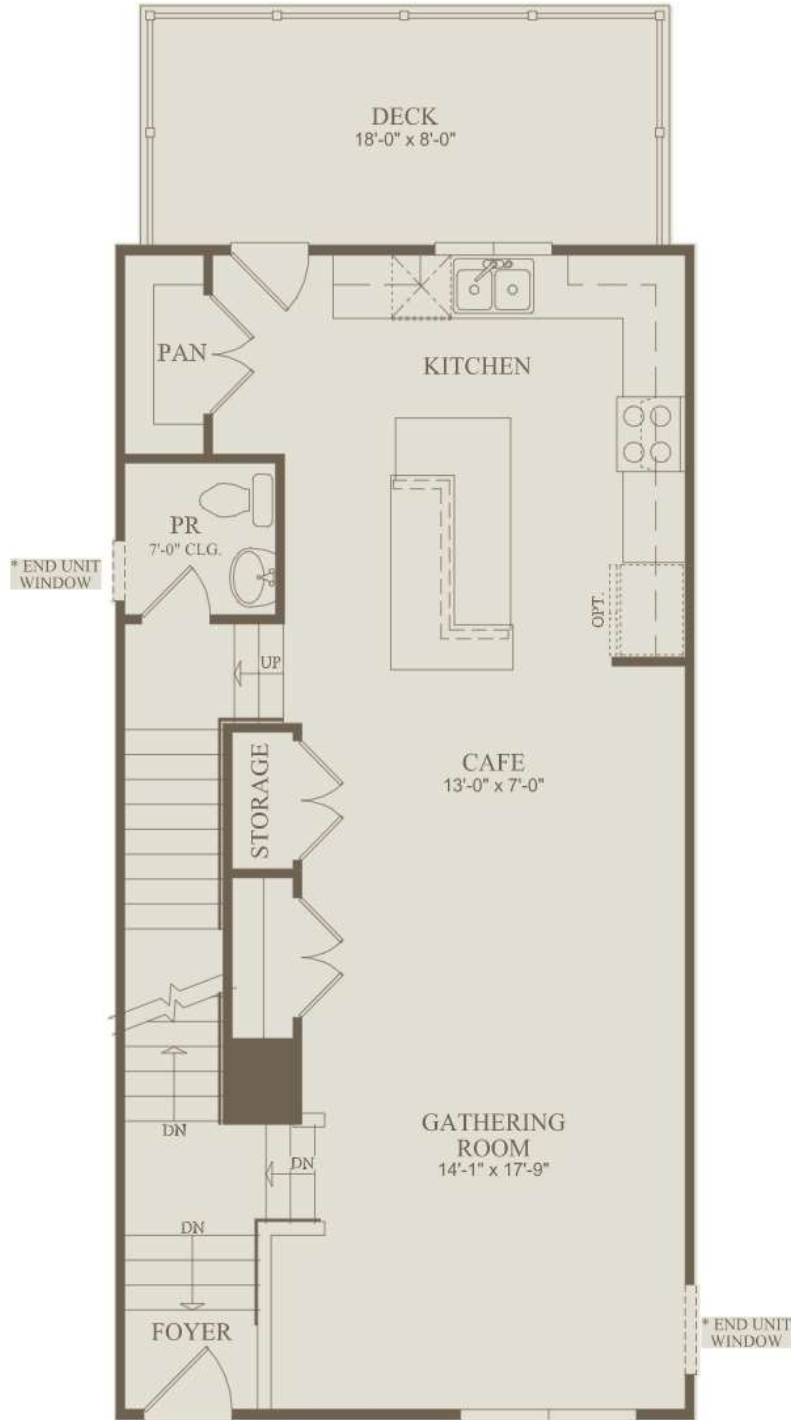

Floor 1

Options not selected include : Bedroom 4, Butler Pantry at Cafe, Cabinet at Cafe, Built-In Kitchen, Shower at Bath 2, Owner's Suite 2, Stacked Laundry Center, Owner's Bath 1, Shower at Owner's Bath, Shower at Owner's Bath 2, Habitable Attic, Powder Room 2

For this application, the company does not warrant or assume any legal liability or responsibility for the accuracy, completeness, or usefulness of any information, apparatus, product, or process disclosed. Base floor plan subject to change based on elevation selected.

Floor 2

Options not selected include : Bedroom 4, Butler Pantry at Cafe, Cabinet at Cafe, Built-In Kitchen, Shower at Bath 2, Owner's Suite 2, Stacked Laundry Center, Owner's Bath 1, Shower at Owner's Bath, Shower at Owner's Bath 2, Habitable Attic, Powder Room 2