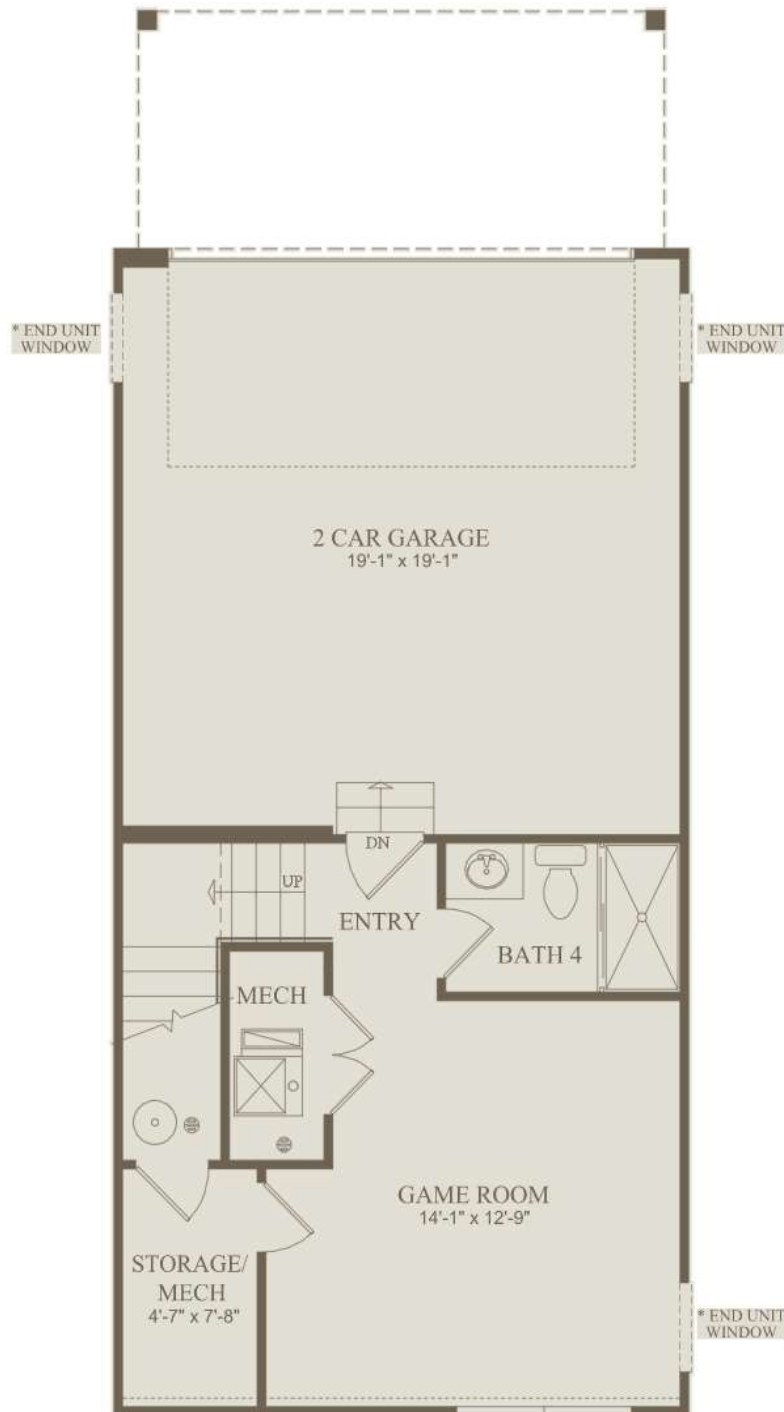

Floor 1

Options not selected include : Bedroom 4, Butler Pantry at Cafe, Cabinet at Cafe, Built-In Kitchen, Shower at Bath 2, Owner's Suite 2, Stacked Laundry Center, Owner's Bath 1, Shower at Owner's Bath, Shower at Owner's Bath 2, Habitable Attic, Powder Room 2

For this application, the company does not warrant or assume any legal liability or responsibility for the accuracy, completeness, or usefulness of any information, apparatus, product, or process disclosed. Base floor plan subject to change based on elevation selected.

Floor 2

Options not selected include : Bedroom 4, Butler Pantry at Cafe, Cabinet at Cafe, Built-In Kitchen, Shower at Bath 2, Owner's Suite 2, Stacked Laundry Center, Owner's Bath 1, Shower at Owner's Bath, Shower at Owner's Bath 2, Habitable Attic, Powder Room 2