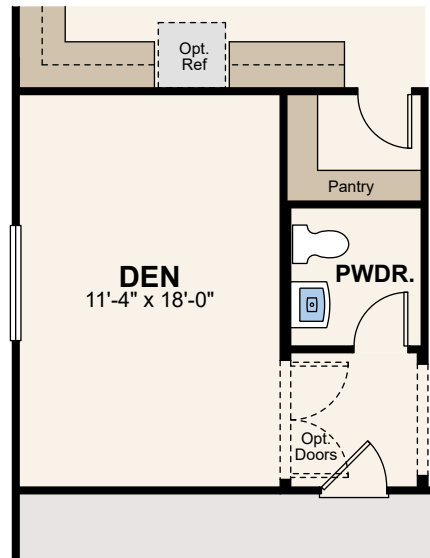

FIRST FLOOR

SECOND FLOOR

OPT. GOURMET KITCHEN

OPT. DEN ILO STORAGE

**OPT. BEDROOM 4 SUITE
ILO SUPER LOFT**

OPT. BEDROOM 5 SUITE ILO STORAGE

**OPT. TUB/ SHOWER
AT OWNER'S BATH**

**OPT. LUXURY SHOWER
AT OWNER'S BATH**

OPT. DEN ILO SUPER LOFT