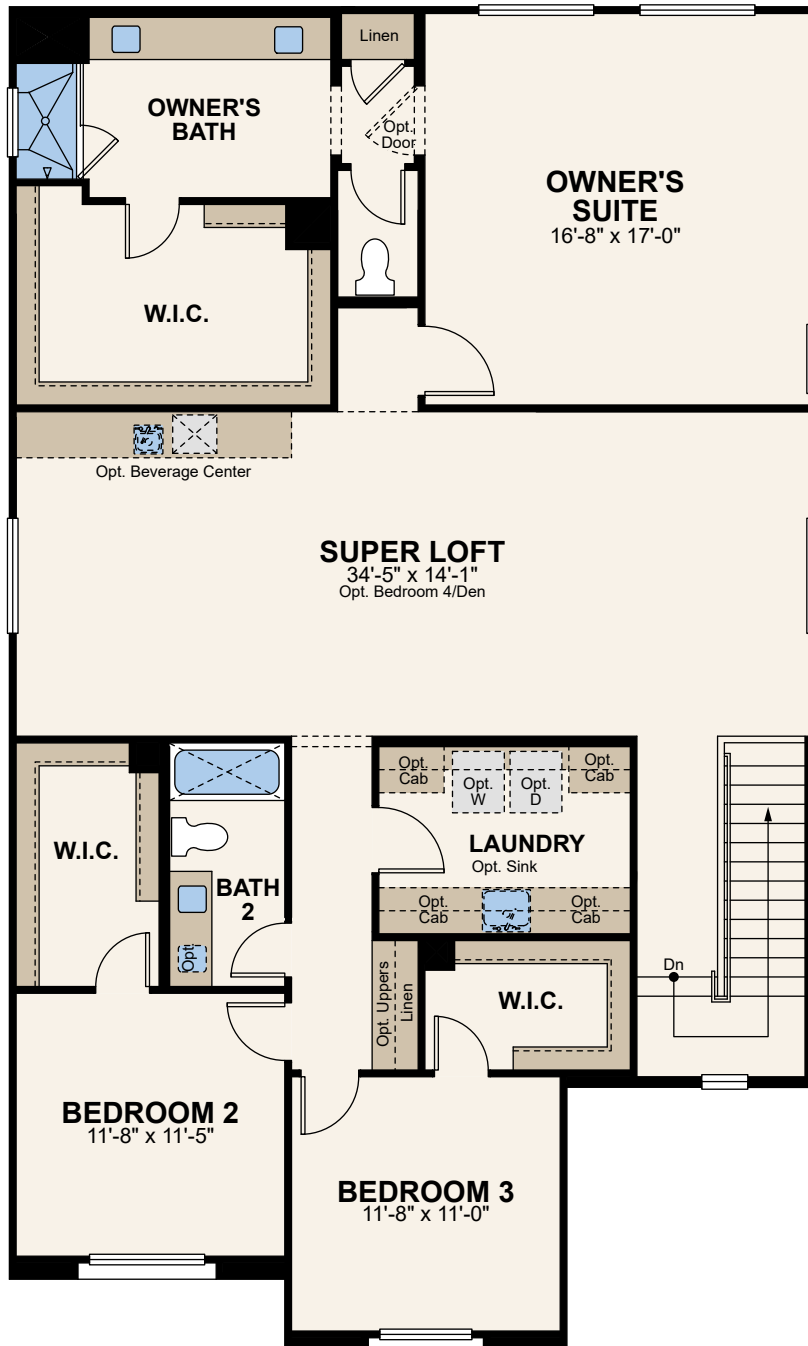

FIRST FLOOR

SECOND FLOOR

OPT. GOURMET KITCHEN

OPT. DEN ILO STORAGE

**OPT. BEDROOM 4 SUITE
ILO SUPER LOFT**

OPT. BEDROOM 5 SUITE ILO STORAGE

**OPT. TUB/ SHOWER
AT OWNER'S BATH**

**OPT. LUXURY SHOWER
AT OWNER'S BATH**

OPT. DEN ILO SUPER LOFT