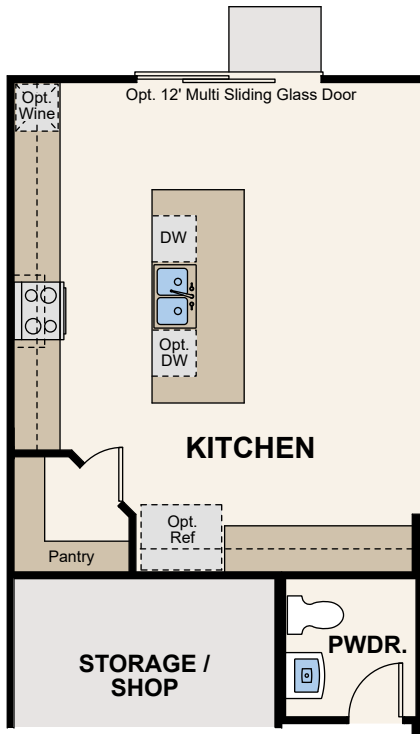

FIRST FLOOR

SECOND FLOOR

OPT. GOURMET KITCHEN

OPT. DEN ILO STORAGE

**OPT. BEDROOM 4 SUITE
ILO SUPER LOFT**

OPT. BEDROOM 5 SUITE ILO STORAGE

**OPT. TUB/ SHOWER
AT OWNER'S BATH**

**OPT. LUXURY SHOWER
AT OWNER'S BATH**

OPT. DEN ILO SUPER LOFT