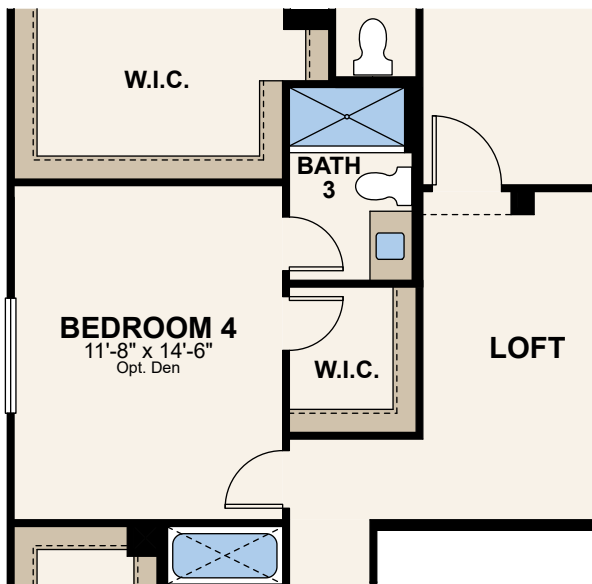

FIRST FLOOR

SECOND FLOOR

OPT. GOURMET KITCHEN

OPT. DEN ILO STORAGE

**OPT. BEDROOM 4 SUITE
ILO SUPER LOFT**

OPT. BEDROOM 5 SUITE ILO STORAGE

**OPT. TUB/ SHOWER
AT OWNER'S BATH**

**OPT. LUXURY SHOWER
AT OWNER'S BATH**

OPT. DEN ILO SUPER LOFT