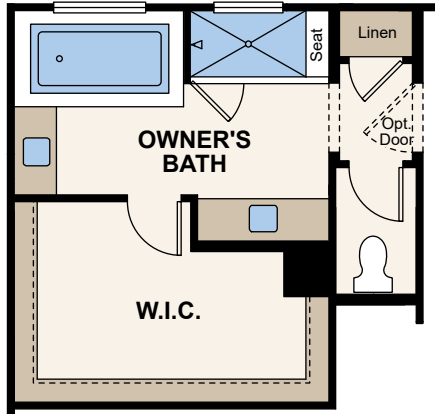

FIRST FLOOR

SECOND FLOOR

OPT. GOURMET KITCHEN

OPT. DEN ILO STORAGE

**OPT. BEDROOM 4 SUITE
ILO SUPER LOFT**

OPT. BEDROOM 5 SUITE ILO STORAGE

**OPT. TUB/ SHOWER
AT OWNER'S BATH**

**OPT. LUXURY SHOWER
AT OWNER'S BATH**

OPT. DEN ILO SUPER LOFT