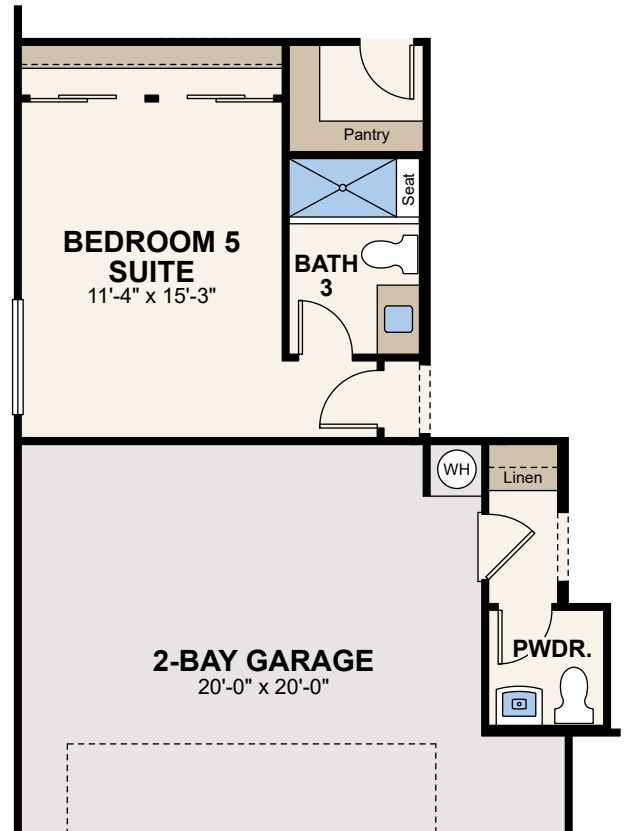

FIRST FLOOR

SECOND FLOOR

OPT. GOURMET KITCHEN

OPT. DEN ILO STORAGE

**OPT. BEDROOM 4 SUITE
ILO SUPER LOFT**

OPT. BEDROOM 5 SUITE ILO STORAGE

**OPT. TUB/ SHOWER
AT OWNER'S BATH**

**OPT. LUXURY SHOWER
AT OWNER'S BATH**

OPT. DEN ILO SUPER LOFT