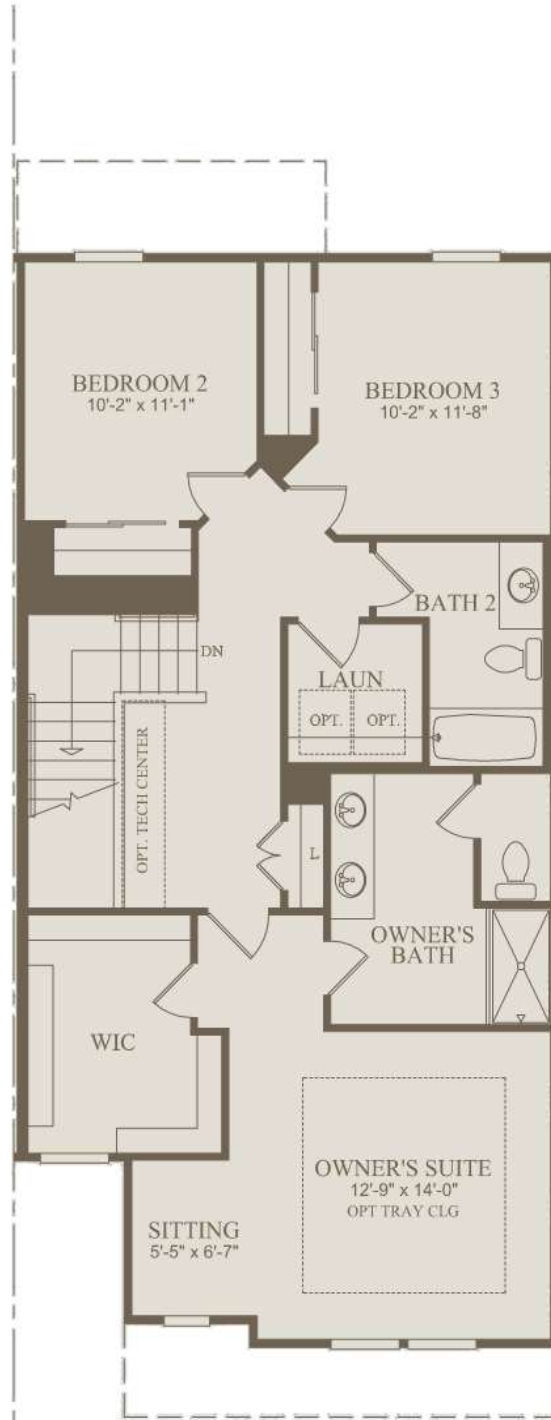

Floor 1

Options not selected include : Mech. at Slab Option, Deck, Bootbench at Entry, Fireplace at Gathering Room, Built-In Kitchen, Opt. Island at Kitchen, Shower at Bath 2, Owner's Bath 1

For this application, the company does not warrant or assume any legal liability or responsibility for the accuracy, completeness, or usefulness of any information, apparatus, product, or process disclosed. Base floor plan subject to change based on elevation selected.

Floor 2

Options not selected include : Mech. at Slab Option, Deck, Bootbench at Entry, Fireplace at Gathering Room, Built-In Kitchen, Opt. Island at Kitchen, Shower at Bath 2, Owner's Bath 1

For this application, the company does not warrant or assume any legal liability or responsibility for the accuracy, completeness, or usefulness of any information, apparatus, product, or process disclosed. Base floor plan subject to change based on elevation selected.