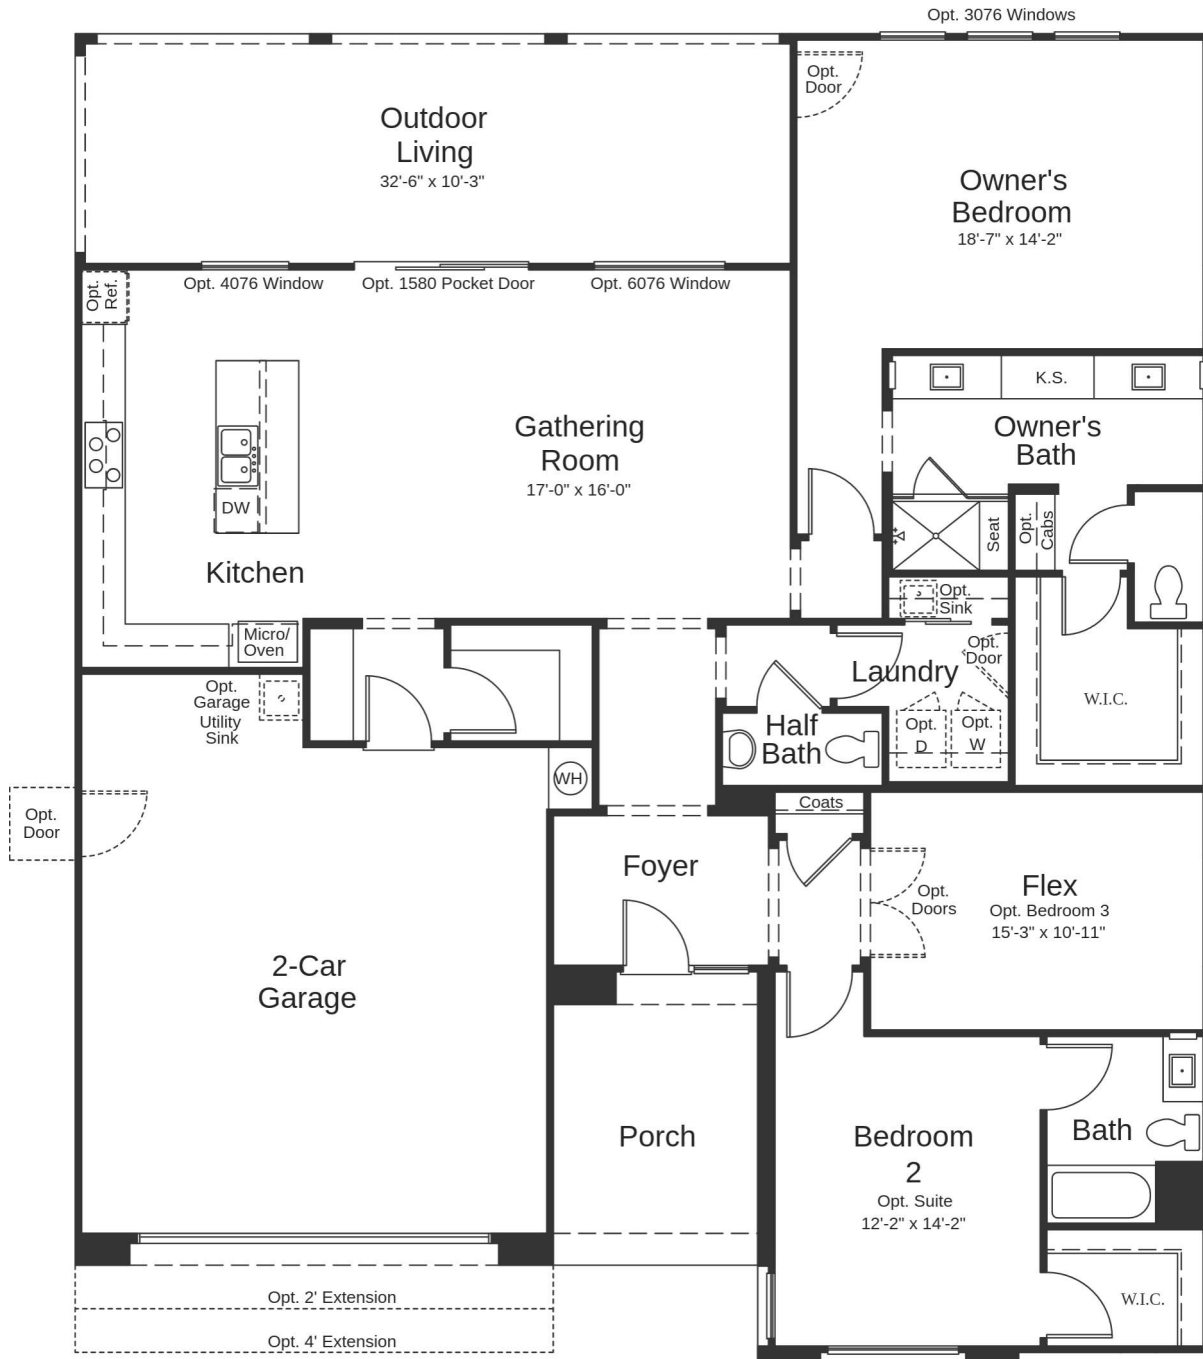

PLAN PLAN 4 - JADE (1,982 SQ. FT. | 1 FLOORS | 2-3 BEDS | 2.5 BATH | 2-CAR GARAGE)

## Desert Modern

**PLAN PLAN 4 - JADE** (1,982 SQ. FT. | 1 FLOORS | 2-3 BEDS | 2.5 BATH | 2-CAR GARAGE)

Windows May Change Sizes Per Elevation