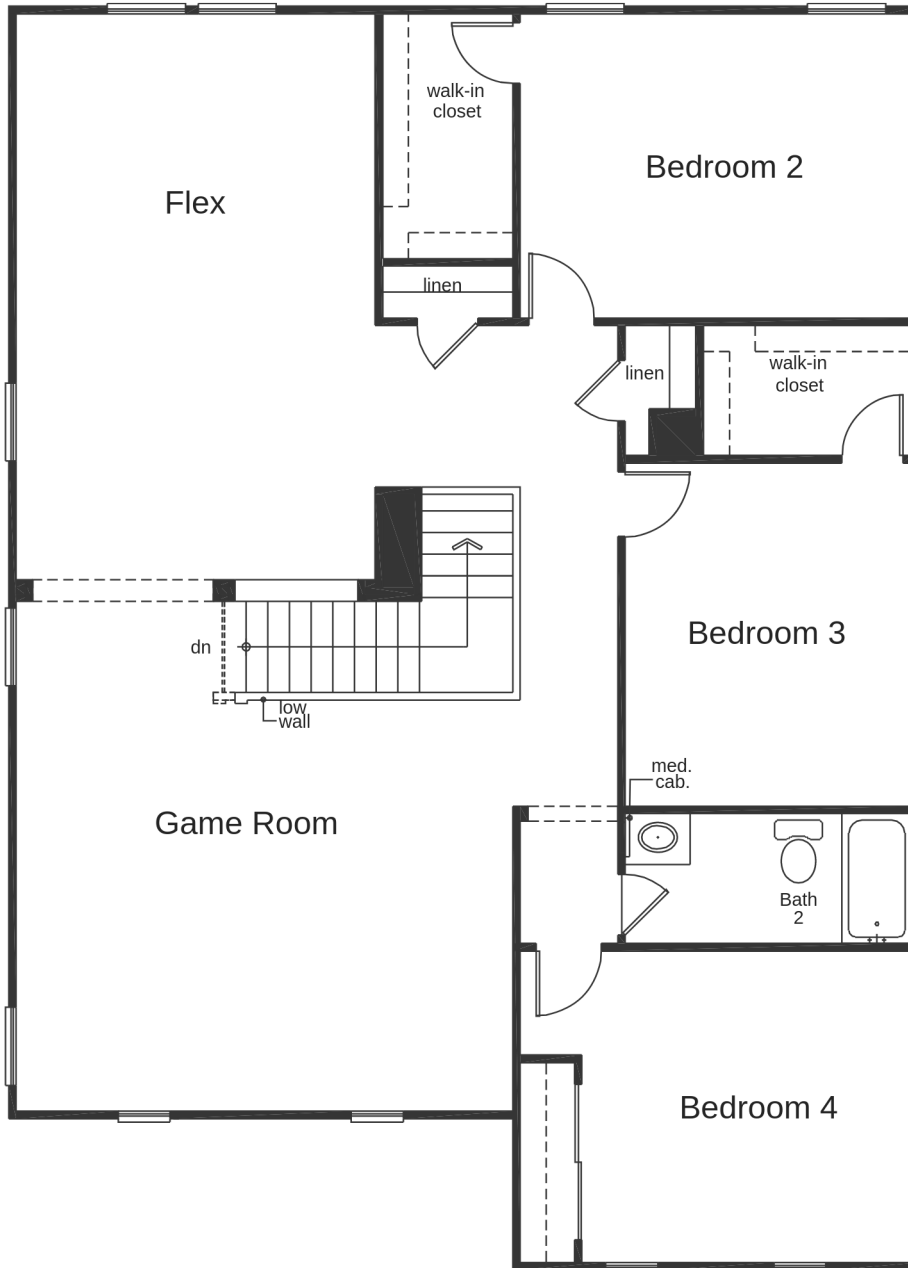

PLAN PLAN 2993 (2,993 SQ. FT. | 2 FLOORS | 4-6 BEDS | 2.5-3.5 BATH | 2-CAR GARAGE)

*porches vary in shape and size by elevation

PLAN PLAN 2993 (2,993 SQ. FT. | 2 FLOORS | 4-6 BEDS | 2.5-3.5 BATH | 2-CAR GARAGE)

**window and/or window shelves
can vary by exterior elevation
in size, location and configuration

Elevation A