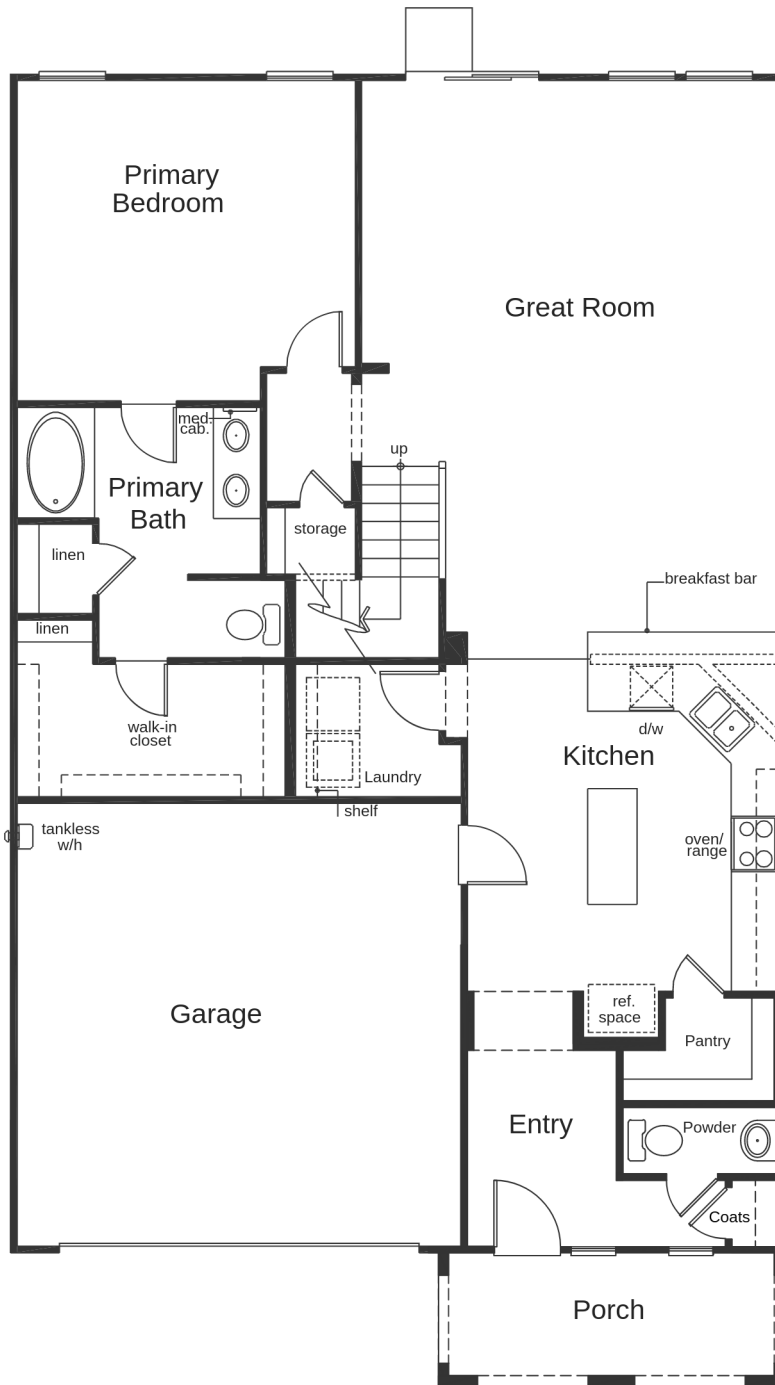

PLAN PLAN 2993 (2,993 SQ. FT. | 2 FLOORS | 4-6 BEDS | 2.5-3.5 BATH | 2-CAR GARAGE)

*porches vary in shape and size by elevation

PLAN PLAN 2993 (2,993 SQ. FT. | 2 FLOORS | 4-6 BEDS | 2.5-3.5 BATH | 2-CAR GARAGE)

**window and/or window shelves
can vary by exterior elevation
in size, location and configuration

Elevation A