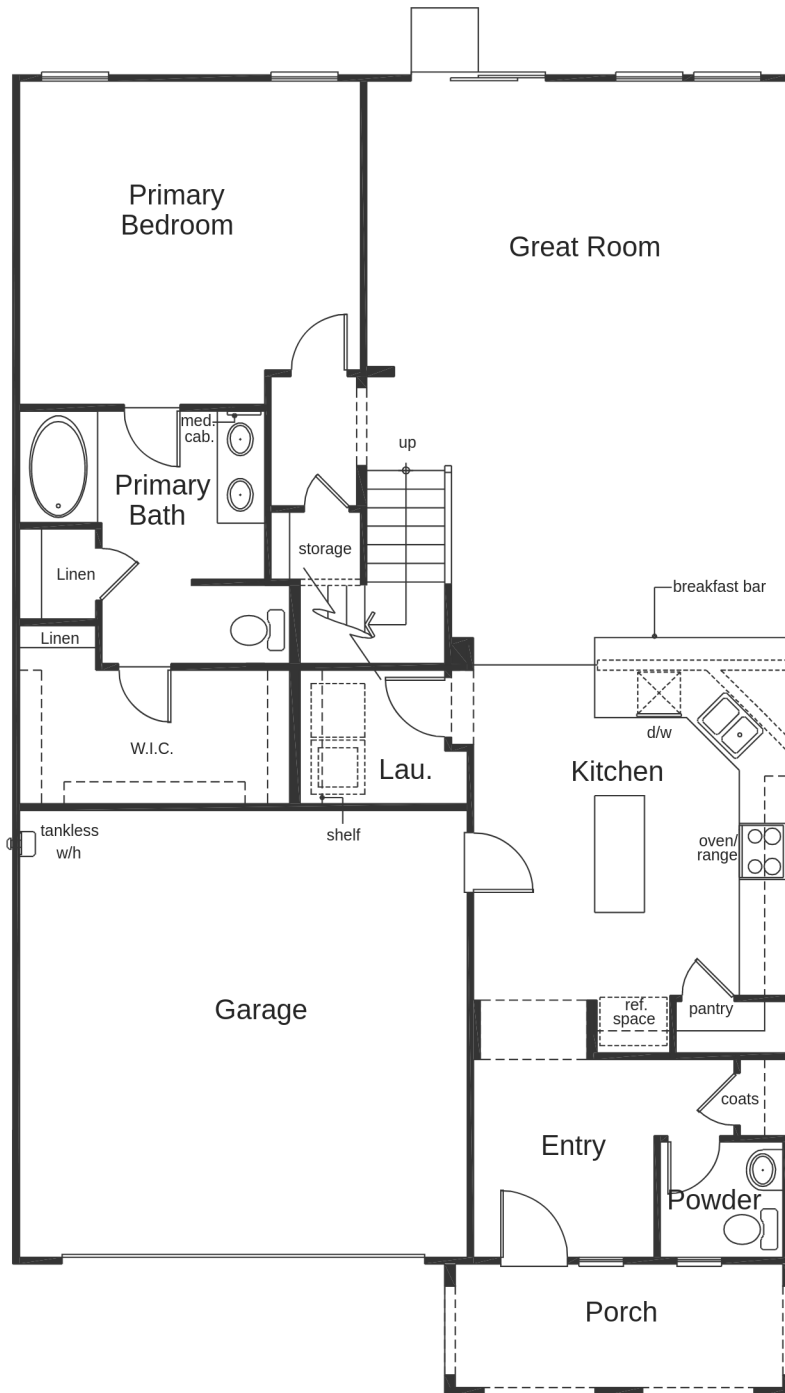

PLAN PLAN 2993 (2,993 SQ. FT. | 2 FLOORS | 4-6 BEDS | 2.5-3.5 BATH | 2-CAR GARAGE)

*porches vary in shape and size by elevation

PLAN PLAN 2993 (2,993 SQ. FT. | 2 FLOORS | 4-6 BEDS | 2.5-3.5 BATH | 2-CAR GARAGE)

**window and/or window shelves can vary by exterior elevation in size, location and configuration

Elevation A