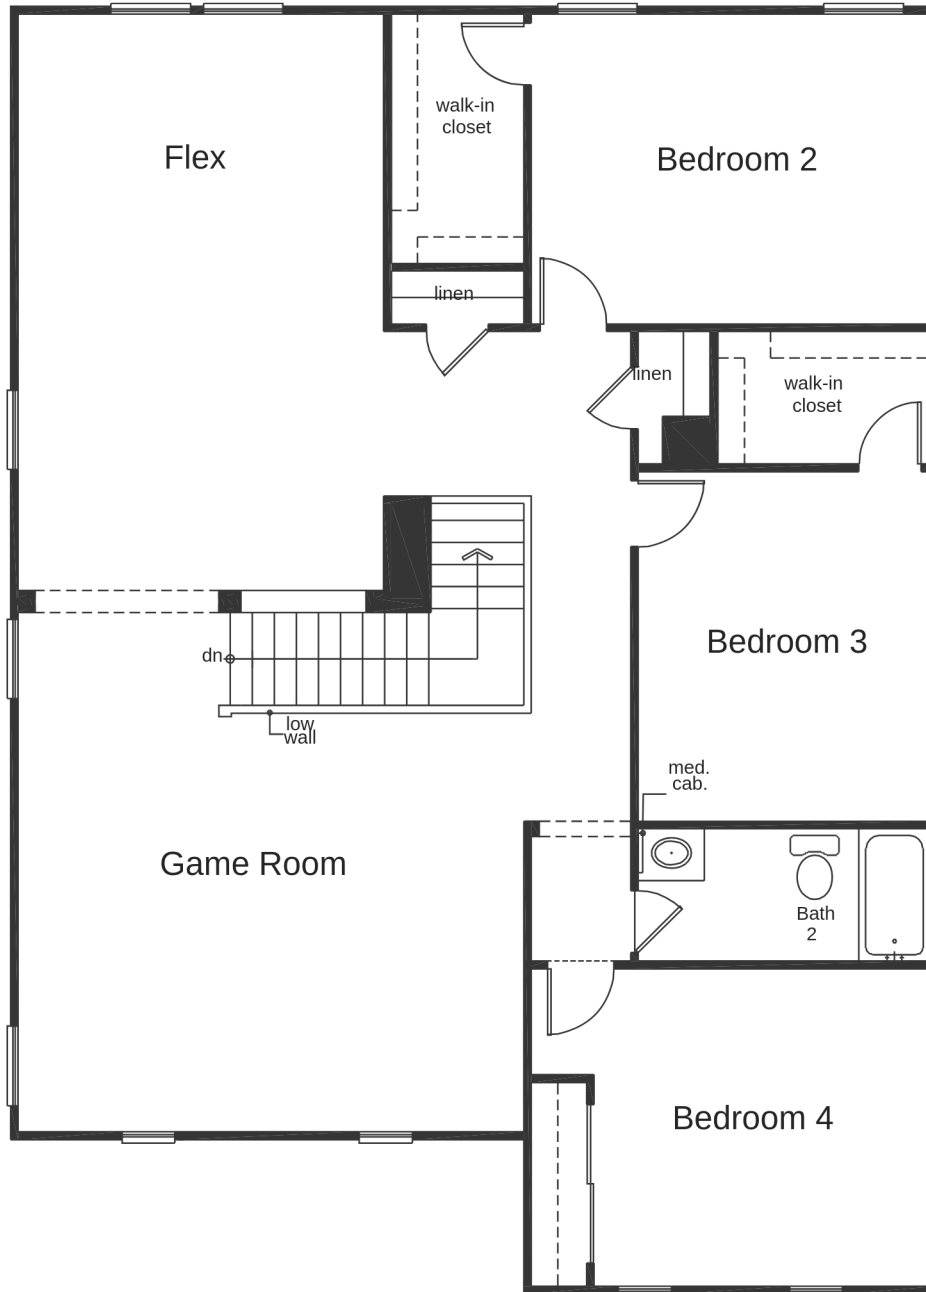

PLAN PLAN 2993 (2,993 SQ. FT. | 2 FLOORS | 4-6 BEDS | 2.5-3.5 BATH | 2-CAR GARAGE)

*porches vary in shape and size by elevation

PLAN PLAN 2993 (2,993 SQ. FT. | 2 FLOORS | 4-6 BEDS | 2.5-3.5 BATH | 2-CAR GARAGE)

**window and/or window shelves can vary by exterior elevation in size, location and configuration

Elevation A