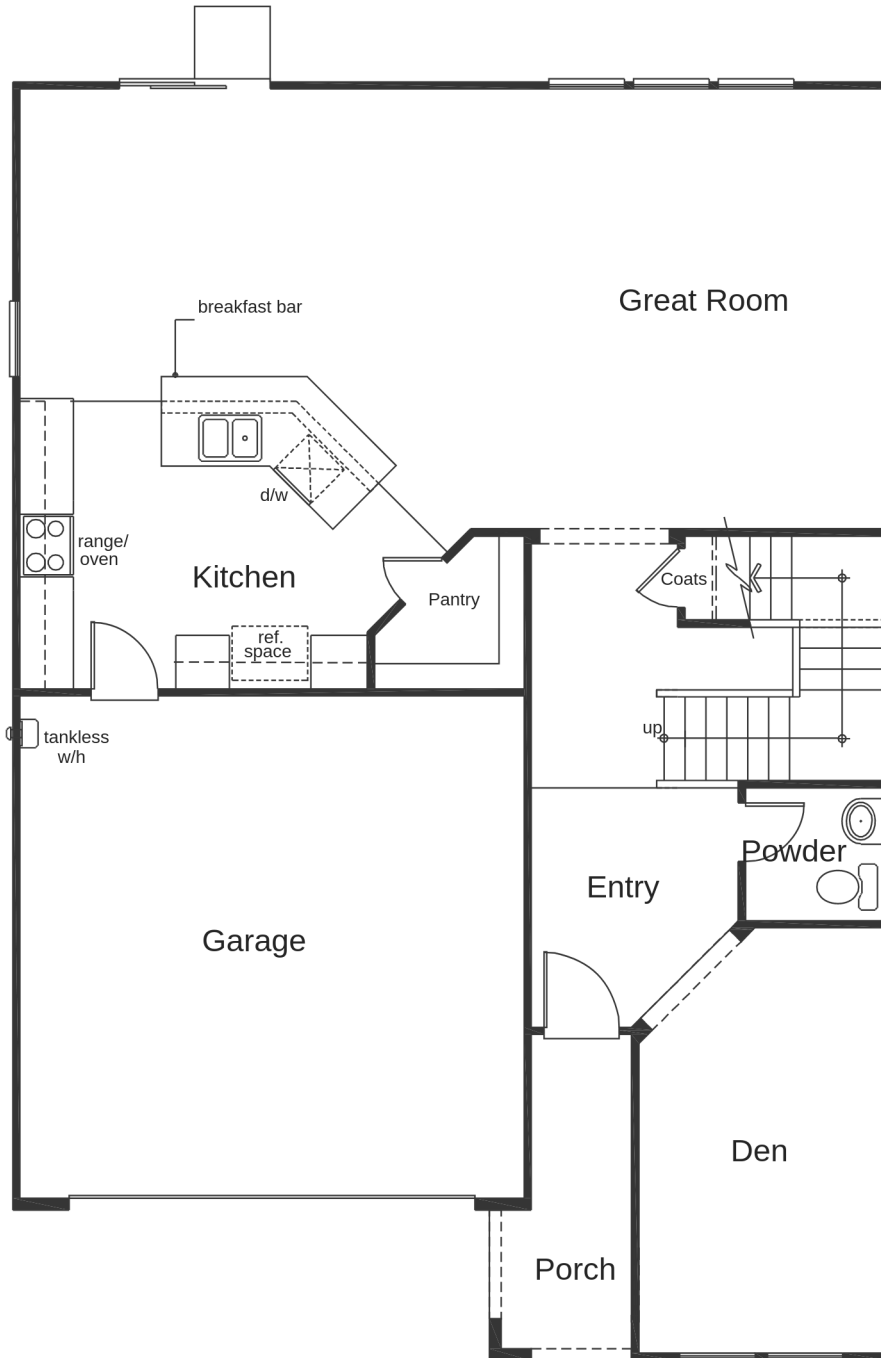

PLAN PLAN 2679 (2,679 SQ. FT. | 2 FLOORS | 4-5 BEDS | 2.5-4.5 BATH | 2-CAR GARAGE)

*porches vary in shape and size by elevation

PLAN PLAN 2679 (2,679 SQ. FT. | 2 FLOORS | 4-5 BEDS | 2.5-4.5 BATH | 2-CAR GARAGE)

Elevation A