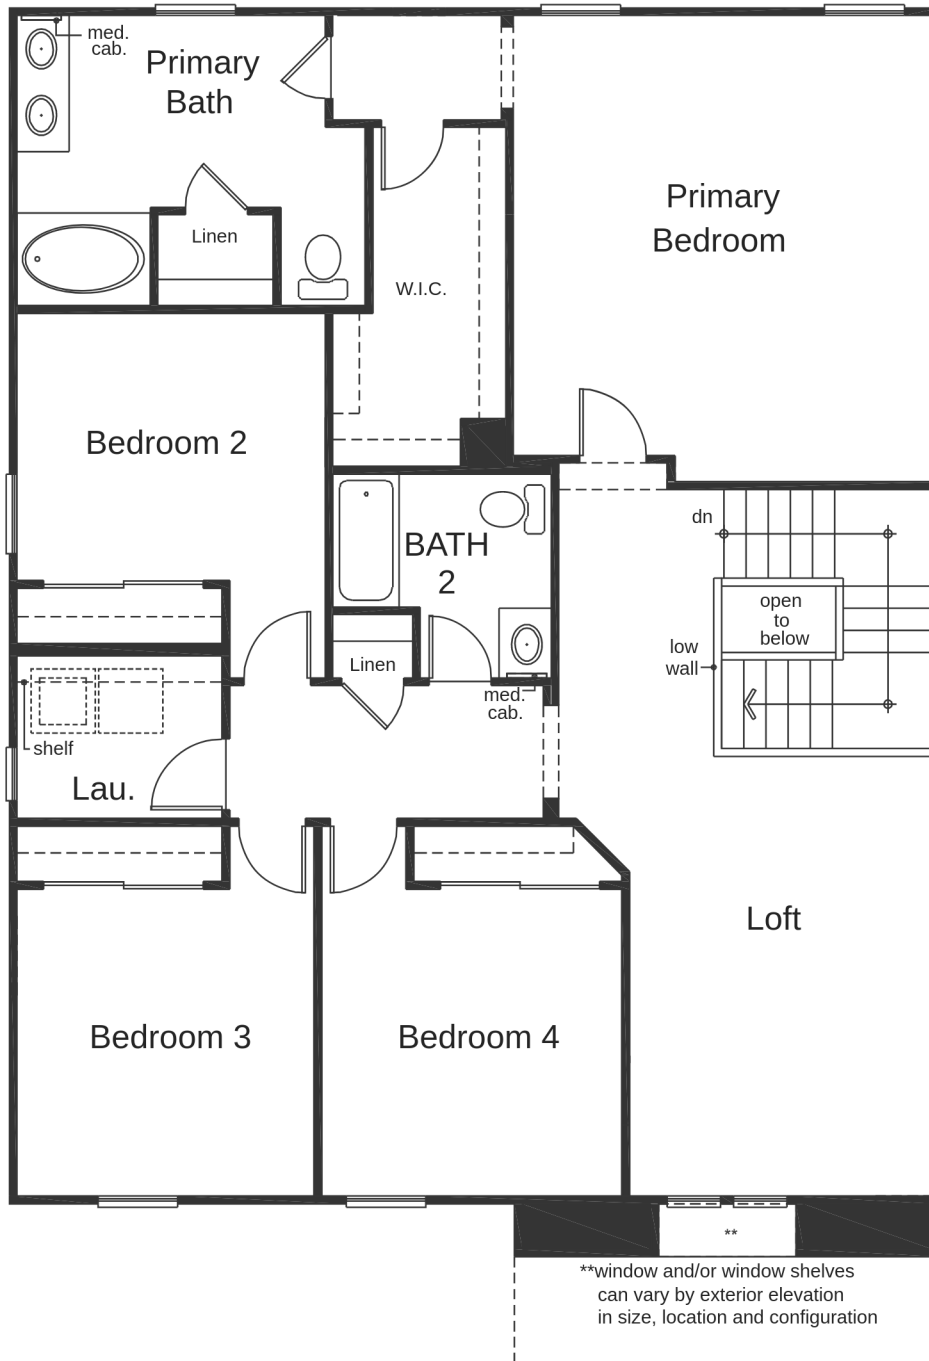

PLAN PLAN 2679 (2,679 SQ. FT. | 2 FLOORS | 4-5 BEDS | 2.5-4.5 BATH | 2-CAR GARAGE)

*porches vary in shape and size by elevation

PLAN PLAN 2679 (2,679 SQ. FT. | 2 FLOORS | 4-5 BEDS | 2.5-4.5 BATH | 2-CAR GARAGE)

Elevation A