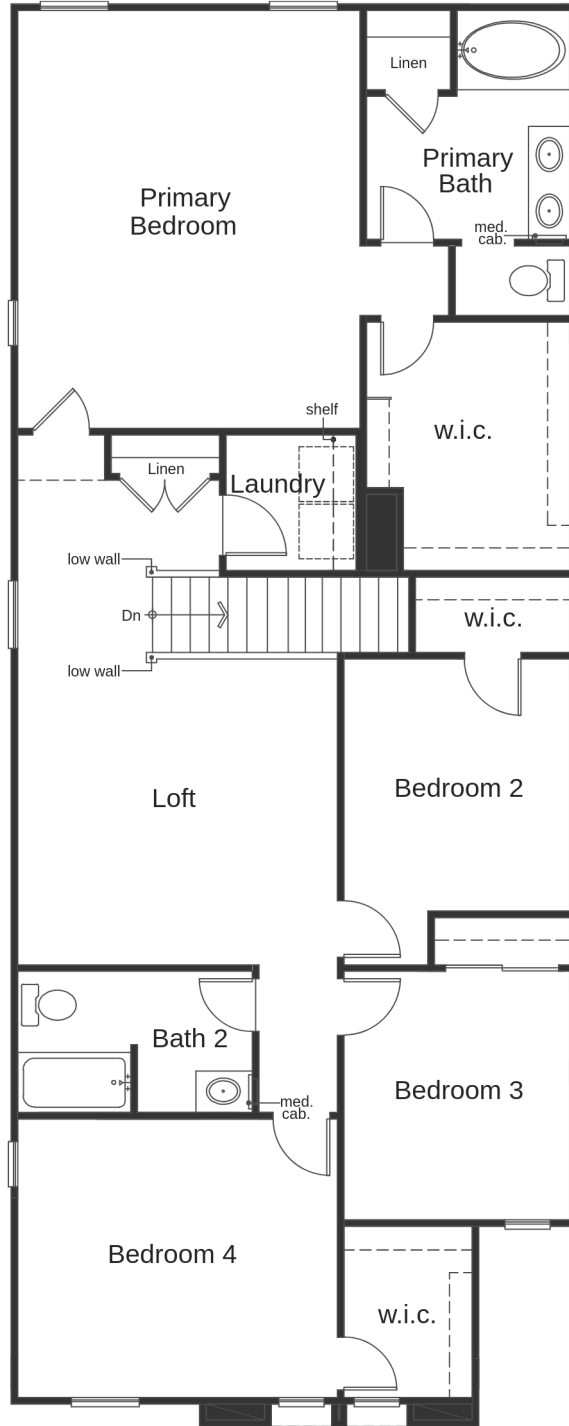

PLAN PLAN 2469 (2,469 SQ. FT. | 2 FLOORS | 4-5 BEDS | 2.5-4 BATH | 2-CAR GARAGE)

PLAN PLAN 2469 (2,469 SQ. FT. | 2 FLOORS | 4-5 BEDS | 2.5-4 BATH | 2-CAR GARAGE)

Elevation A