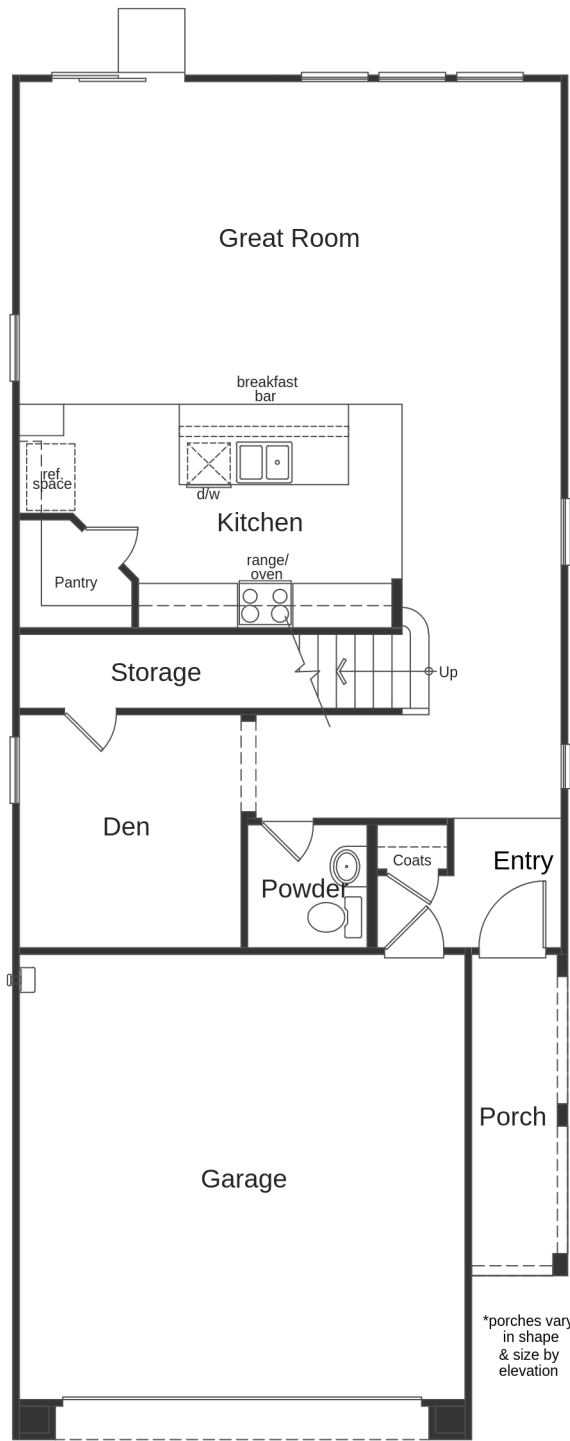

PLAN PLAN 2469 (2,469 SQ. FT. | 2 FLOORS | 4-5 BEDS | 2.5-4 BATH | 2-CAR GARAGE)

PLAN PLAN 2469 (2,469 SQ. FT. | 2 FLOORS | 4-5 BEDS | 2.5-4 BATH | 2-CAR GARAGE)

Elevation A