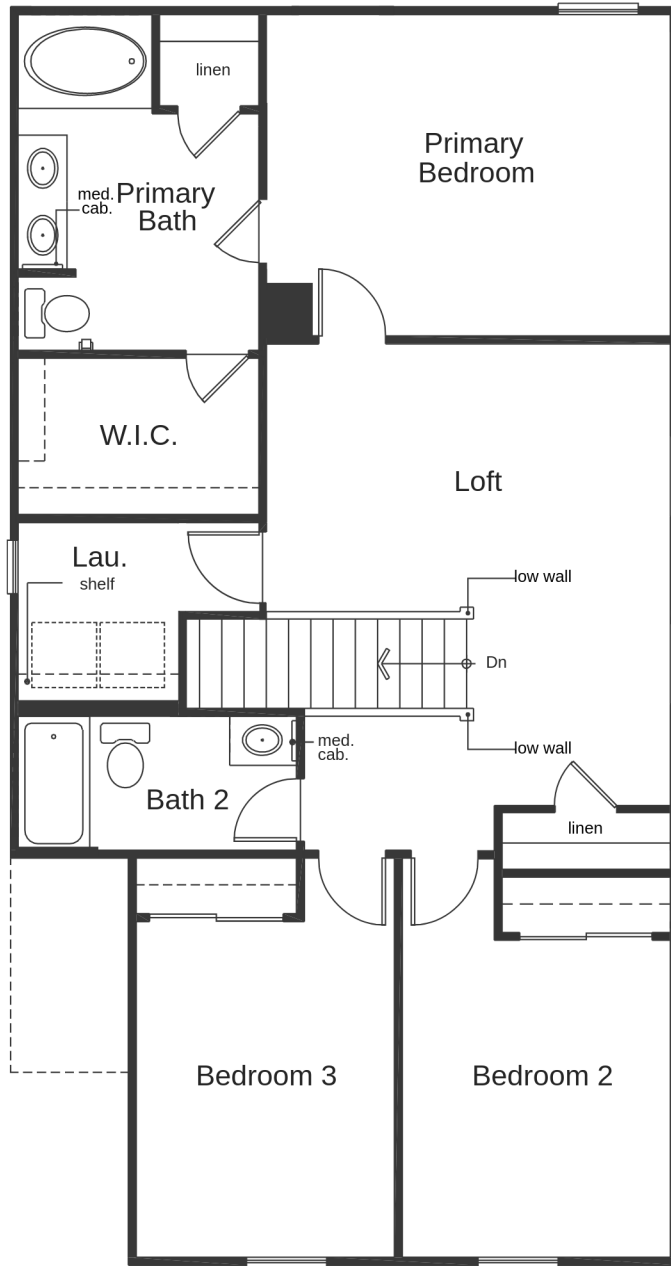

PLAN PLAN 1768 (1,768 SQ. FT. | 2 FLOORS | 3 BEDS | 2.5 BATH | 2-CAR GARAGE)

\* Porches vary in shape & size by elevation

**PLAN** PLAN 1768 (1,768 SQ. FT. | 2 FLOORS | 3 BEDS | 2.5 BATH | 2-CAR GARAGE )

\*\* Windows, window shelves and/or niches can vary by exterior elevations in size, location and configuration

# Elevation A