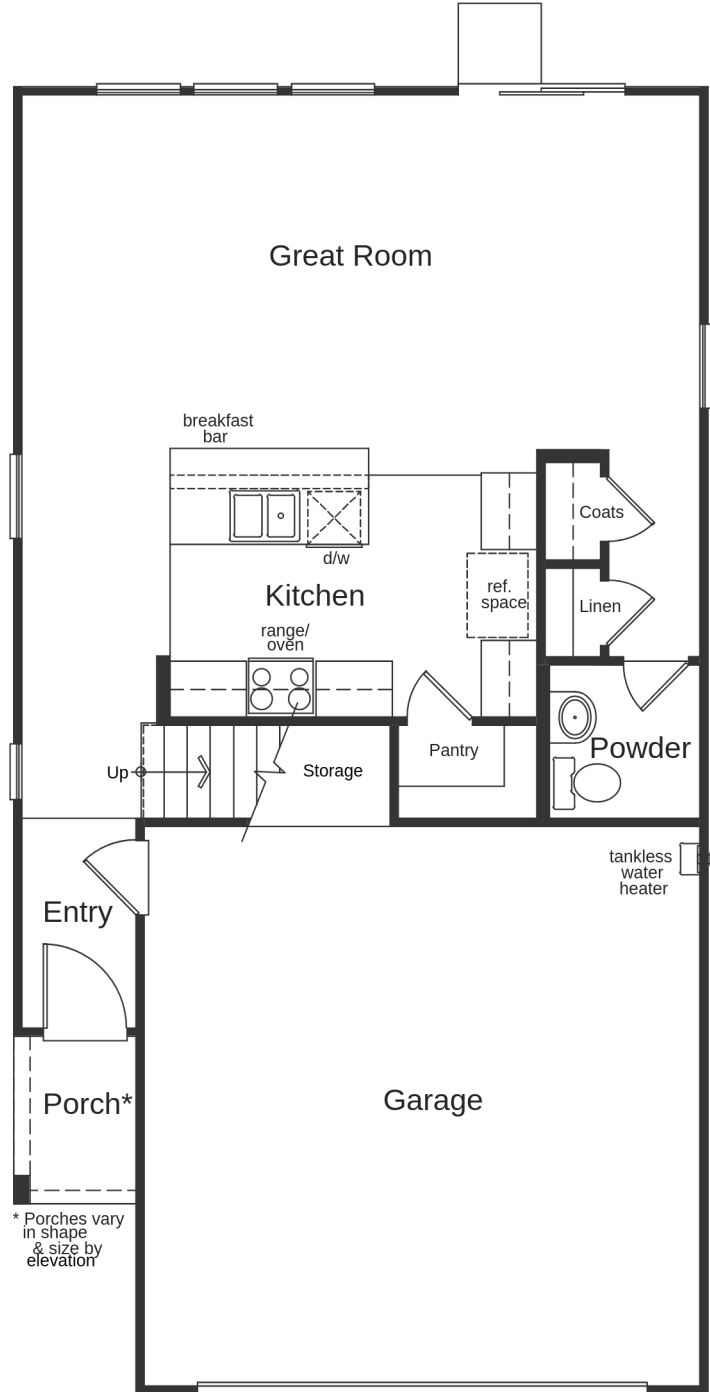

PLAN PLAN 1768 (1,768 SQ. FT. | 2 FLOORS | 3 BEDS | 2.5 BATH | 2-CAR GARAGE)

\* Porches vary in shape & size by elevation

**PLAN** PLAN 1768 (1,768 SQ. FT. | 2 FLOORS | 3 BEDS | 2.5 BATH | 2-CAR GARAGE )

\*\* Windows, window shelves and/or niches can vary by exterior elevations in size, location and configuration

# Elevation A