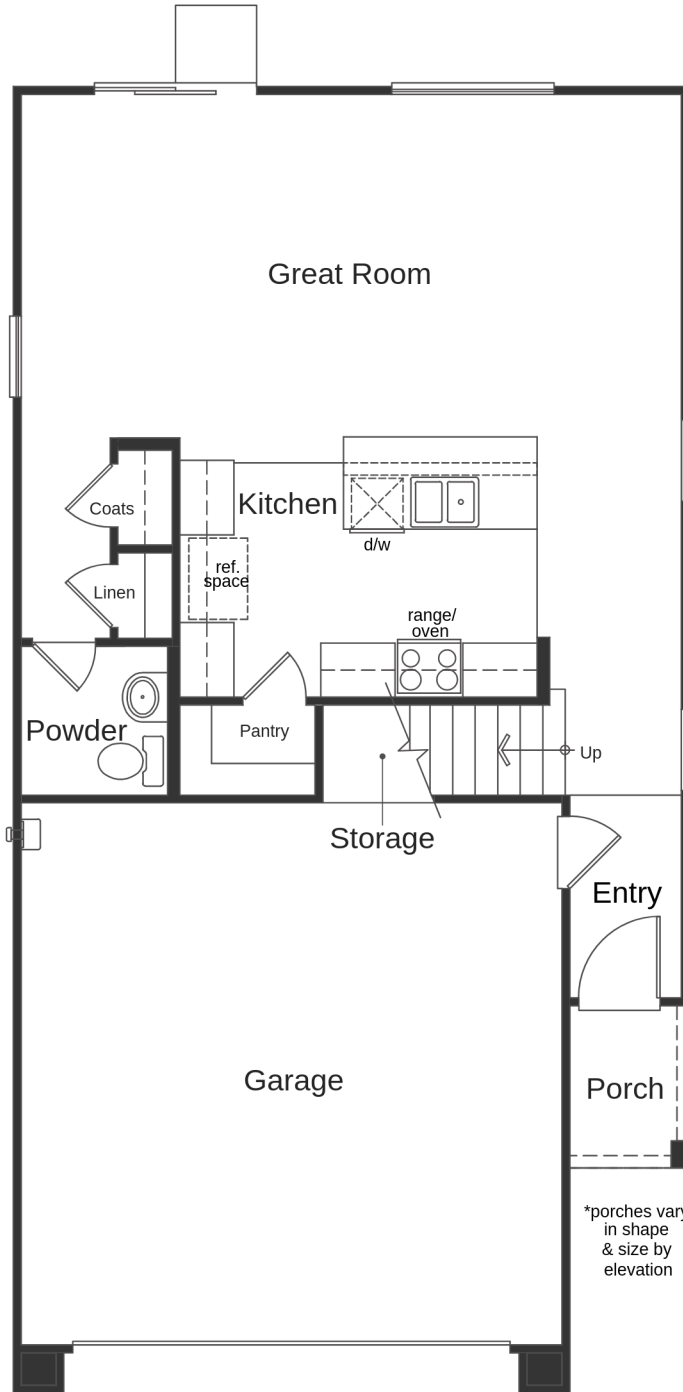

PLAN PLAN 1768 (1,768 SQ. FT. | 2 FLOORS | 3 BEDS | 2.5 BATH | 2-CAR GARAGE)

PLAN PLAN 1768 (1,768 SQ. FT. | 2 FLOORS | 3 BEDS | 2.5 BATH | 2-CAR GARAGE)

## Elevation A