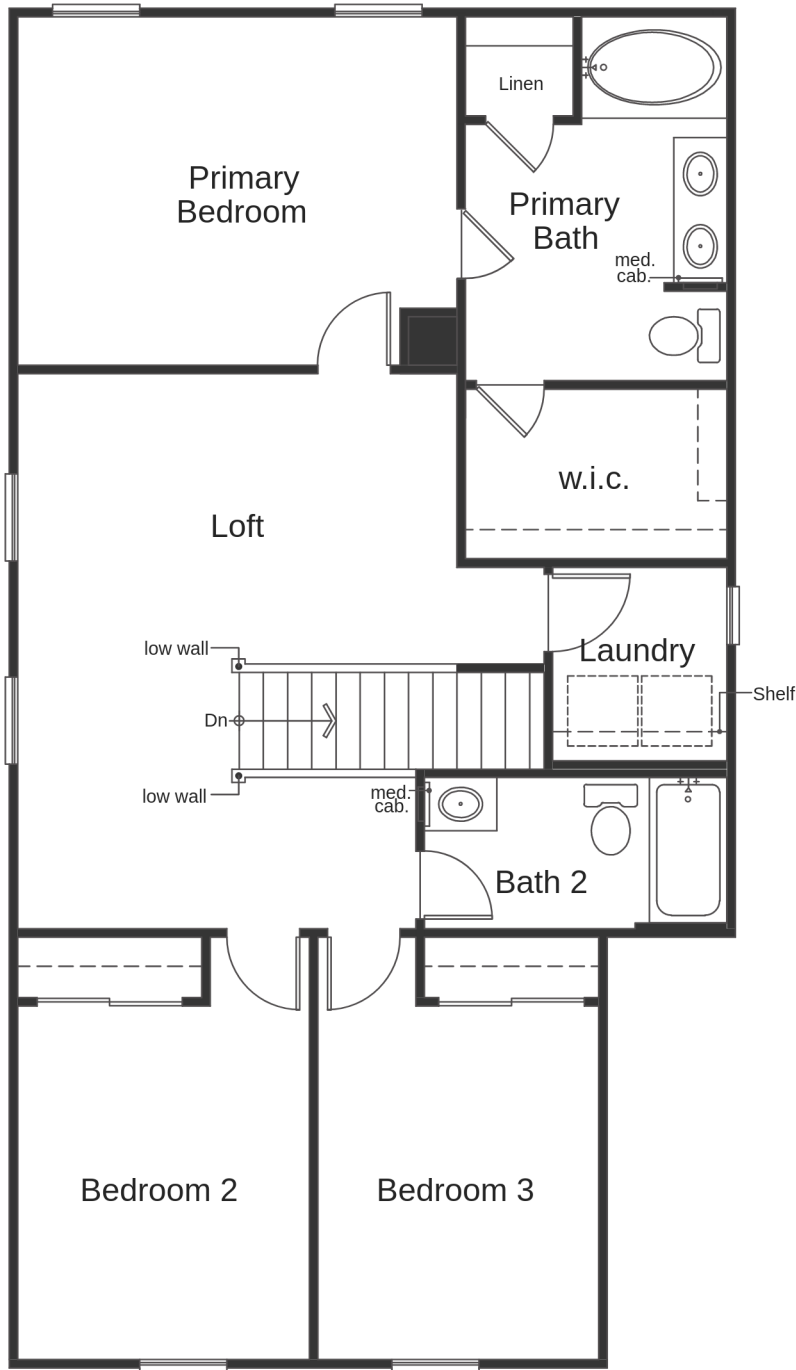

PLAN PLAN 1768 (1,768 SQ. FT. | 2 FLOORS | 3 BEDS | 2.5 BATH | 2-CAR GARAGE)

PLAN PLAN 1768 (1,768 SQ. FT. | 2 FLOORS | 3 BEDS | 2.5 BATH | 2-CAR GARAGE)

## Elevation A