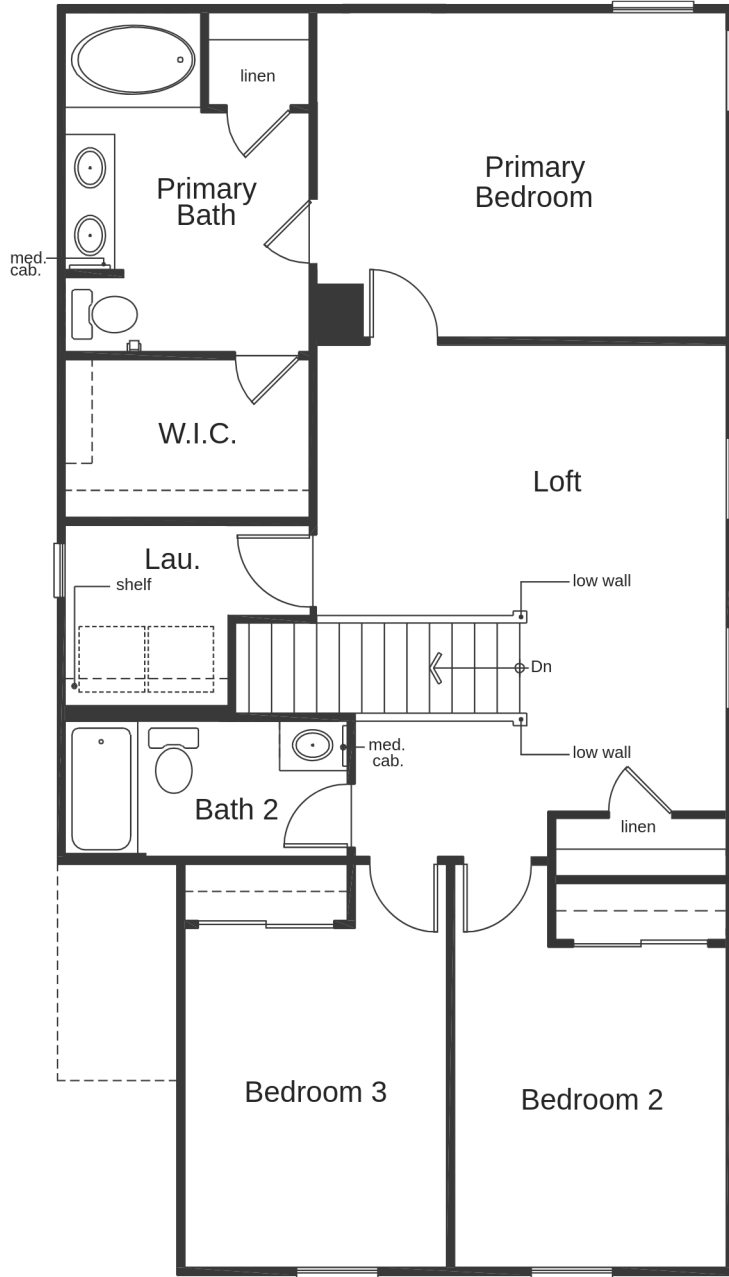

*Porches vary in shape size by elevation

PLAN PLAN 1768 - ("--") (1,768 SQ. FT. | 2 FLOORS | 3 BEDS | 2.5 BATH | 2-CAR GARAGE)

** Windows, window shelves and/or niches can vary by exterior elevations in size, location and configuration

PLAN PLAN 1768 - ("--") (1,768 SQ. FT. | 2 FLOORS | 3 BEDS | 2.5 BATH | 2-CAR GARAGE)

Elevation A