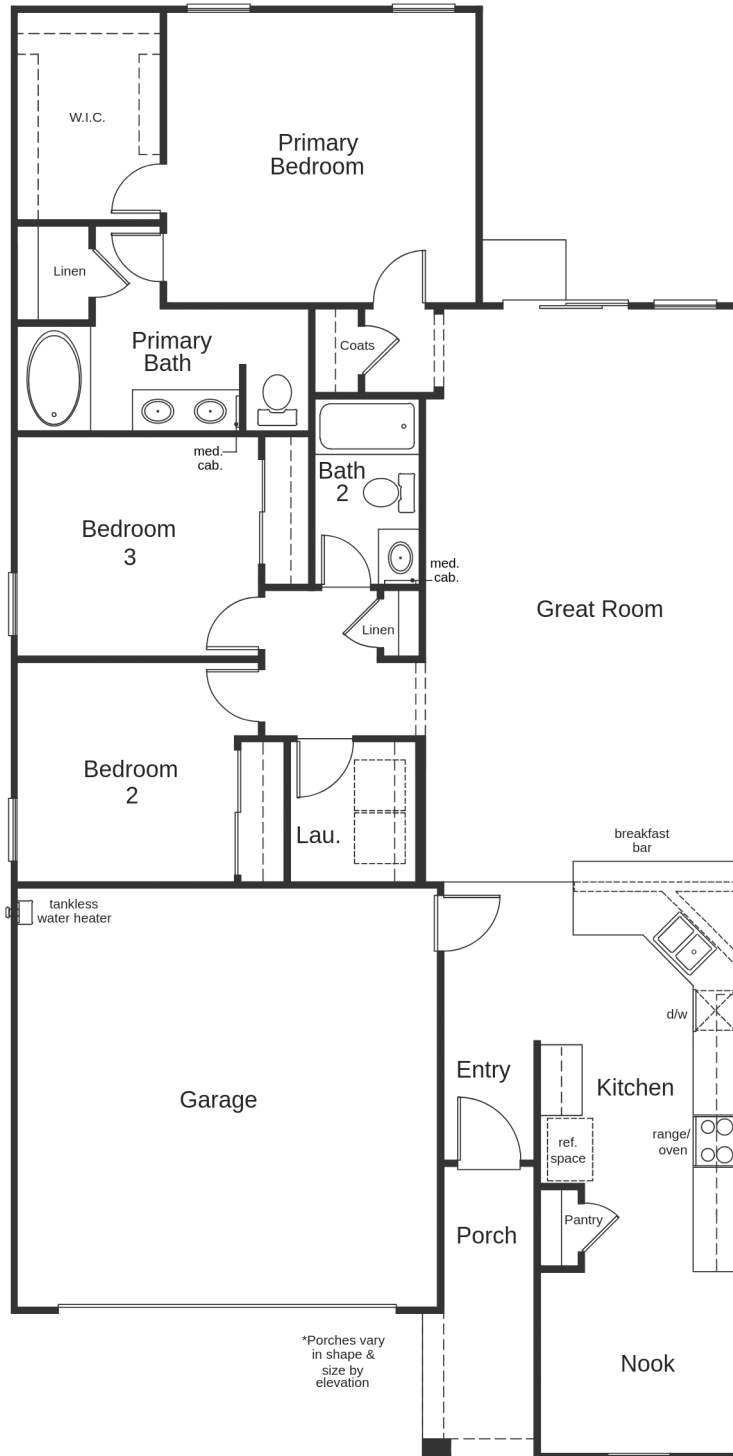

PLAN PLAN 1634 (1,634 SQ. FT. | 1 FLOORS | 3 BEDS | 2 BATH | 2-CAR GARAGE)

PLAN PLAN 1634 (1,634 SQ. FT. | 1 FLOORS | 3 BEDS | 2 BATH | 2-CAR GARAGE)

Elevation A