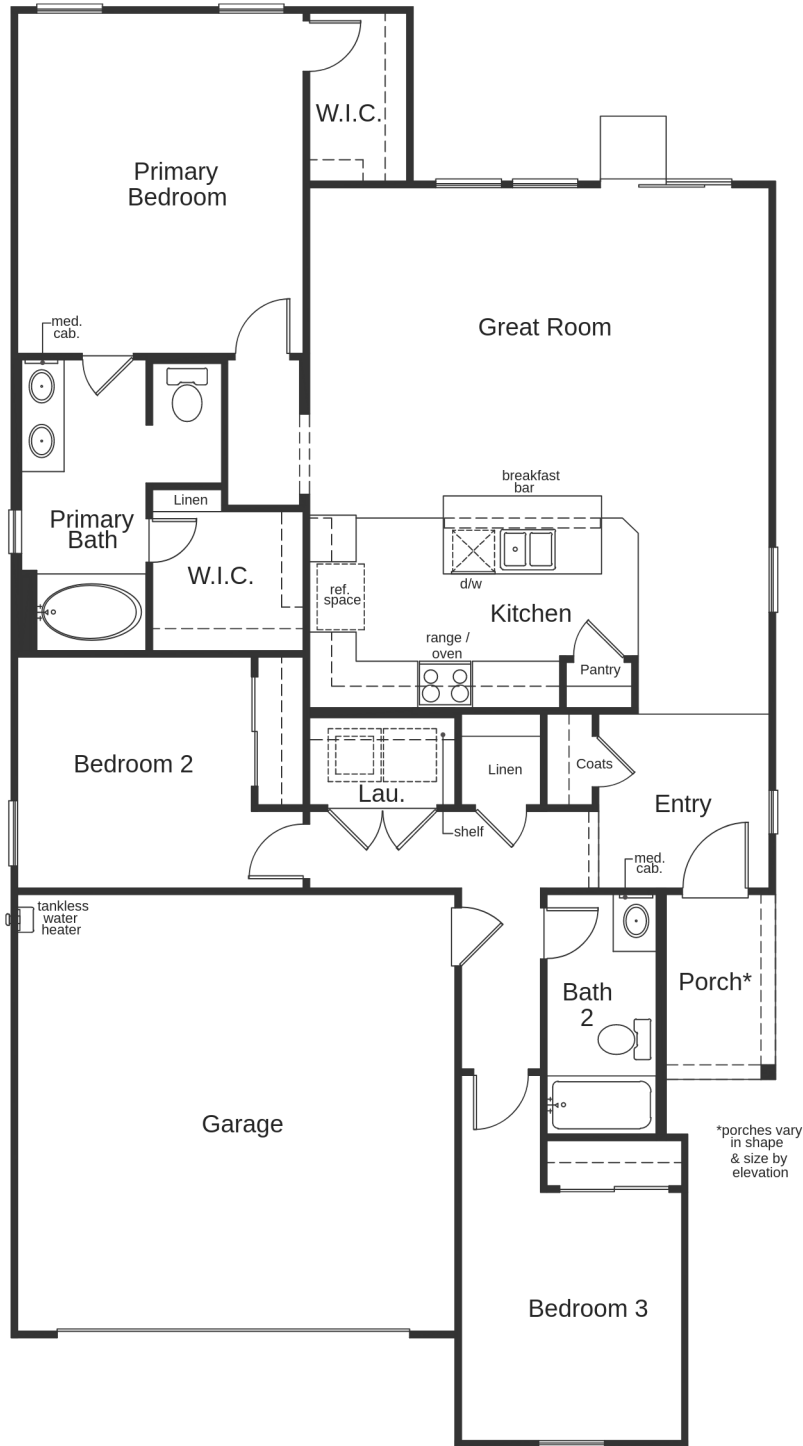

PLAN PLAN 1550 - ("--") (1,550 SQ. FT. | 1 FLOORS | 3 BEDS | 2 BATH | 2-CAR GARAGE)

**PLAN** PLAN 1550 - ("--") (1,550 SQ. FT. | 1 FLOORS | 3 BEDS | 2 BATH | 2-CAR GARAGE )

## Elevation A