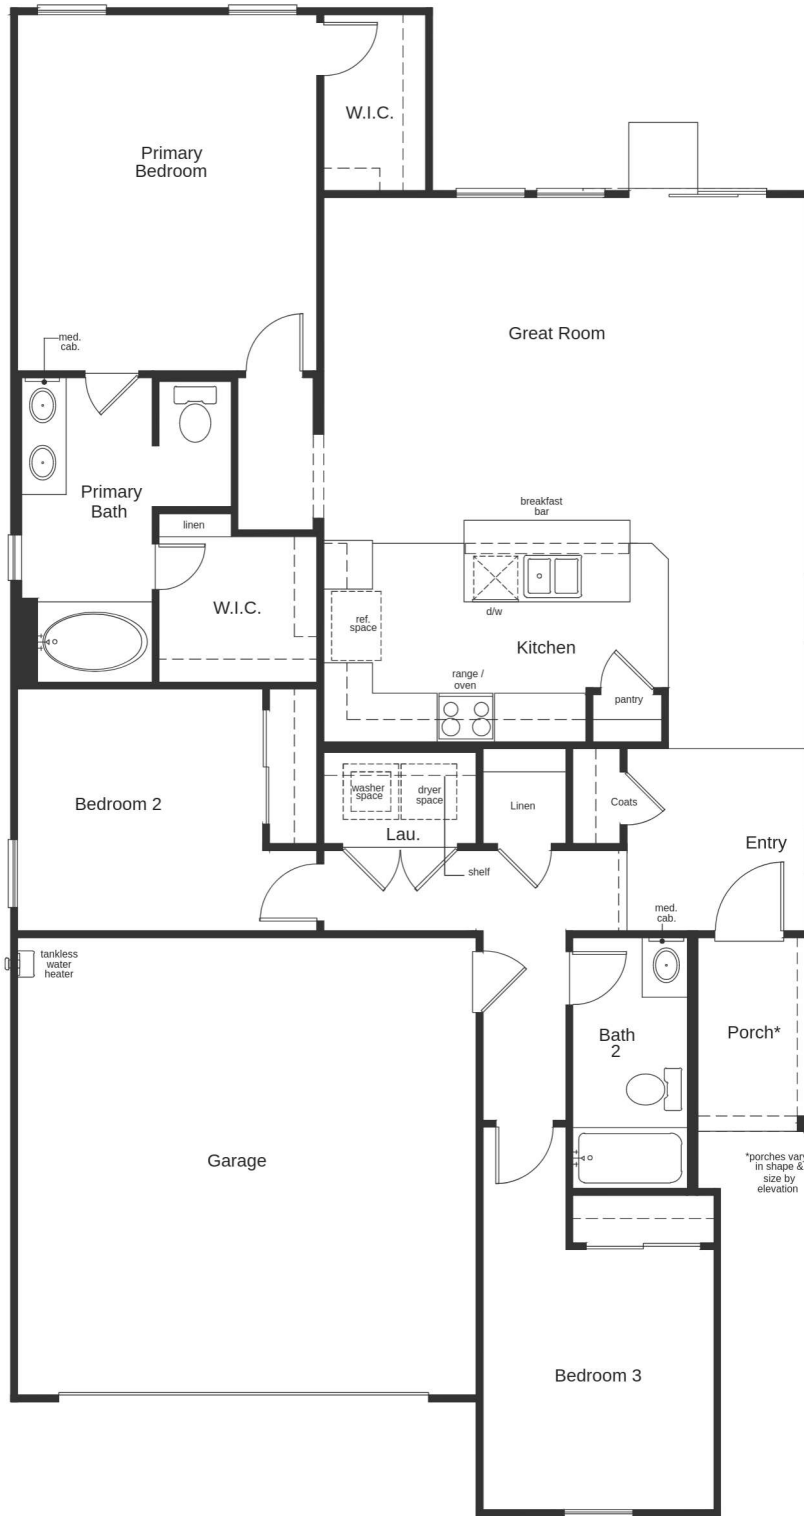

PLAN PLAN 1550 (1,550 SQ. FT. | 1 FLOORS | 3 BEDS | 2 BATH | 2-CAR GARAGE)

PLAN PLAN 1550 (1,550 SQ. FT. | 1 FLOORS | 3 BEDS | 2 BATH | 2-CAR GARAGE)

Elevation A