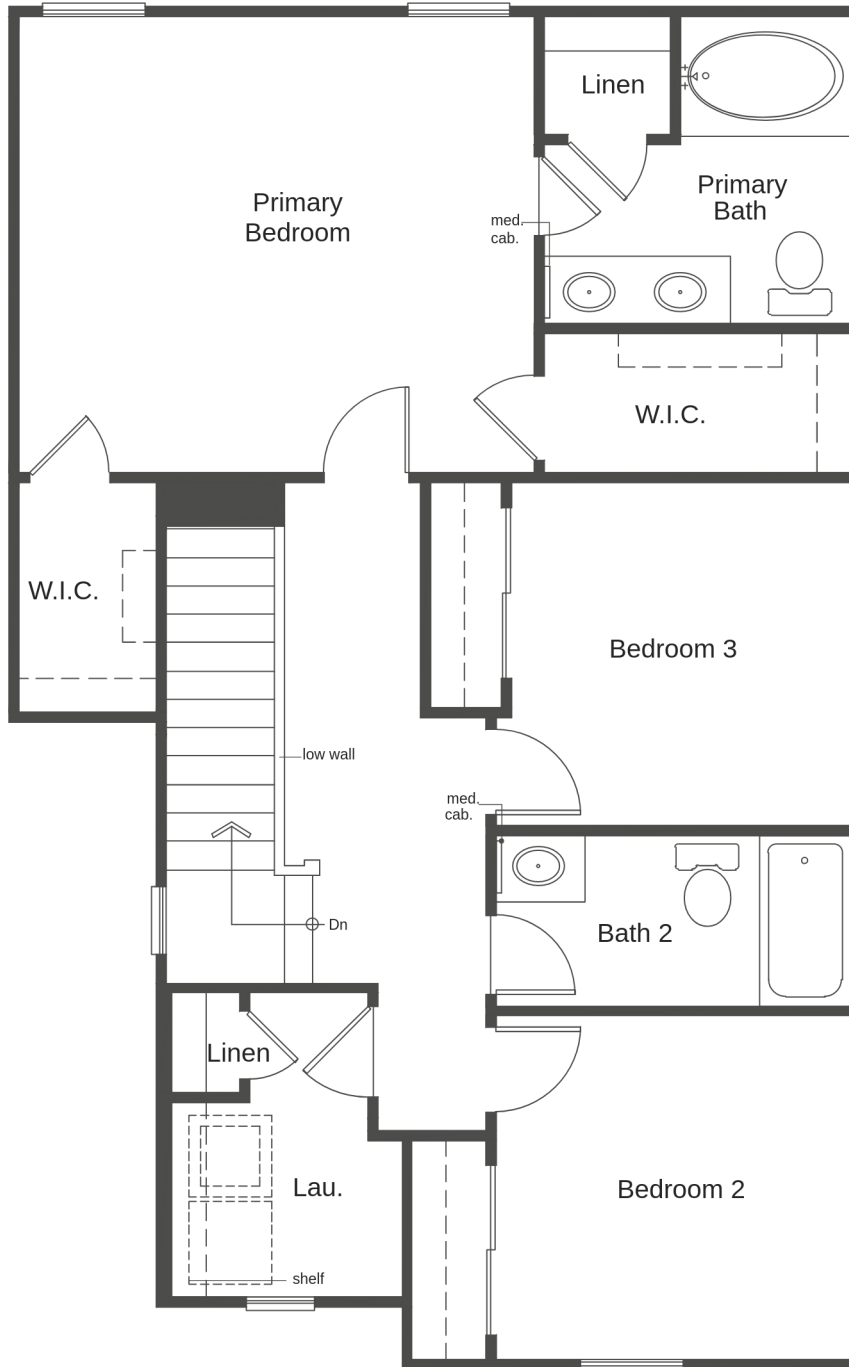

\* Porches vary in shape & size by elevation

\*\* Windows, window shelves and/or niches can vary by exterior elevations in size, location and configuration.

**PLAN** PLAN 1455 - (--) (1,455 SQ. FT. | 2 FLOORS | 2-3 BEDS | 2.5 BATH | 2-CAR GARAGE )

## Elevation A