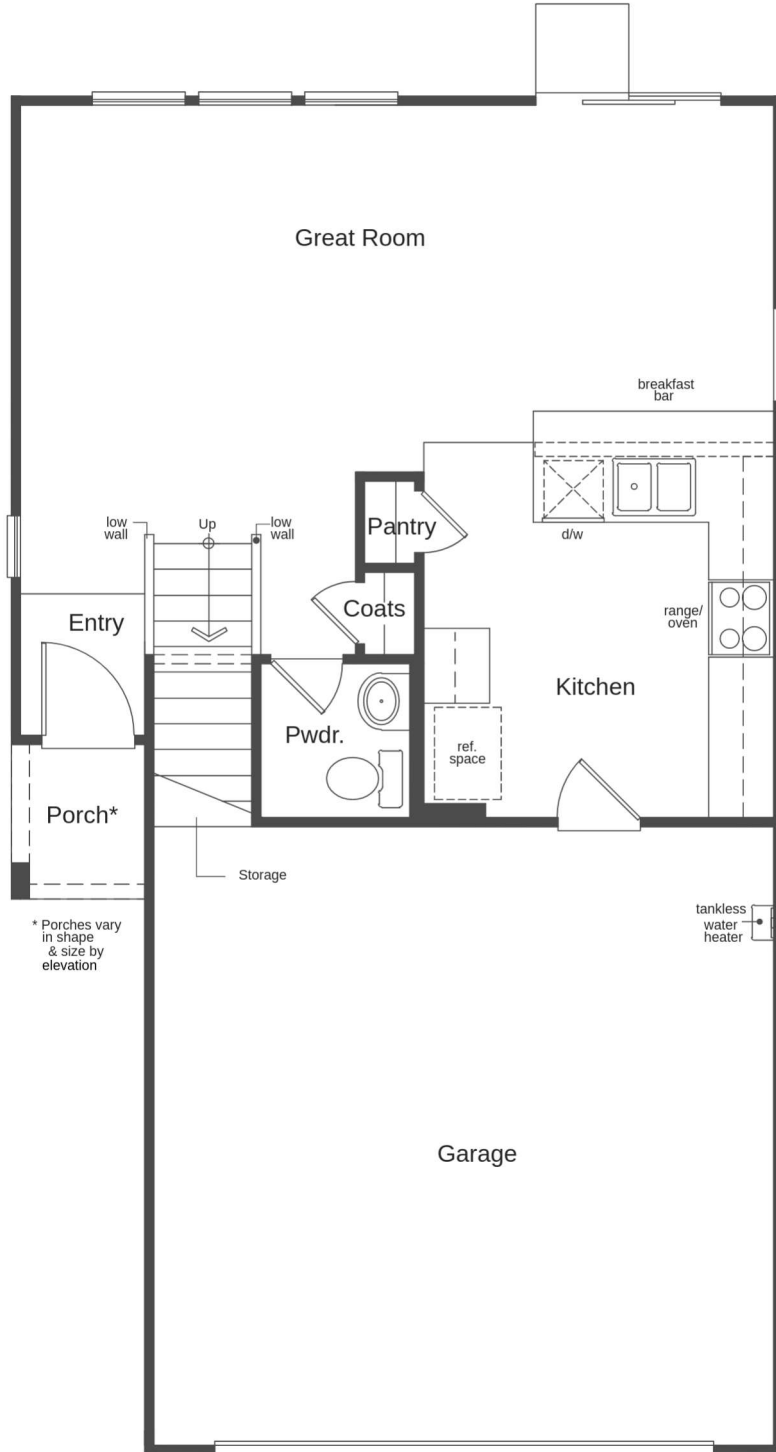

PLAN PLAN 1455 - (--) (1,455 SQ. FT. | 2 FLOORS | 2-3 BEDS | 2.5 BATH | 2-CAR GARAGE)

\* Porches vary in shape & size by elevation

**PLAN** PLAN 1455 - (--) (1,455 SQ. FT. | 2 FLOORS | 2-3 BEDS | 2.5 BATH | 2-CAR GARAGE)

\*\*Exterior elevations selected may affect the following items: the presence of a niche; the shape or size of a room (potentially affecting the overall square footage of the house); and the size, quantity, location and configuration of windows.

# Elevation A