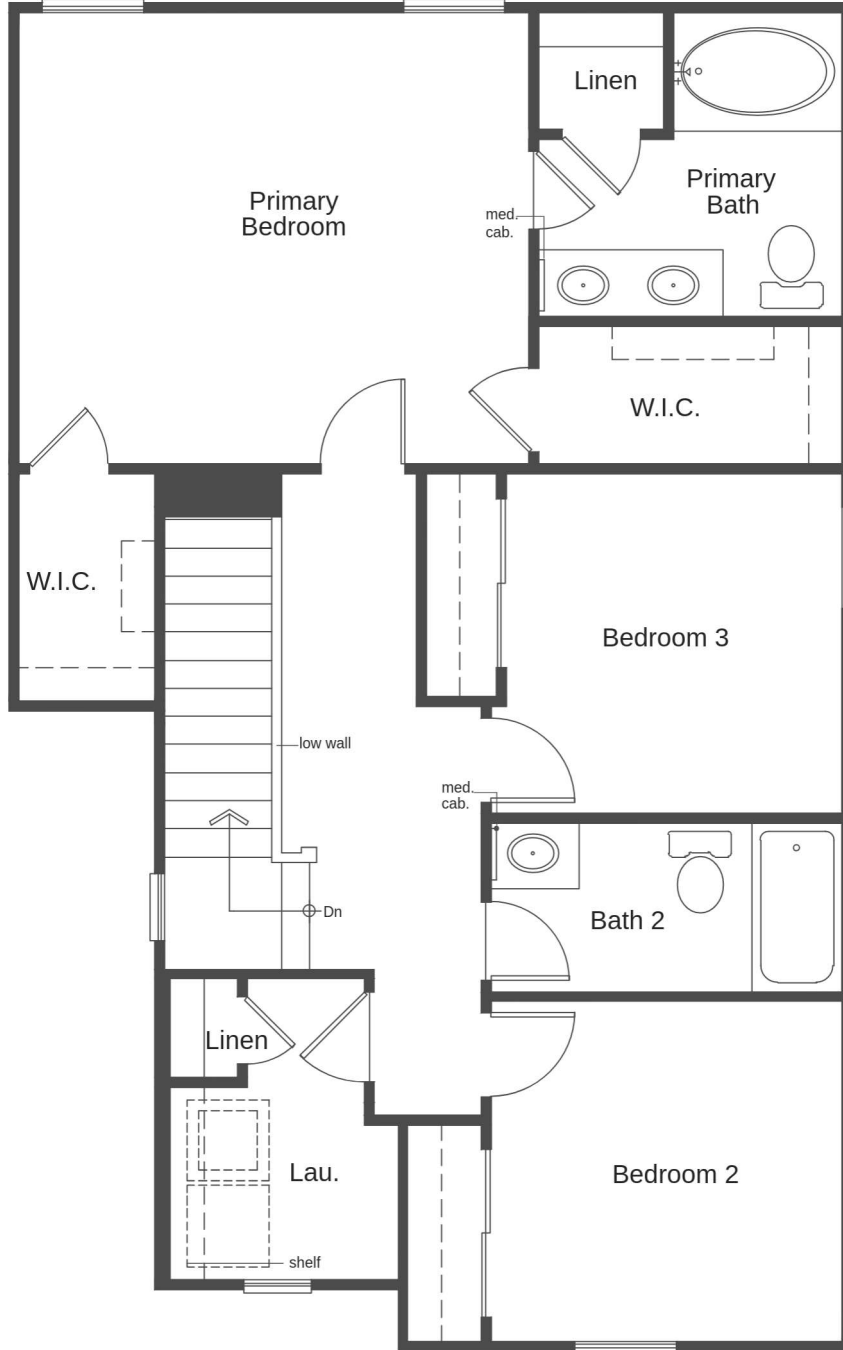

PLAN PLAN 1455 - (--) (1,455 SQ. FT. | 2 FLOORS | 2-3 BEDS | 2.5 BATH | 2-CAR GARAGE)

\* Porches vary in shape & size by elevation

**PLAN** PLAN 1455 - (--) (1,455 SQ. FT. | 2 FLOORS | 2-3 BEDS | 2.5 BATH | 2-CAR GARAGE)

\*\*Exterior elevations selected may affect the following items: the presence of a niche; the shape or size of a room (potentially affecting the overall square footage of the house); and the size, quantity, location and configuration of windows.

# Elevation A