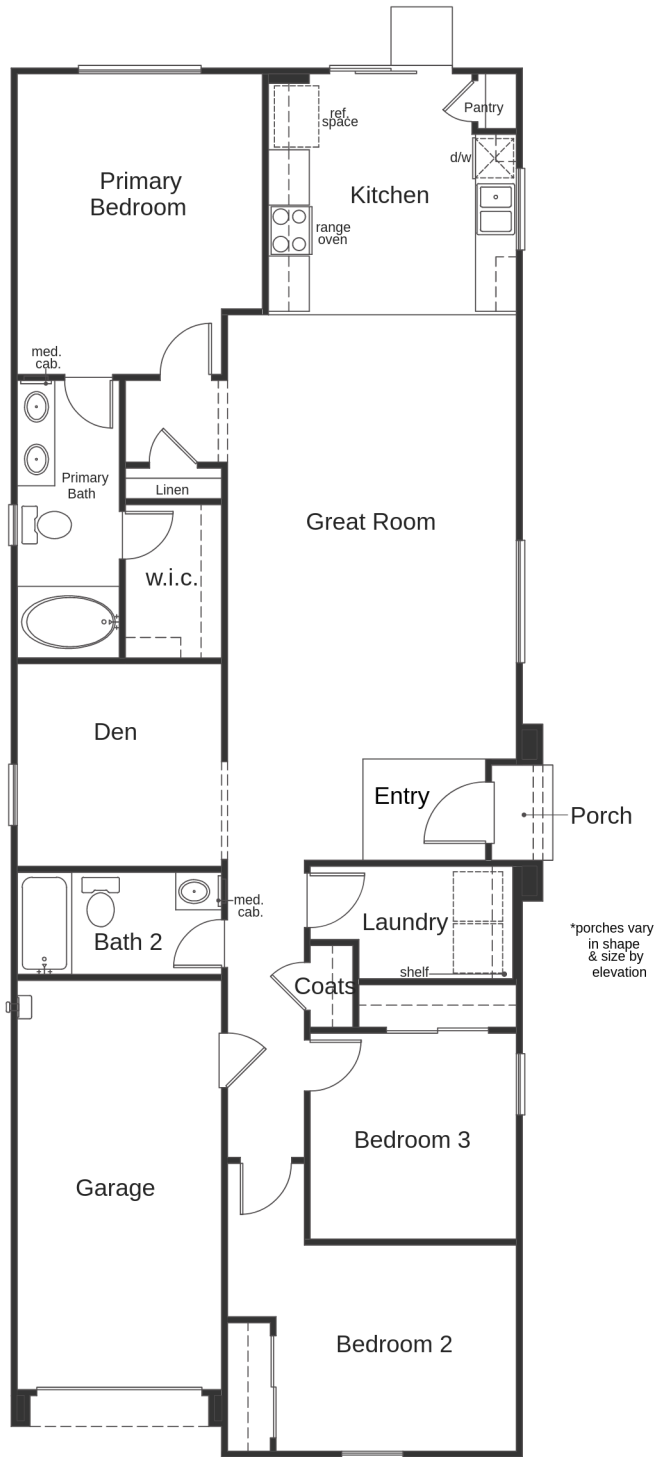

PLAN PLAN 1453 (1,453 SQ. FT. | 1 FLOORS | 3-4 BEDS | 2 BATH | 2-CAR GARAGE)

## Elevation A