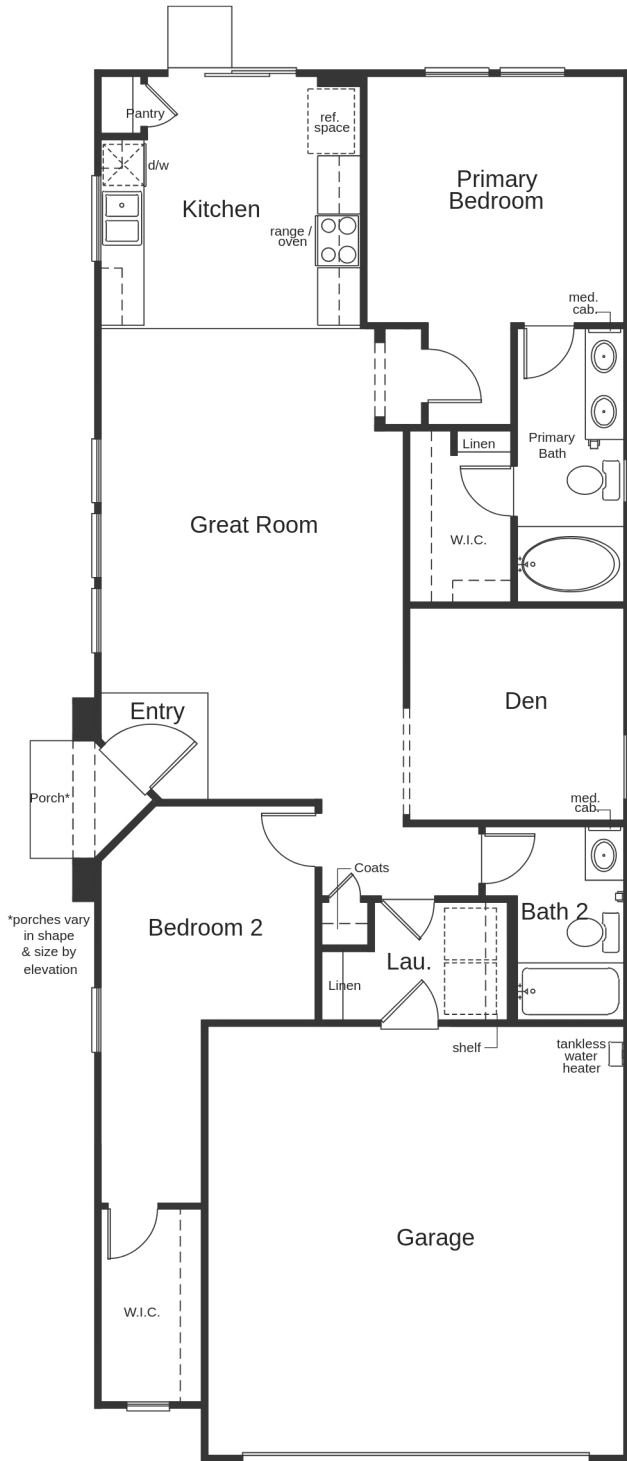

PLAN PLAN 1203 (1,203 SQ. FT. | 1 FLOORS | 2-3 BEDS | 2 BATH | 2-CAR GARAGE )

## Elevation A