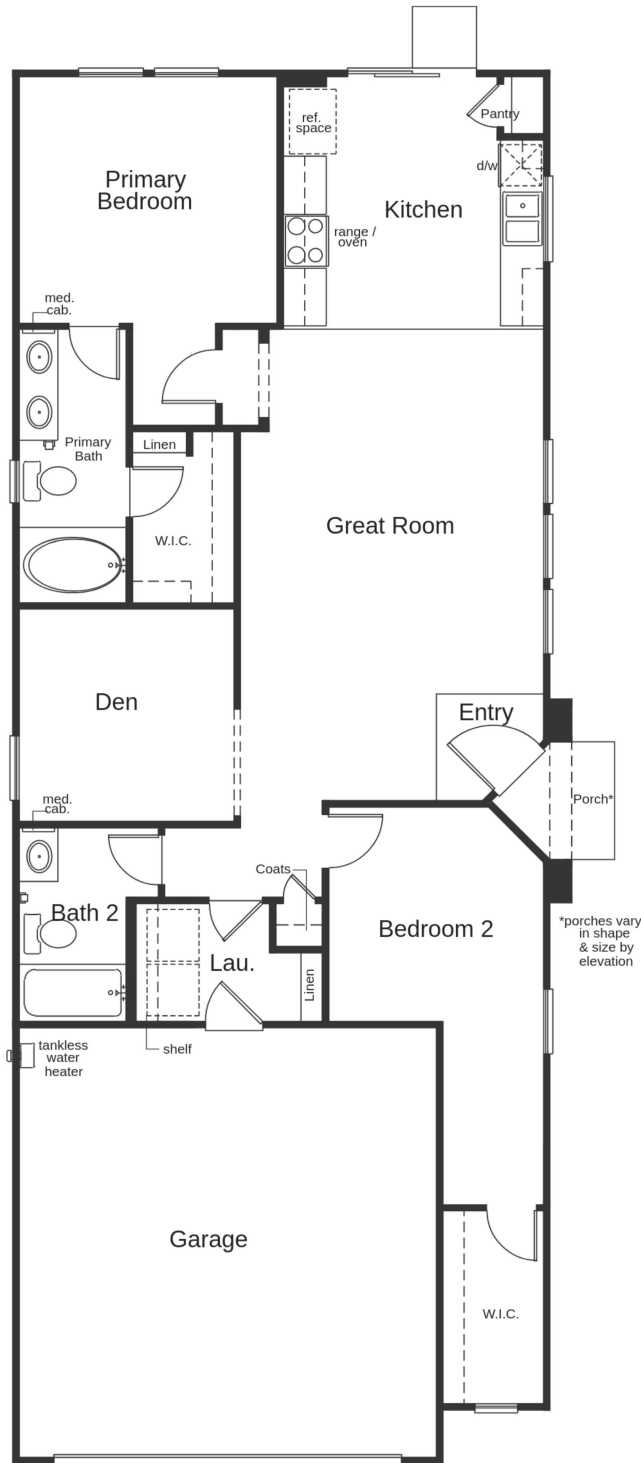

PLAN PLAN 1203 (1,203 SQ. FT. | 1 FLOORS | 2-3 BEDS | 2 BATH | 2-CAR GARAGE)

Elevation A