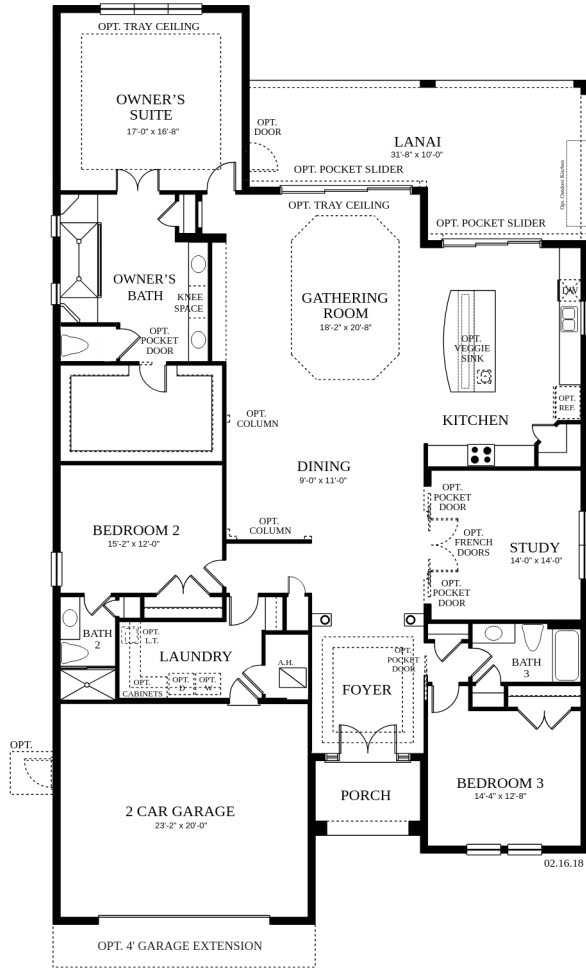

PLAN PALLAZIO (2,929 SQ. FT. | 1 FLOORS | 3 BEDS | 3 BATH | 2-CAR GARAGE)

PLAN PALLAZIO (2,929 SQ. FT. | 1 FLOORS | 3 BEDS | 3 BATH | 2-CAR GARAGE)

Elevation A