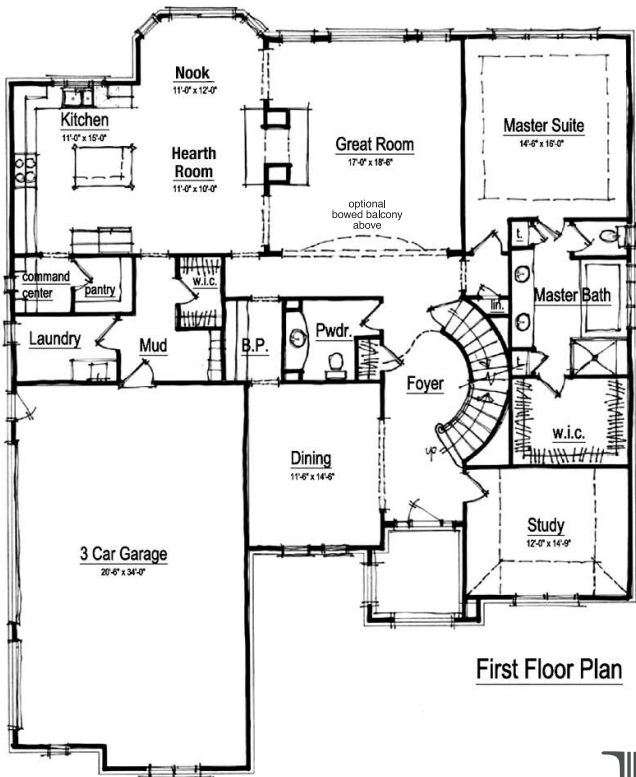

The Oxford

3,308 sq. ft.

Elevation C

First Floor Plan

Second Floor Plan

248-656-6600

www.DMhomesinc.com

The Oxford

3,308 sq. ft.

Elevation A

DM

HOMES

248-656-6600

www.DMhomesinc.com