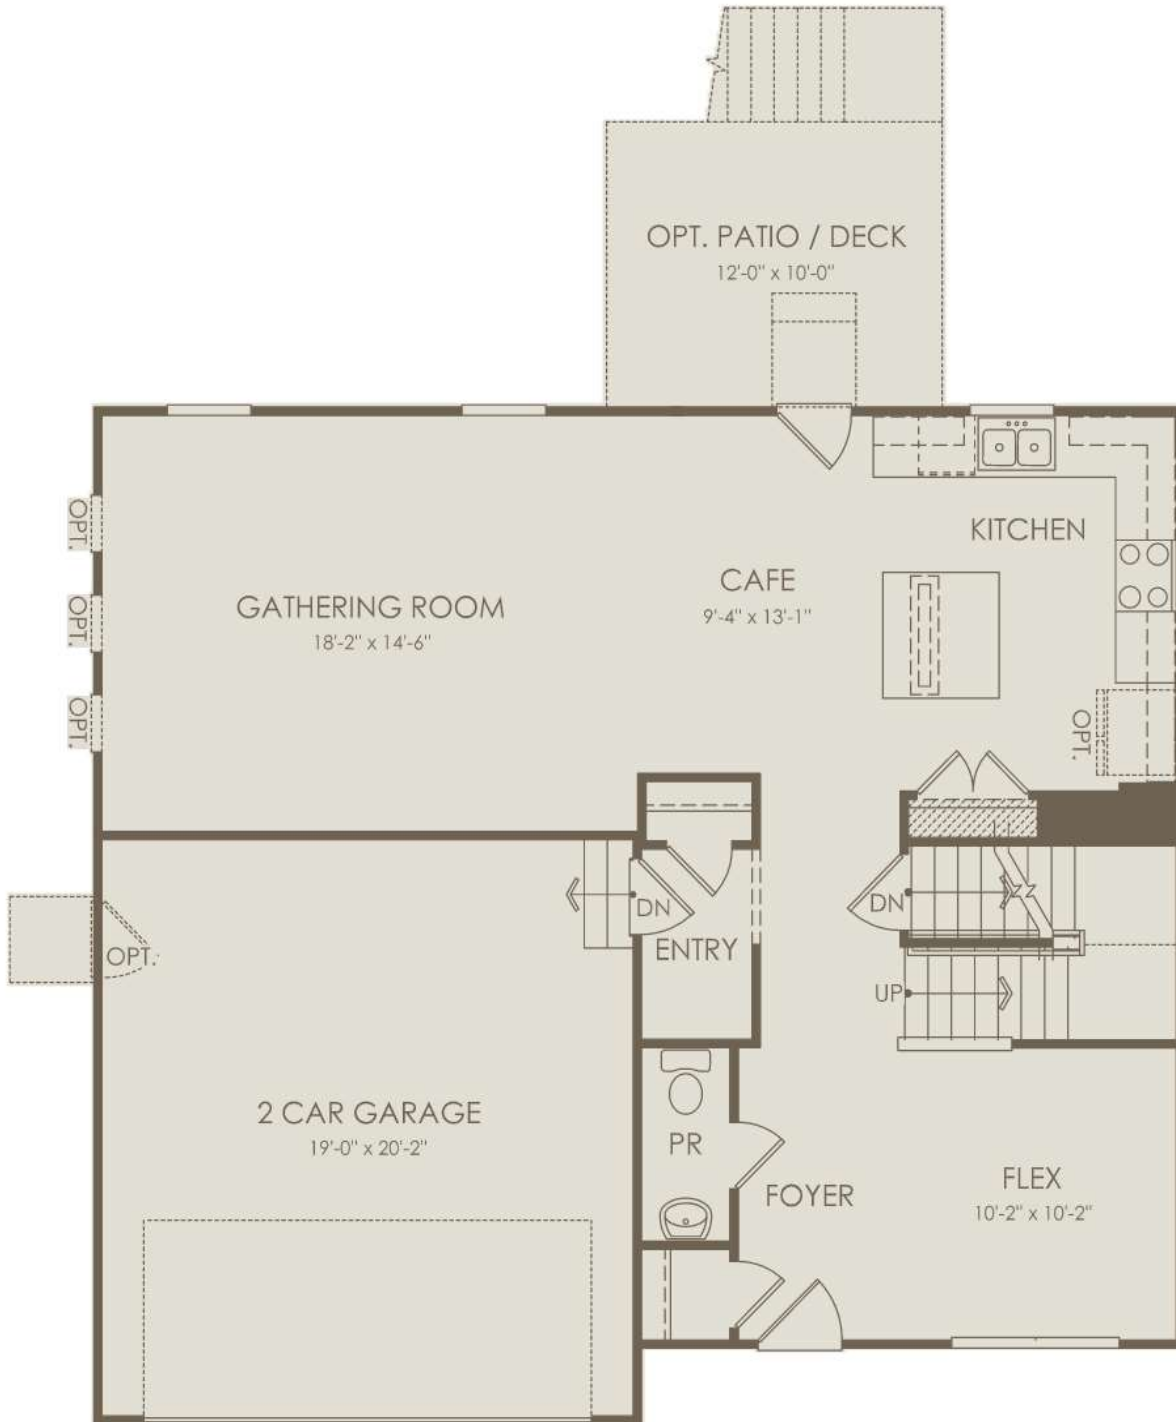

Floor 1

Options not selected include : Garage Extension, Sunroom, Sliding Glass Door at Cafe, Door at Flex, Gathering Room Extension, Traditional Fireplace at Gathering Room, Shower at Bath 2, Owner's Bath 1, Owner's Bath 5

For this application, the company does not warrant or assume any legal liability or responsibility for the accuracy, completeness, or usefulness of any information, apparatus, product, or process disclosed. Base floor plan subject to change based on elevation selected.

Floor 2

Options not selected include : Garage Extension, Sunroom, Sliding Glass Door at Cafe, Door at Flex, Gathering Room Extension, Traditional Fireplace at Gathering Room, Shower at Bath 2, Owner's Bath 1, Owner's Bath 5