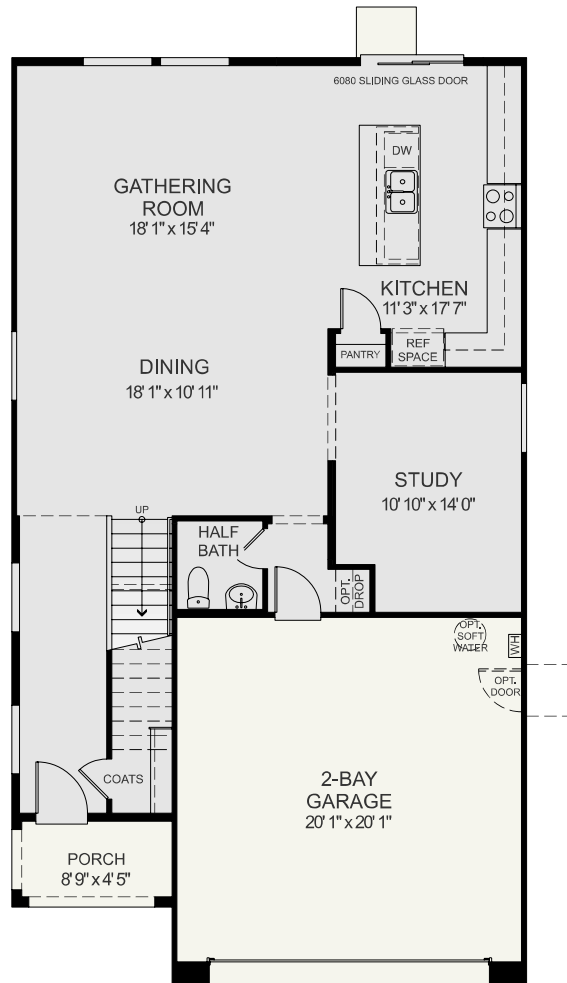

Magnolia R

3 to 5 Bedrooms | 2.5 to 3 Baths | 2,451 Sq. Ft.

FIRST FLOOR

Disclaimer: Please note this floor plan is for marketing purposes and is to be used as a guide only. Changes may be made during the development process and dimensions, fixtures, fittings, finishes and specifications are subject to change without notice. Window placement, balcony configuration, wardrobe sizes and living areas may vary slightly within each plan type. Please refer to contract drawings for more accurate information on a particular property.

Magnolia R

3 to 5 Bedrooms | 2.5 to 3 Baths | 2,451 Sq. Ft.

SECOND FLOOR

Disclaimer: Please note this floor plan is for marketing purposes and is to be used as a guide only. Changes may be made during the development process and dimensions, fixtures, fittings, finishes and specifications are subject to change without notice. Window placement, balcony configuration, wardrobe sizes and living areas may vary slightly within each plan type. Please refer to contract drawings for more accurate information on a particular property.