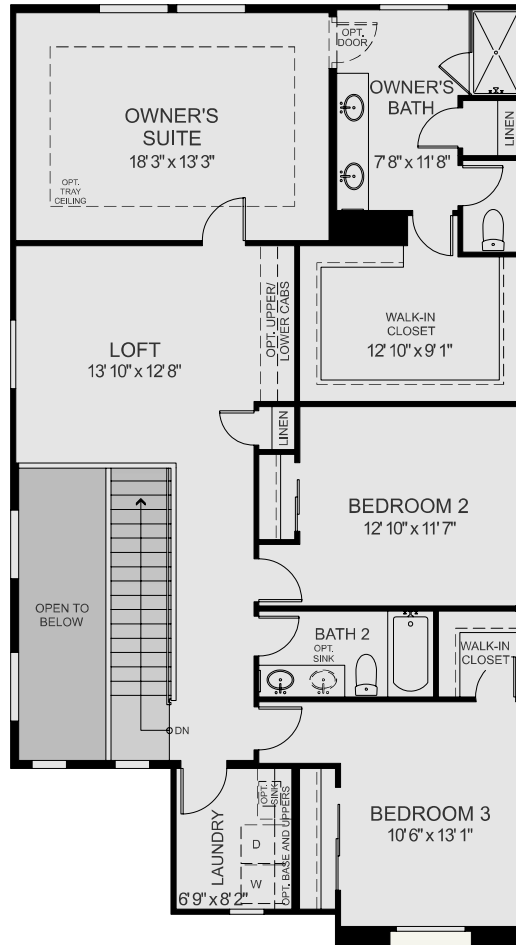

Magnolia R

3 to 5 Bedrooms | 2.5 to 3 Baths | 2,451 Sq. Ft.

FIRST FLOOR

Disclaimer: Please note this floor plan is for marketing purposes and is to be used as a guide only. Changes may be made during the development process and dimensions, fixtures, fittings, finishes and specifications are subject to change without notice. Window placement, balcony configuration, wardrobe sizes and living areas may vary slightly within each plan type. Please refer to contract drawings for more accurate information on a particular property.

Magnolia R

3 to 5 Bedrooms | 2.5 to 3 Baths | 2,451 Sq. Ft.

SECOND FLOOR

Disclaimer: Please note this floor plan is for marketing purposes and is to be used as a guide only. Changes may be made during the development process and dimensions, fixtures, fittings, finishes and specifications are subject to change without notice. Window placement, balcony configuration, wardrobe sizes and living areas may vary slightly within each plan type. Please refer to contract drawings for more accurate information on a particular property.