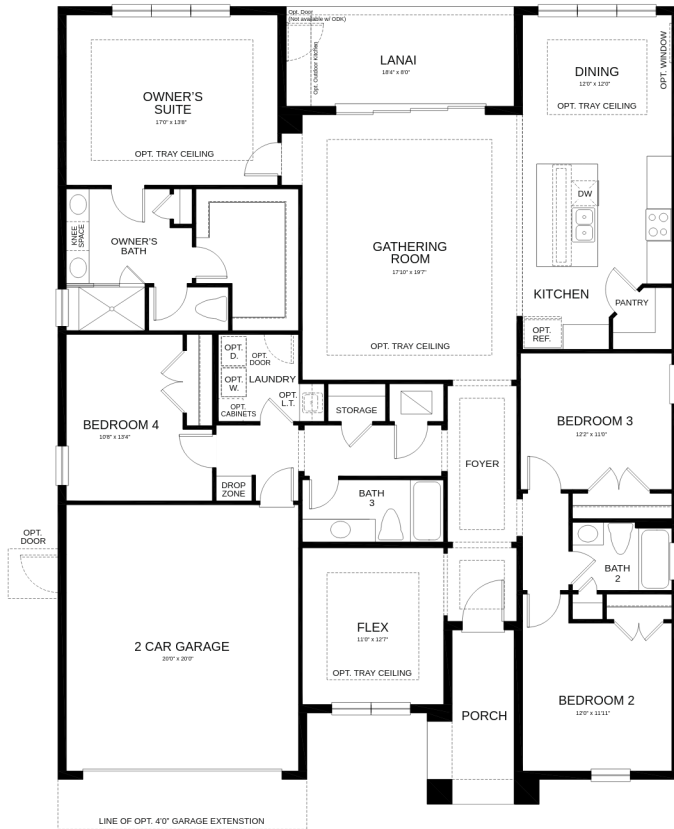

PLAN LETIZIA (2,393 SQ. FT. | 1 FLOORS | 4 BEDS | 3 BATH | 2-CAR GARAGE)

PLAN LETIZIA (2,393 SQ. FT. | 1 FLOORS | 4 BEDS | 3 BATH | 2-CAR GARAGE)

Elevation A