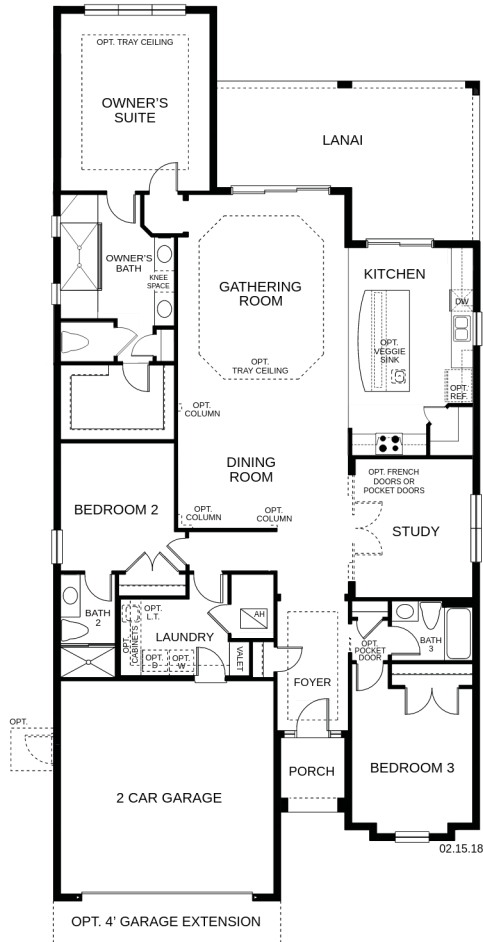

**PLAN LAZIO** (2,275 SQ. FT. | 1 FLOORS | 3 BEDS | 3 BATH | 2-CAR GARAGE )

PLAN LAZIO (2,275 SQ. FT. | 1 FLOORS | 3 BEDS | 3 BATH | 2-CAR GARAGE )

## Elevation A