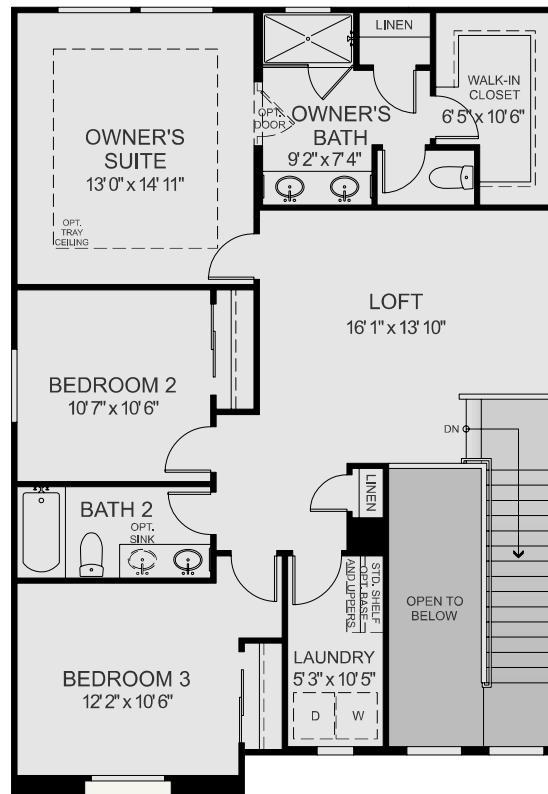

Juniper

3 to 5 Bedrooms | 2.5 to 3 Baths | 2,080 Sq. Ft.

FIRST FLOOR

Disclaimer: Please note this floor plan is for marketing purposes and is to be used as a guide only. Changes may be made during the development process and dimensions, fixtures, fittings, finishes and specifications are subject to change without notice. Window placement, balcony configuration, wardrobe sizes and living areas may vary slightly within each plan type. Please refer to contract drawings for more accurate information on a particular property.

Juniper

3 to 5 Bedrooms | 2.5 to 3 Baths | 2,080 Sq. Ft.

SECOND FLOOR

Disclaimer: Please note this floor plan is for marketing purposes and is to be used as a guide only. Changes may be made during the development process and dimensions, fixtures, fittings, finishes and specifications are subject to change without notice. Window placement, balcony configuration, wardrobe sizes and living areas may vary slightly within each plan type. Please refer to contract drawings for more accurate information on a particular property.