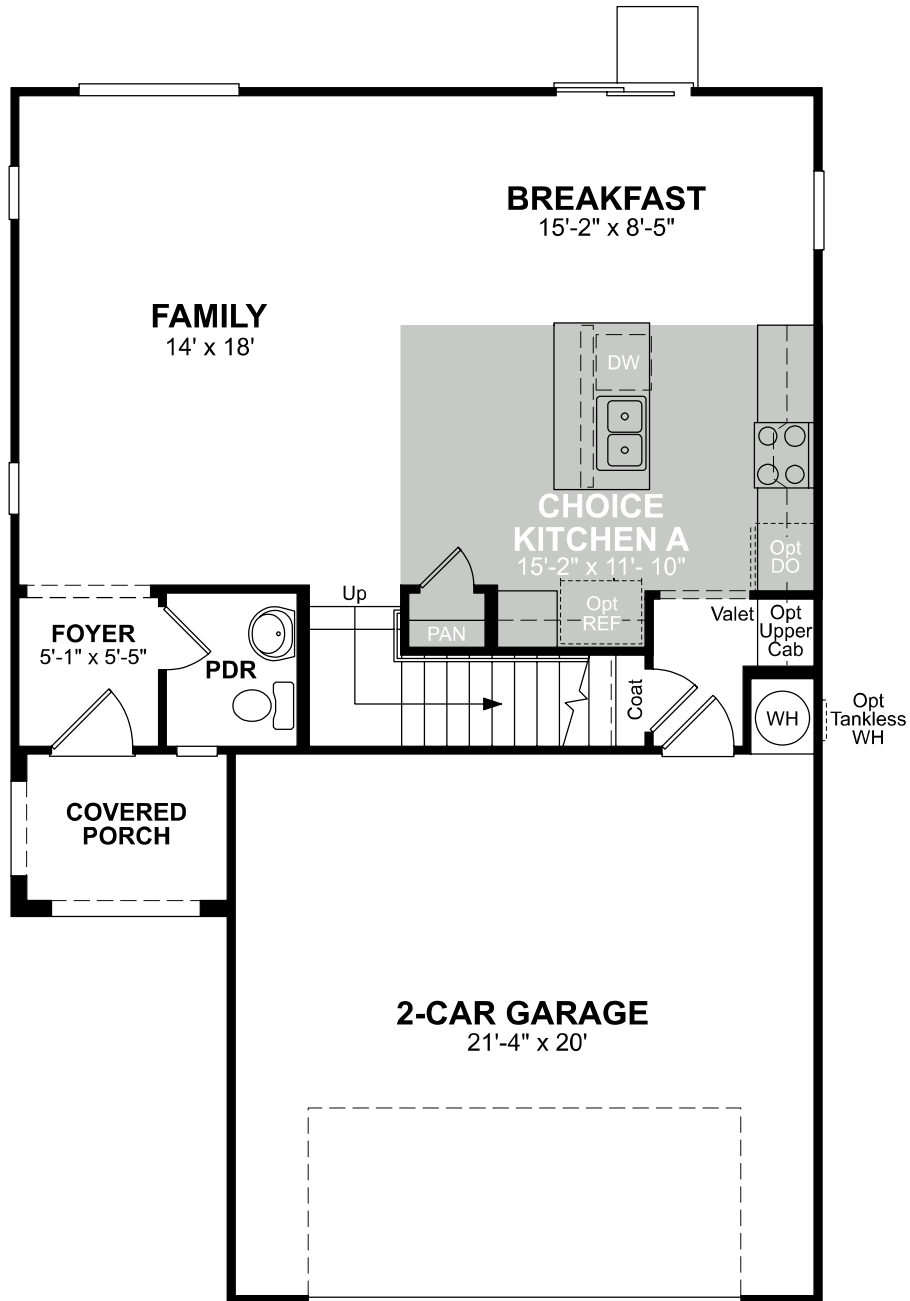

Juniper-E651-Delta 1

Due to our consistent efforts to improve our homes, Beazer reserves the right to make changes without notice or obligation to plans, elevations and pricing. Illustrations and specifications are believed correct at time of publication, and are not intended to create any warranty or contract rights. All dimensions are approximate. Details shown may vary depending on the elevation and options chosen. All plans are the property of Beazer Homes. Consult your New Home Counselor for details. Copyright 2016 Beazer Homes. 113351

Jupiter EC51 Delta 1