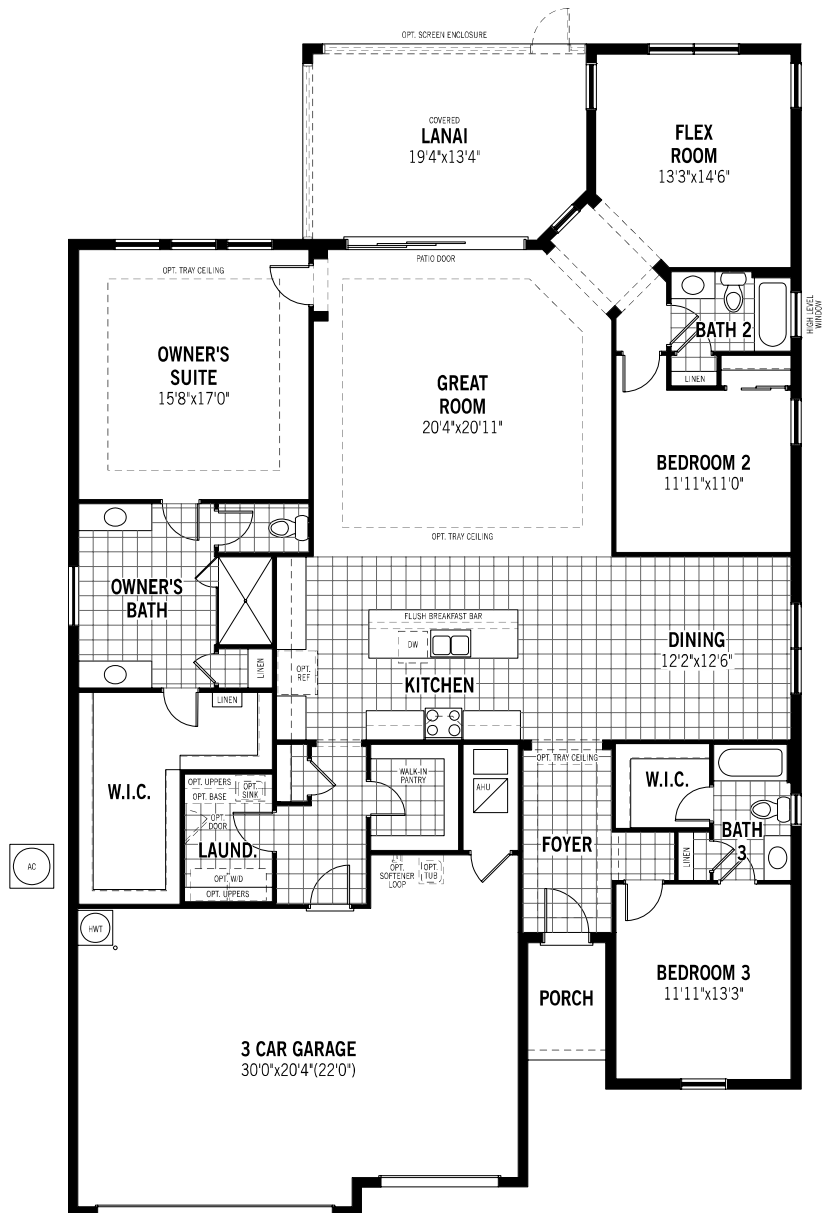

Jubilee II - First Floor

Unselected Options:

Study in Lieu of Flex Room, Stop & Drop, Extended Covered Lanai , Bath 3 Shower in Lieu of Tub, Bath 2 Shower in Lieu of Tub, Owner's Bath Oasis

Printed on 8/19/21.

Plans and elevations are artist's renderings and may contain options which are not standard on all models. Mattamy Homes reserves the right to make changes to these floorplans, specifications, dimensions and elevations without prior notice. Stated dimensions and square footage are approximate and should not be used as representation of the home's precise or actual size. Square footage of single family homes is generally based upon ANSI Z765-2003 but may vary from time to time and without notice. Square footage of multi-family homes are generally based upon ANSI BOMA Z65.1-1996 but may vary from time to time and without notice.