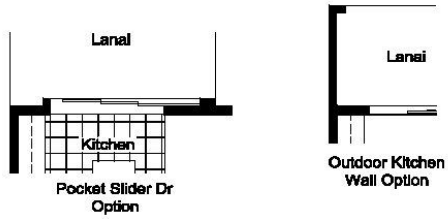

33-2143 Honor

Upper Floor ELEVATION C1