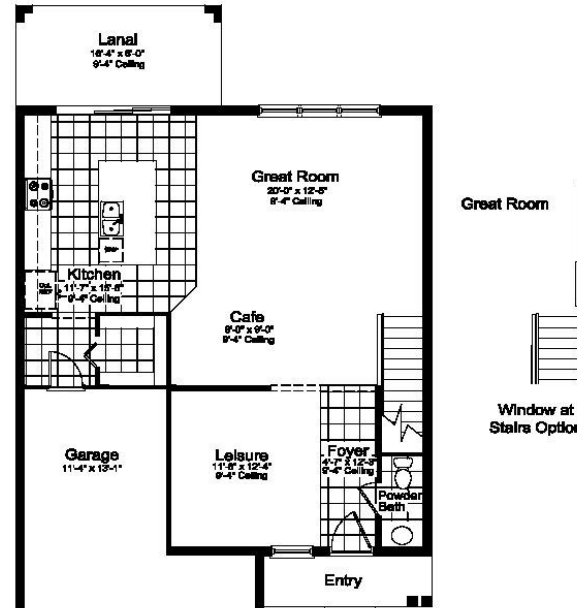

33-2143 Honor

Upper Floor ELEVATION C1