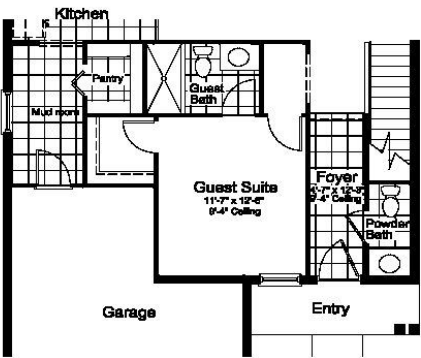

Guest Suite w/ Mud Room Option