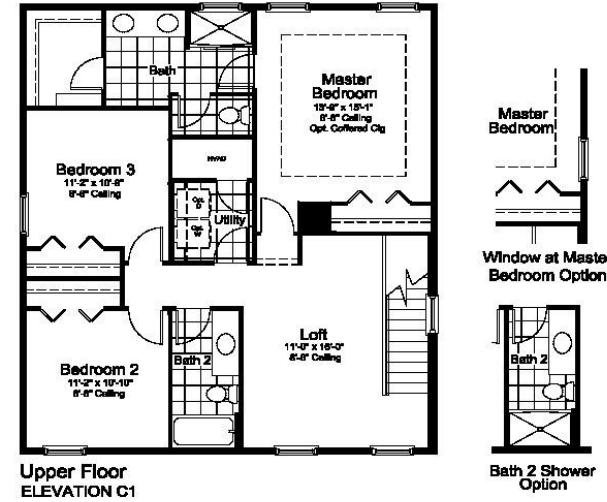

33-2143 Honor

Upper Floor ELEVATION C1