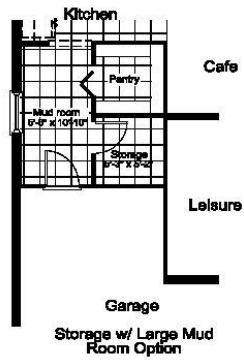

33-2143 Honor

Upper Floor ELEVATION C1