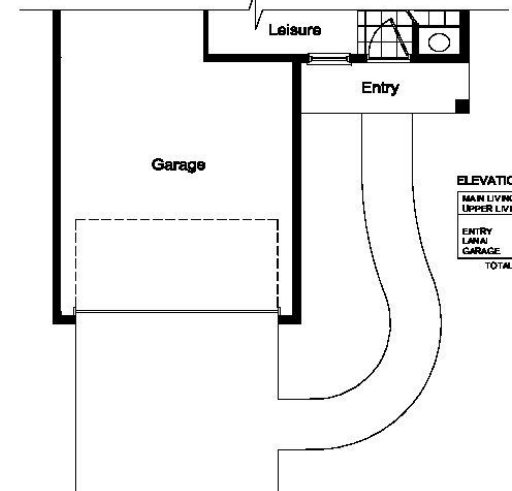

Guest Suite w/ Mud Room Option