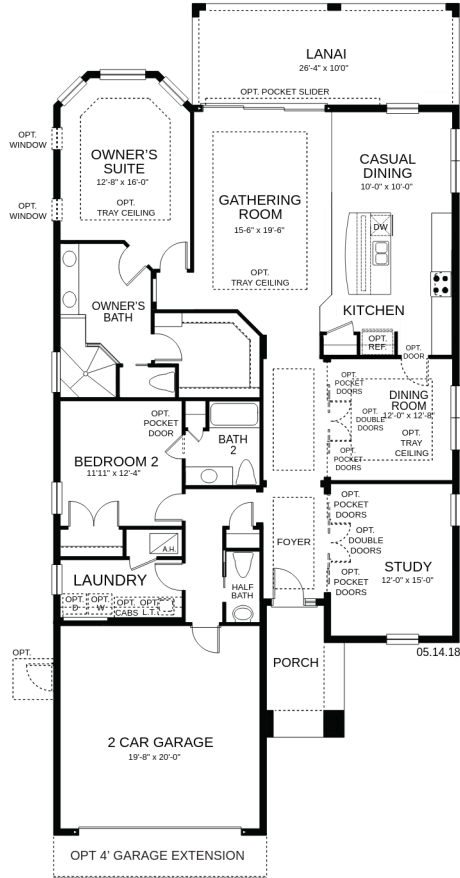

PLAN FARNESE (2,100 SQ. FT. | 1 FLOORS | 2 BEDS | 2.5 BATH | 2-CAR GARAGE)

PLAN FARNESE (2,100 SQ. FT. | 1 FLOORS | 2 BEDS | 2.5 BATH | 2-CAR GARAGE)

Elevation A