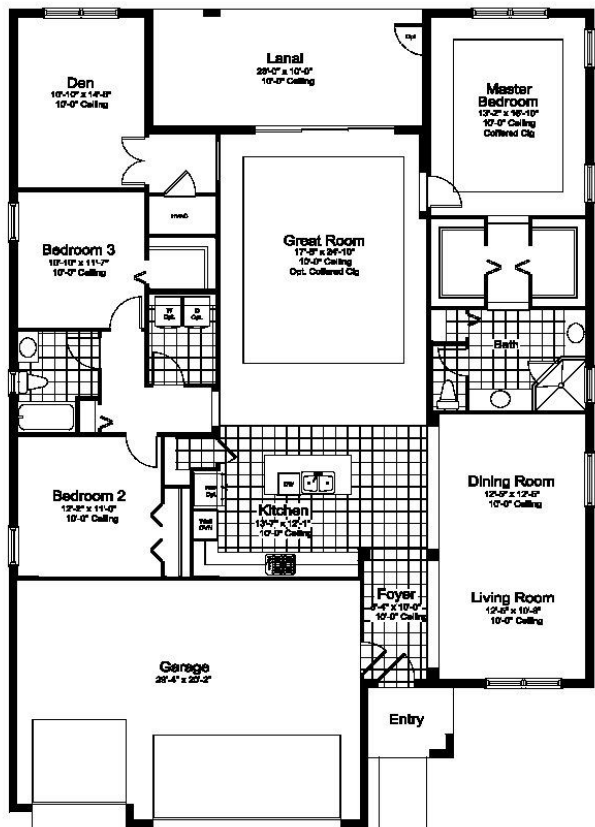

INDIGO ONLY

50-2395 Daybreak