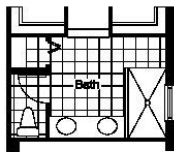

Optional Master Bath Door

Master Bath Walk-In Shower Option