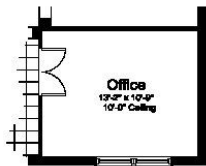

Master Bath Walk-In Shower Option