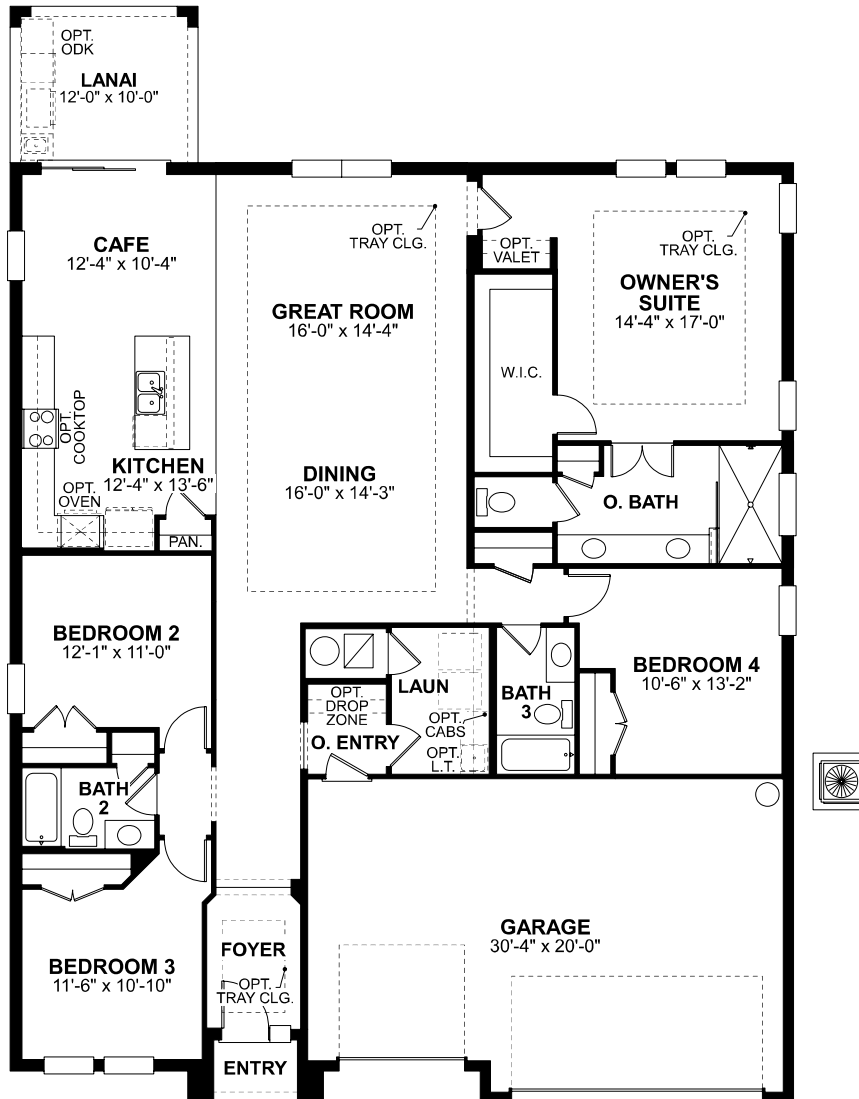

Crystal

2309 Sq. Ft. • 4 Bedrooms • 3 Full Baths • 3-Car Garage

Elevation B Tuscan

Welcome to Better

Because we are constantly improving our product, we reserve the right to revise, change, and/or substitute product features, dimensions, specifications, architectural details and designs without notice. This brochure is for illustration purposes only and is not part of a legal contract. Prices are subject to change without notice. Room dimensions are approximate and calculated from inside of partition. Printed August 20, 2021

Crystal

2309 Sq. Ft. • 4 Bedrooms • 3 Full Baths • 3-Car Garage

First Floor

M/I HOMES

Welcome to Better

Because we are constantly improving our product, we reserve the right to revise, change, and/or substitute product features, dimensions, specifications, architectural details and designs without notice. This brochure is for illustration purposes only and is not part of a legal contract. Prices are subject to change without notice. Room dimensions are approximate and calculated from inside of partition. Printed August 20, 2021