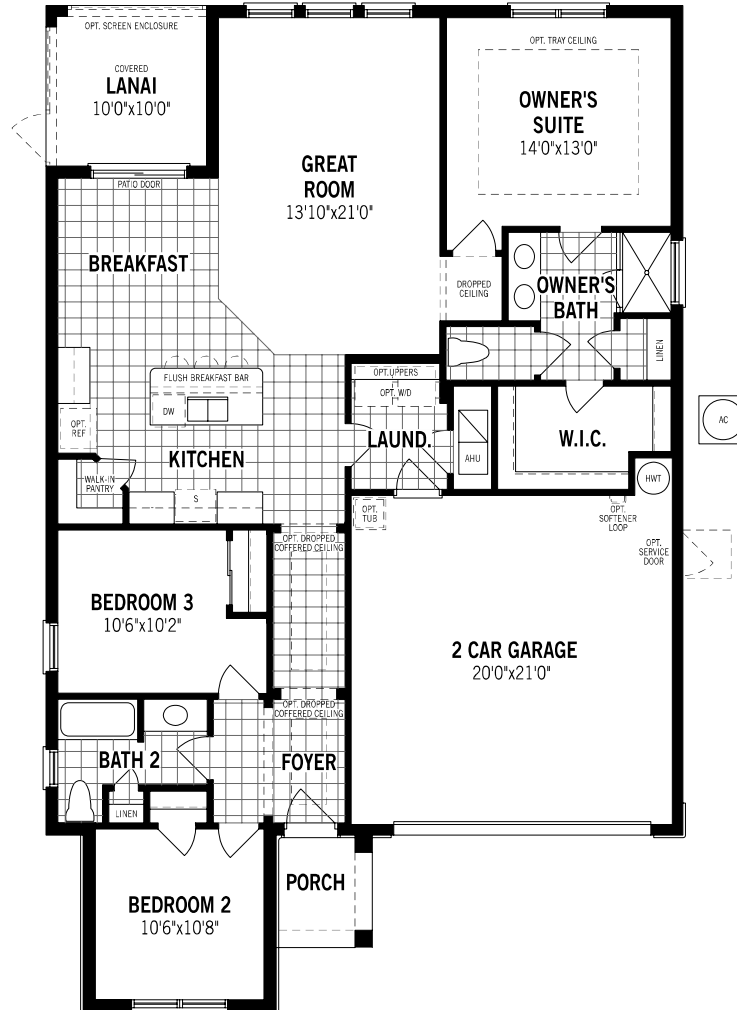

Boardwalk II - First Floor

Unselected Options:

Larger Lanai, Bath 2 Shower in Lieu of Tub, Owner's Bath Oasis, Study in Lieu of Bedroom 3, Walk-in Shower

Printed on 8/19/21

Plans and elevations are artist's renderings and may contain options which are not standard on all models. Mattamy Homes reserves the right to make changes to these floorplans, specifications, dimensions and elevations without prior notice. Stated dimensions and square footage are approximate and should not be used as representation of the home's precise or actual size. Square footage of single family homes is generally based upon ANSI Z765-2003 but may vary from time to time and without notice. Square footage of multi-family homes are generally based upon ANSI BOMA Z65.1-1996 but may vary from time to time and without notice.

Boardwalk II

Elevation Spanish

Elevation Tuscan

Elevation West Indies

Printed on 8/19/21

Plans and elevations are artist's renderings and may contain options which are not standard on all models. Mattamy Homes reserves the right to make changes to these floorplans, specifications, dimensions and elevations without prior notice. Stated dimensions and square footage are approximate and should not be used as representation of the home's precise or actual size. Square footage of single family homes is generally based upon ANSI Z765-2003 but may vary from time to time and without notice. Square footage of multi-family homes are generally based upon ANSI BOMA Z65.1-1996 but may vary from time to time and without notice.