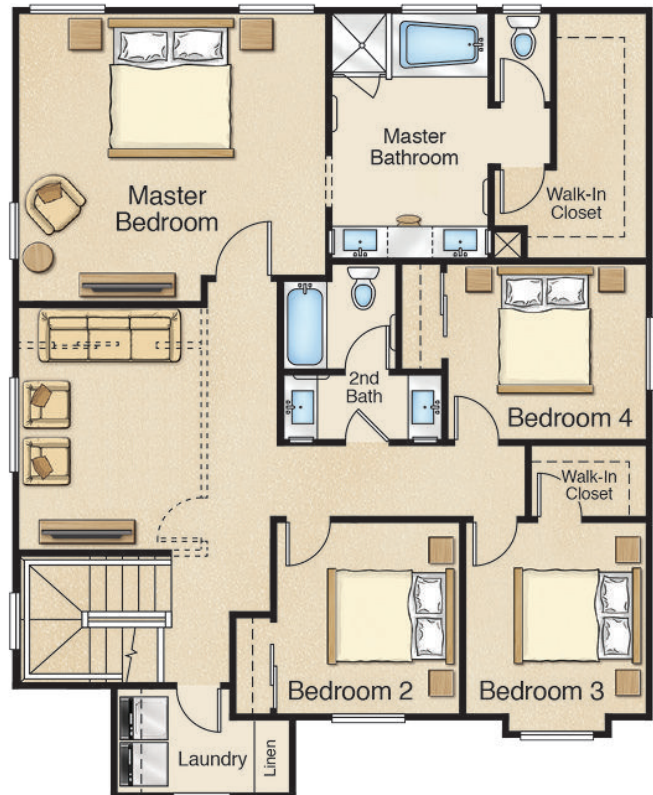

RESIDENCE 2275
4 BEDROOM, 2.5 BATH,
LOFT OR OPTIONAL RETREAT/
BEDROOM 5

BLUE RIDGE

by Harmony Homes

1ST FLOOR

2ND FLOOR

**HARMONY
HOMES**

FEELS LIKE HOME

702-570-7240