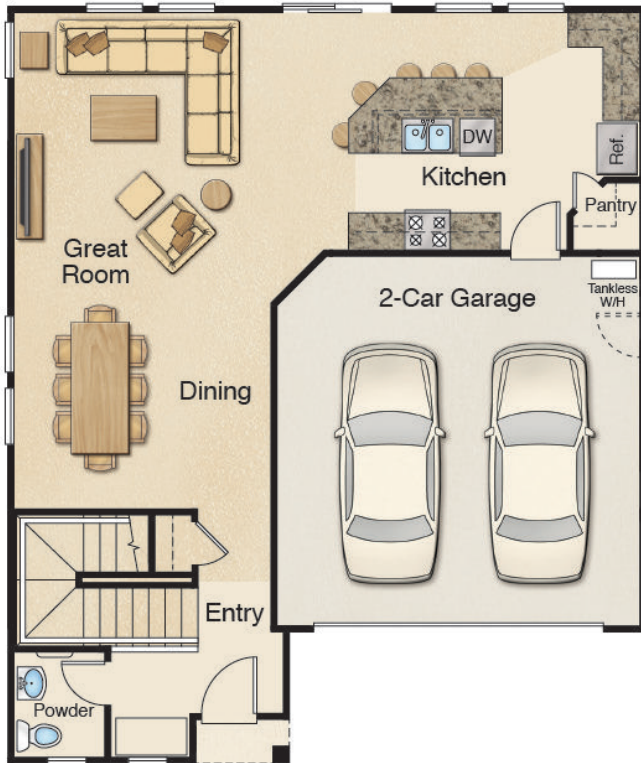

RESIDENCE 2275
4 BEDROOM, 2.5 BATH,
LOFT OR OPTIONAL RETREAT/
BEDROOM 5

BLUE RIDGE

by Harmony Homes

1ST FLOOR

2ND FLOOR

**HARMONY
HOMES**

FEELS LIKE HOME

702-570-7240