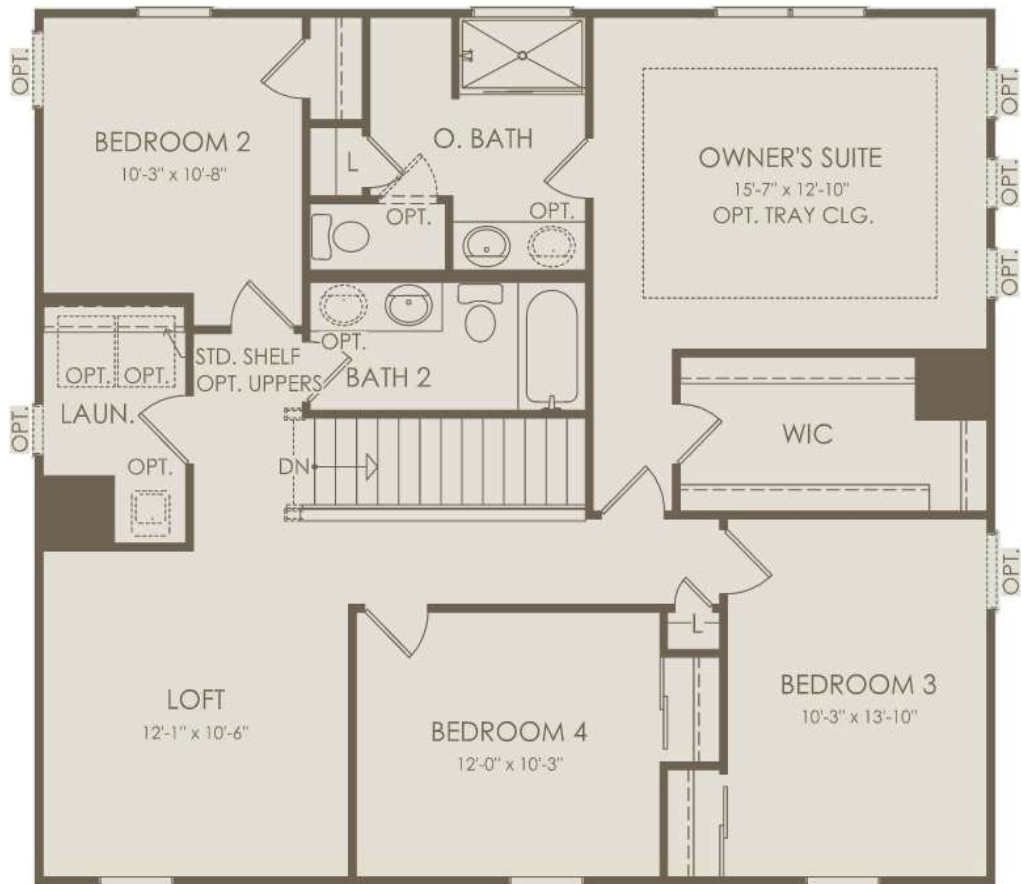

Floor 1

Options not selected include : Sunroom, Butler Pantry at Cafe, Sliding Glass Door at Cafe, Boot Bench or Lockers at Entry, Door at Flex, Gathering Room Extension, Traditional Fireplace at Gathering Room, Bedroom 5, Owner's Bath 1, Owner's Bath 3, Owner's Bath 5

For this application, the company does not warrant or assume any legal liability or responsibility for the accuracy, completeness, or usefulness of any information, apparatus, product, or process disclosed. Base floor plan subject to change based on elevation selected.

Floor 2

Options not selected include : Sunroom, Butler Pantry at Cafe, Sliding Glass Door at Cafe, Boot Bench or Lockers at Entry, Door at Flex, Gathering Room Extension, Traditional Fireplace at Gathering Room, Bedroom 5, Owner's Bath 1, Owner's Bath 3, Owner's Bath 5