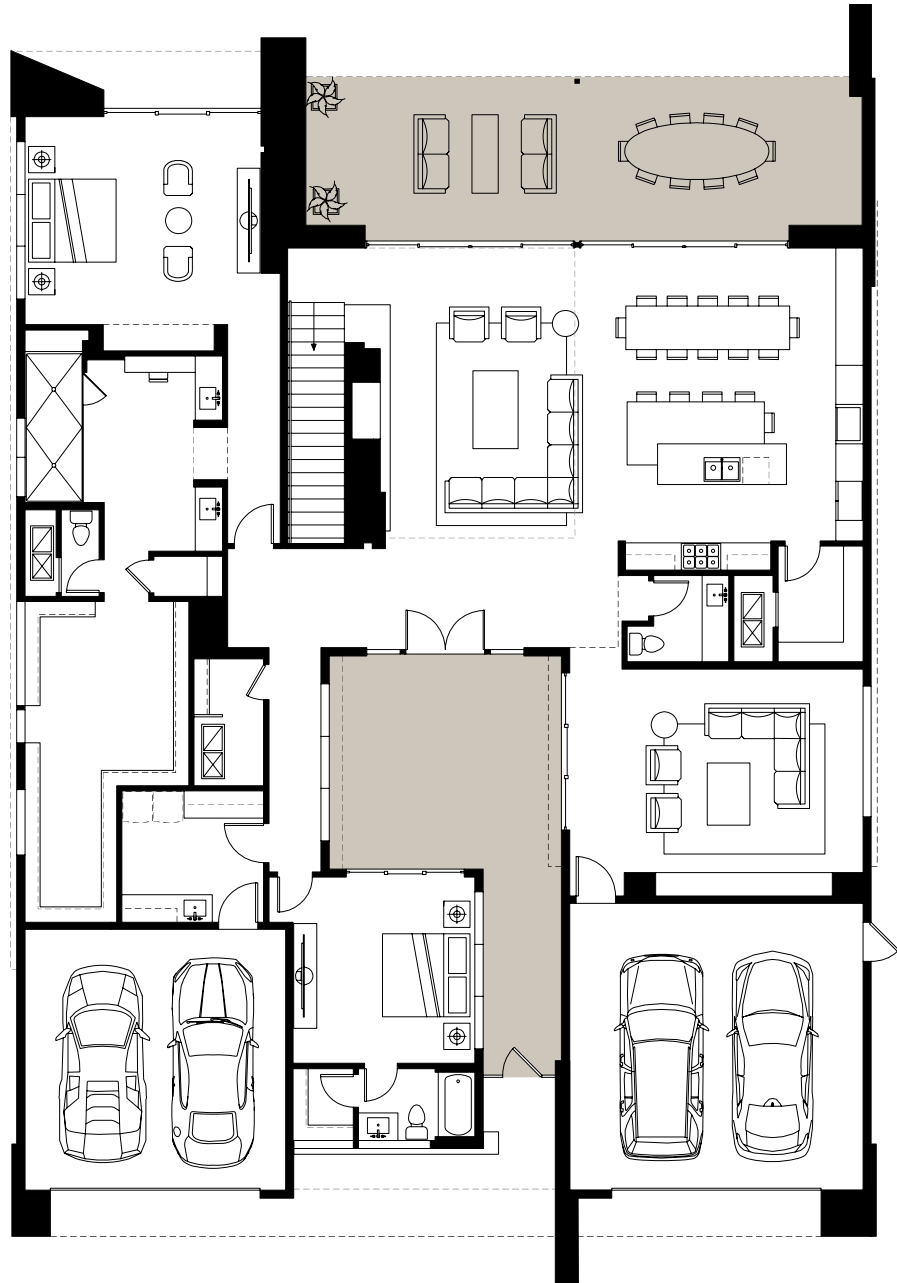

Apex at Obsidian

First Floor

5 Bedrooms

5 Full Bathrooms | 1 Half Bathroom

5,750 Square Feet

No Options Selected

Apex at Obsidian

Second Floor

5 Bedrooms

5 Full Bathrooms | 1 Half Bathroom

5,750 Square Feet

No Options Selected

These renderings are intended for illustrative purposes only. Images are copyrighted and may not be distributed, modified or reproduced without prior written permission. Information is provided "as is", without warranty, either express or implied, including, but not limited to, the implied warranties of merchantability, fitness for a particular purpose, or non-infringement. Access and use of the images and affiliated products or links are subject to all applicable laws relating to the use of web-based information, copyrighted materials and intellectual property. Site plans, floorplans, community maps, photos and/or computer-generated renderings have been provided for illustrative purposes, are conceptual in nature, and are merely an artist's rendition of actual products intended for example only. These renderings may not accurately represent the condition, size or design of the actual items being represented. Revision: 7/8/2021

Apex at Obsidian

5 Bedrooms
5 Full Bathrooms | 1 Half Bathroom
5,750 Square Feet

Elevation A

Elevation B

Elevation C