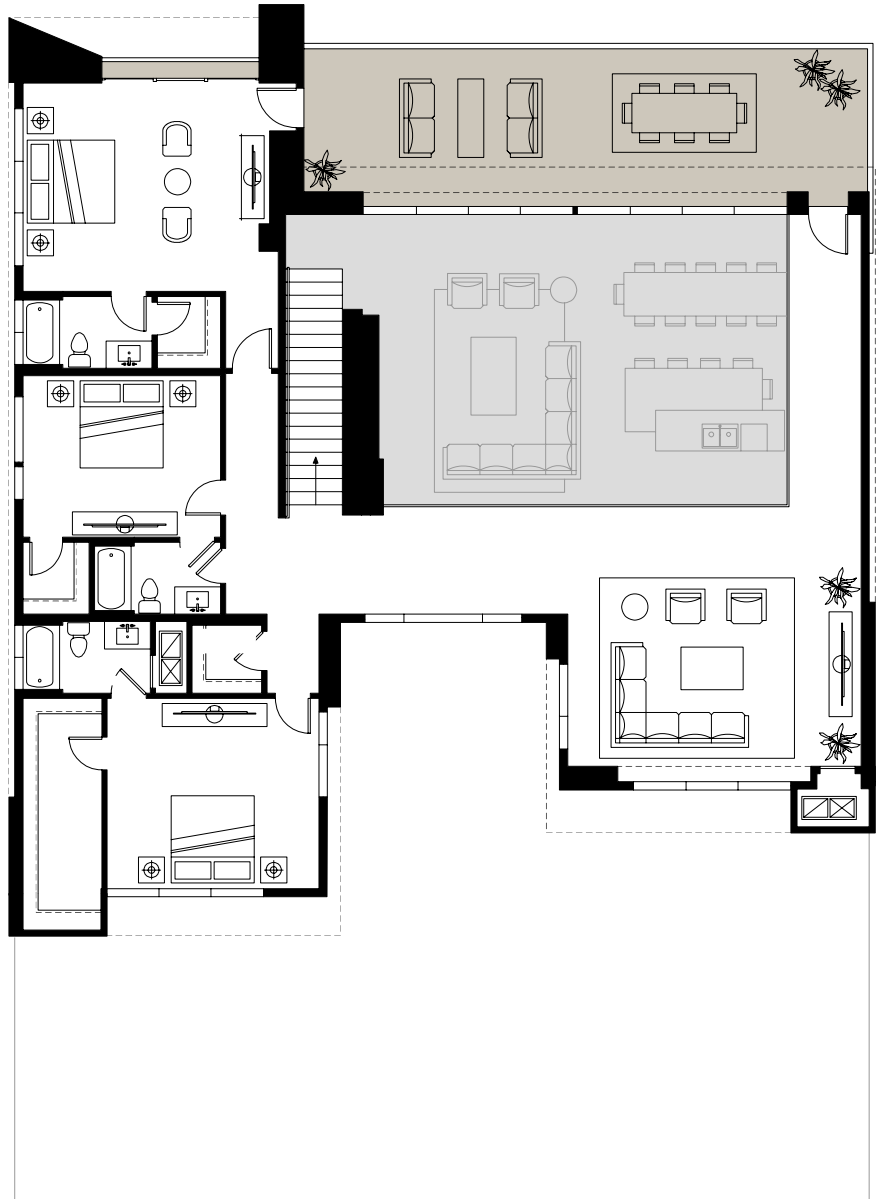

Apex at Obsidian

First Floor

5 Bedrooms

5 Full Bathrooms | 1 Half Bathroom

5,750 Square Feet

No Options Selected

Apex at Obsidian

Second Floor

5 Bedrooms

5 Full Bathrooms | 1 Half Bathroom

5,750 Square Feet

No Options Selected

These renderings are intended for illustrative purposes only. Images are copyrighted and may not be distributed, modified or reproduced without prior written permission. Information is provided "as is", without warranty, either express or implied, including, but not limited to, the implied warranties of merchantability, fitness for a particular purpose, or non-infringement. Access and use of the images and affiliated products or links are subject to all applicable laws relating to the use of web-based information, copyrighted materials and intellectual property. Site plans, floorplans, community maps, photos and/or computer-generated renderings have been provided for illustrative purposes, are conceptual in nature, and are merely an artist's rendition of actual products intended for example only. These renderings may not accurately represent the condition, size or design of the actual items being represented. Revision: 7/8/2021

Apex at Obsidian

5 Bedrooms
5 Full Bathrooms | 1 Half Bathroom
5,750 Square Feet

Elevation A

Elevation B

Elevation C