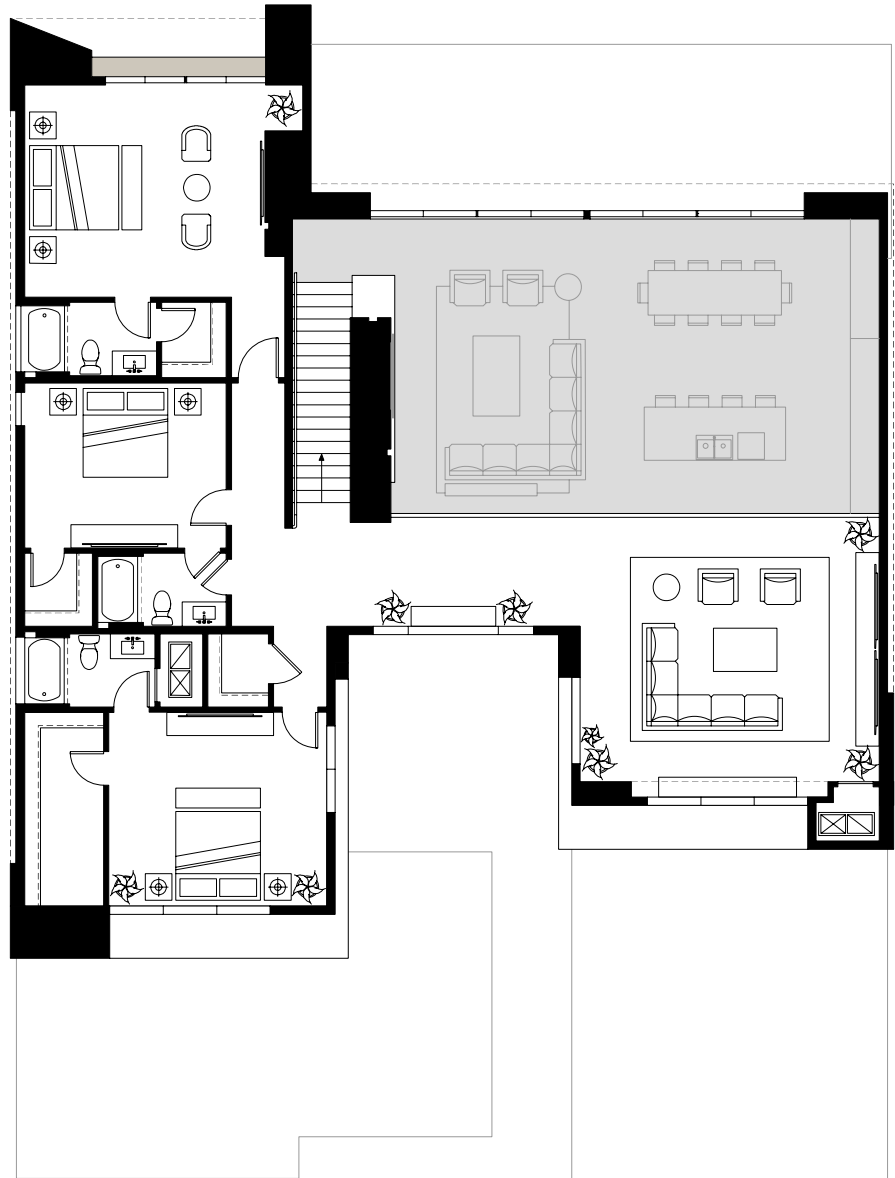

Apex at Caliza

First Floor

5 Bedrooms

5 Full Bathrooms | 1 Half Bathroom

5,610 Square Feet

No Options Selected

Apex at Caliza

Second Floor

5 Bedrooms

5 Full Bathrooms | 1 Half Bathroom

5,610 Square Feet

No Options Selected

These renderings are intended for illustrative purposes only. Images are copyrighted and may not be distributed, modified or reproduced without prior written permission. Information is provided "as is", without warranty, either express or implied, including, but not limited to, the implied warranties of merchantability, fitness for a particular purpose, or non-infringement. Access and use of the images and affiliated products or links are subject to all applicable laws relating to the use of web-based information, copyrighted materials and intellectual property. Site plans, floorplans, community maps, photos and/or computer-generated renderings have been provided for illustrative purposes, are conceptual in nature, and are merely an artist's rendition of actual products intended for example only. These renderings may not accurately represent the condition, size or design of the actual items being represented. Revision: 7/8/2021