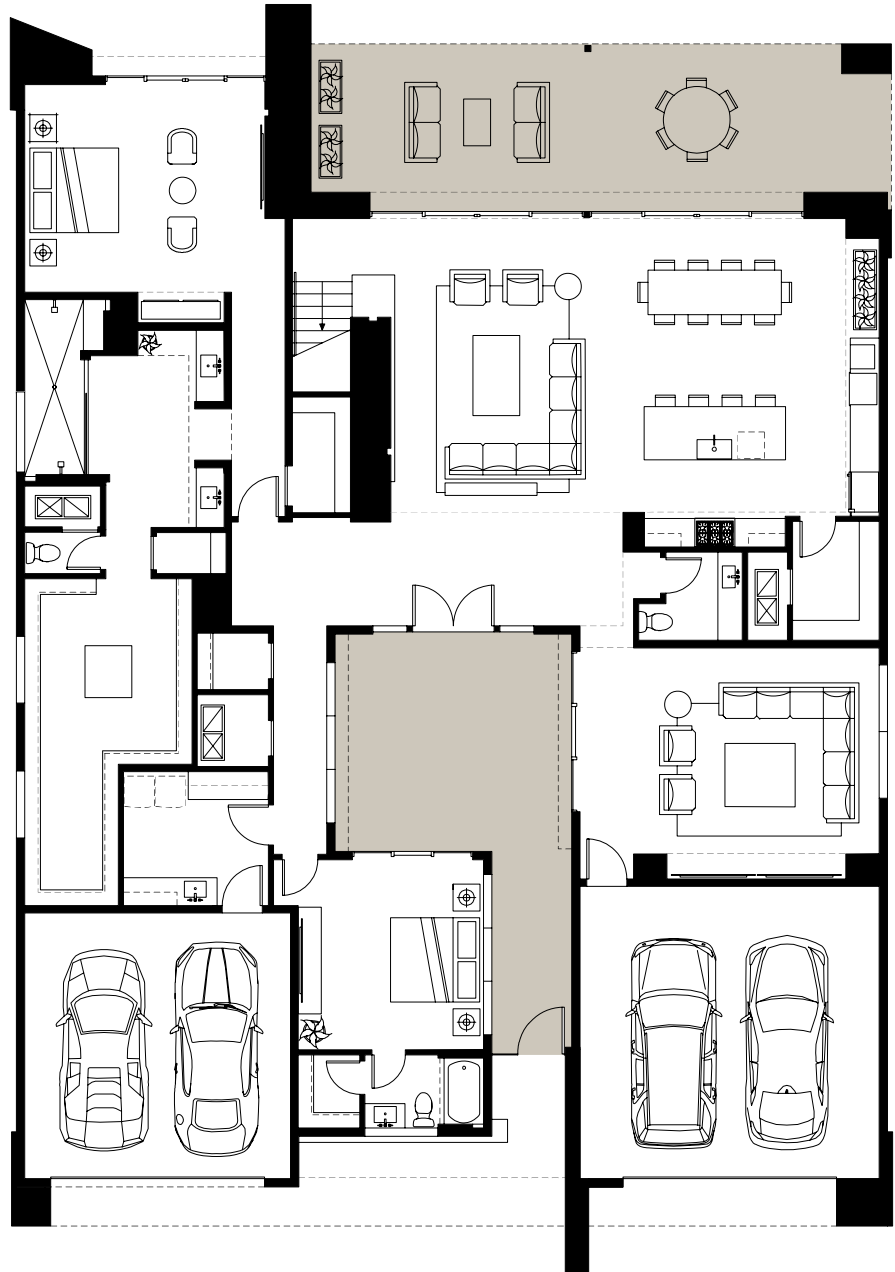

Apex at Caliza

First Floor

5 Bedrooms

5 Full Bathrooms | 1 Half Bathroom

5,610 Square Feet

No Options Selected

Apex at Caliza

Second Floor

5 Bedrooms

5 Full Bathrooms | 1 Half Bathroom

5,610 Square Feet

No Options Selected

These renderings are intended for illustrative purposes only. Images are copyrighted and may not be distributed, modified or reproduced without prior written permission. Information is provided "as is", without warranty, either express or implied, including, but not limited to, the implied warranties of merchantability, fitness for a particular purpose, or non-infringement. Access and use of the images and affiliated products or links are subject to all applicable laws relating to the use of web-based information, copyrighted materials and intellectual property. Site plans, floorplans, community maps, photos and/or computer-generated renderings have been provided for illustrative purposes, are conceptual in nature, and are merely an artist's rendition of actual products intended for example only. These renderings may not accurately represent the condition, size or design of the actual items being represented. Revision: 7/8/2021