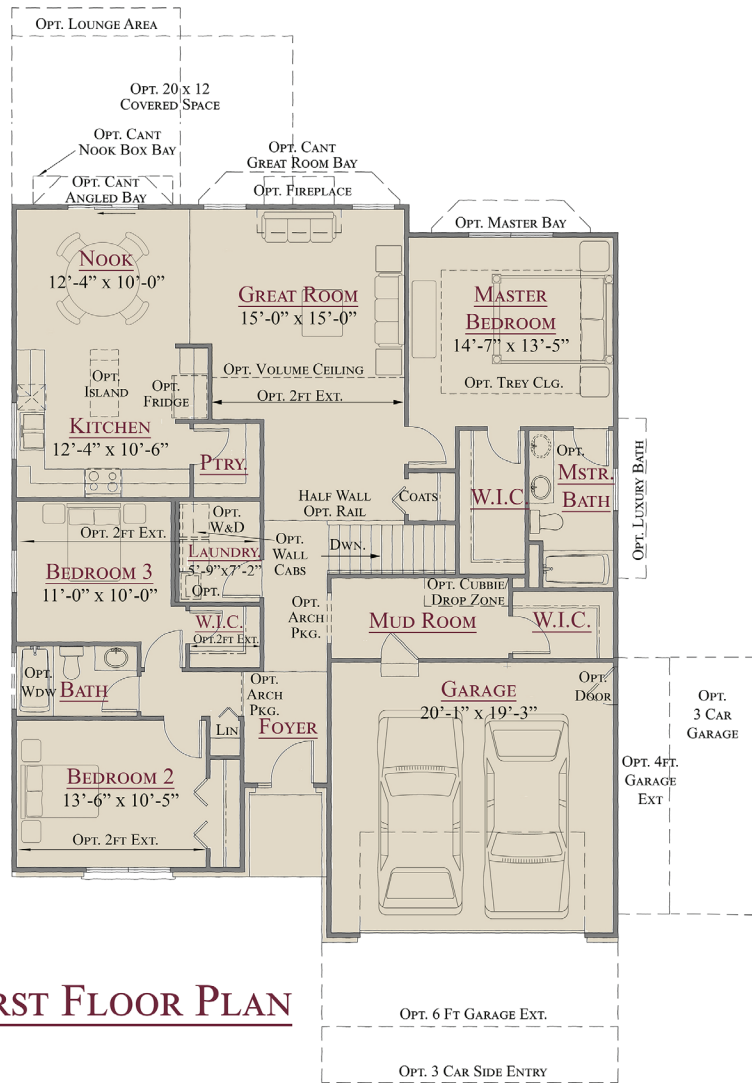

THE BROOKE

1,687-2,055 Sq. Ft. | 3 Bedrooms | 2 Baths

 **European Romantic**

 **Early American**

 **Craftsman**

 **American Traditional**

 **American Country**

THE BROOKE

1,687-2,055 Sq. Ft. | 3 Bedrooms | 2 Baths

OPT. LOUNGE AREA

OPT. DELUXE MASTER BATH

OPT. LUXURY MASTER BATH

OPT. LUXURY KITCHEN

FIRST FLOOR PLAN

This depiction represents an artist's conception of the elevation and floor plan and is not intended to be an exact representation or show specific detailing. Plans remain subject to change without notice. Drawings are not to scale. All measurements shown are approximate and not necessarily to scale. Location, size and construction of doors, windows, wall, fireplaces and any other items depicted may vary depending on elevation preference or choice of options and are subject to change without notice. Some options and elevations shown may not be available in every neighborhood; see Sales Manager for details. Due to normal construction tolerances, the room sizes shown may vary slightly. The Builder may change home design, materials, features and methods of construction without prior notice. Model homes may contain some optional features not available through the Builder.