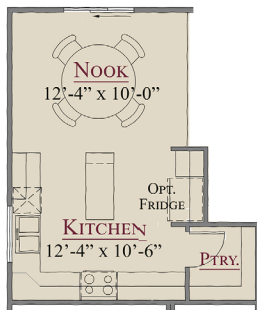

THE BROOKE

1,687-2,055 Sq. Ft. | 3 Bedrooms | 2 Baths

 **European Romantic**

 **Early American**

 **Craftsman**

 **American Traditional**

 **American Country**

THE BROOKE

1,687-2,055 Sq. Ft. | 3 Bedrooms | 2 Baths

OPT. LOUNGE AREA

OPT. DELUXE MASTER BATH

OPT. LUXURY MASTER BATH

OPT. LUXURY KITCHEN

FIRST FLOOR PLAN

This depiction represents an artist's conception of the elevation and floor plan and is not intended to be an exact representation or show specific detailing. Plans remain subject to change without notice. Drawings are not to scale. All measurements shown are approximate and not necessarily to scale. Location, size and construction of doors, windows, wall, fireplaces and any other items depicted may vary depending on elevation preference or choice of options and are subject to change without notice. Some options and elevations shown may not be available in every neighborhood; see Sales Manager for details. Due to normal construction tolerances, the room sizes shown may vary slightly. The Builder may change home design, materials, features and methods of construction without prior notice. Model homes may contain some optional features not available through the Builder.