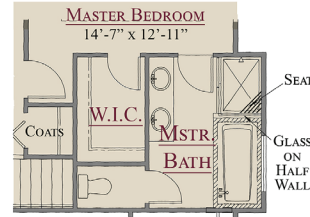

THE BROOKE

1,687-2,055 Sq. Ft. | 3 Bedrooms | 2 Baths

 **European Romantic**

 **Early American**

 **Craftsman**

 **American Traditional**

 **American Country**

THE BROOKE

1,687-2,055 Sq. Ft. | 3 Bedrooms | 2 Baths

OPT. LOUNGE AREA

OPT. DELUXE MASTER BATH

OPT. LUXURY MASTER BATH

OPT. LUXURY KITCHEN

FIRST FLOOR PLAN

This depiction represents an artist's conception of the elevation and floor plan and is not intended to be an exact representation or show specific detailing. Plans remain subject to change without notice. Drawings are not to scale. All measurements shown are approximate and not necessarily to scale. Location, size and construction of doors, windows, wall, fireplaces and any other items depicted may vary depending on elevation preference or choice of options and are subject to change without notice. Some options and elevations shown may not be available in every neighborhood; see Sales Manager for details. Due to normal construction tolerances, the room sizes shown may vary slightly. The Builder may change home design, materials, features and methods of construction without prior notice. Model homes may contain some optional features not available through the Builder.