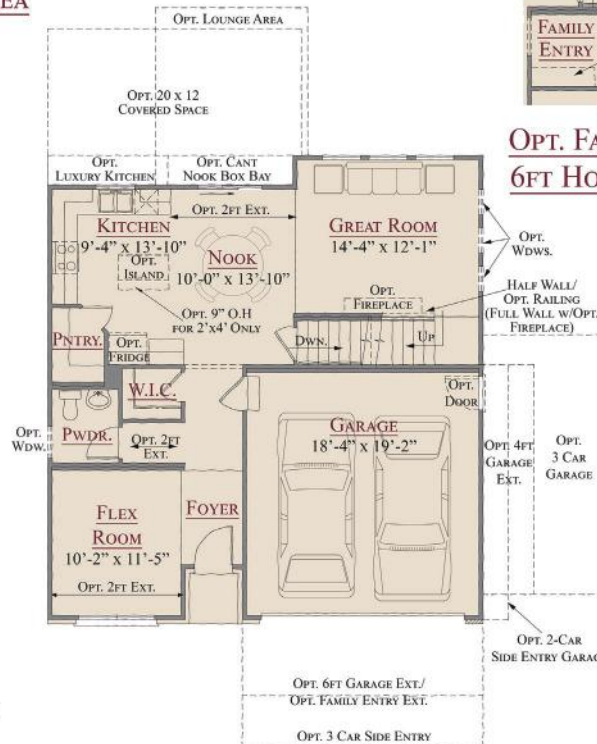

Nature Series

THE EDGEWATER

2,024-2,504 Sq. Ft. | 3-4 Bedrooms | 2.5 Baths

Lombardo
H • O • M • E • S

Craftsman

European Romantic

American Traditional

American Colonial

THE EDGEWATER

2,024-2,504 Sq. Ft. | 3-4 Bedrooms | 2.5 Baths

OPT. BEDROOM 4
I/L/O LOFT

OPT. LOUNGE AREA

OPT. LUXURY KITCHEN

OPT. STUDY
I/L/O FLEX ROOM

SECOND FLOOR PLAN

OPT. DELUXE MASTER BATH

OPT. LUXURY MASTER BATH

FIRST FLOOR PLAN

OPT. FAMILY ENTRY w/ 6FT HOUSE EXTENSION

This depiction represents an artist's conception of the elevation and floor plan and is not intended to be an exact representation or show specific detailing. Plans remain subject to change without notice. Drawings are not to scale. All measurements shown are approximate and not necessarily to scale. Location, size and construction of doors, windows, wall, fireplaces and any other items depicted may vary depending on elevation preference or choice of options and are subject to change without notice. Some options and elevations shown may not be available in every neighborhood; see Sales Manager for details. Due to normal construction tolerances, the room sizes shown may vary slightly. The Builder may change home design, materials, features and methods of construction without prior notice. Model homes may contain some optional features not available through the Builder.