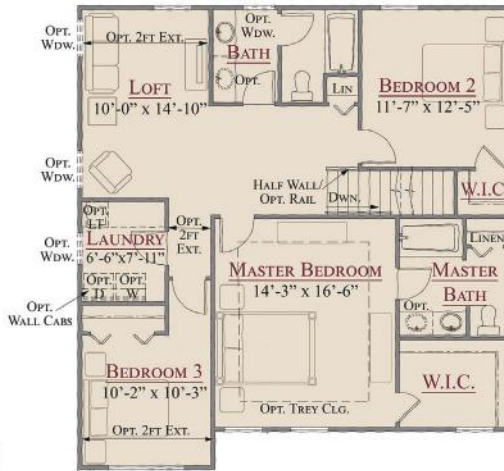

THE EDGEWATER

2,024-2,504 Sq. Ft. | 3-4 Bedrooms | 2.5 Baths

OPT. BEDROOM 4
I/L/O LOFT

OPT. LOUNGE AREA

OPT. LUXURY KITCHEN

OPT. STUDY
I/L/O FLEX ROOM

SECOND FLOOR PLAN

OPT. DELUXE MASTER BATH

OPT. LUXURY MASTER BATH

FIRST FLOOR PLAN

OPT. FAMILY ENTRY w/ 6FT HOUSE EXTENSION

This depiction represents an artist's conception of the elevation and floor plan and is not intended to be an exact representation or show specific detailing. Plans remain subject to change without notice. Drawings are not to scale. All measurements shown are approximate and not necessarily to scale. Location, size and construction of doors, windows, wall, fireplaces and any other items depicted may vary depending on elevation preference or choice of options and are subject to change without notice. Some options and elevations shown may not be available in every neighborhood; see Sales Manager for details. Due to normal construction tolerances, the room sizes shown may vary slightly. The Builder may change home design, materials, features and methods of construction without prior notice. Model homes may contain some optional features not available through the Builder.